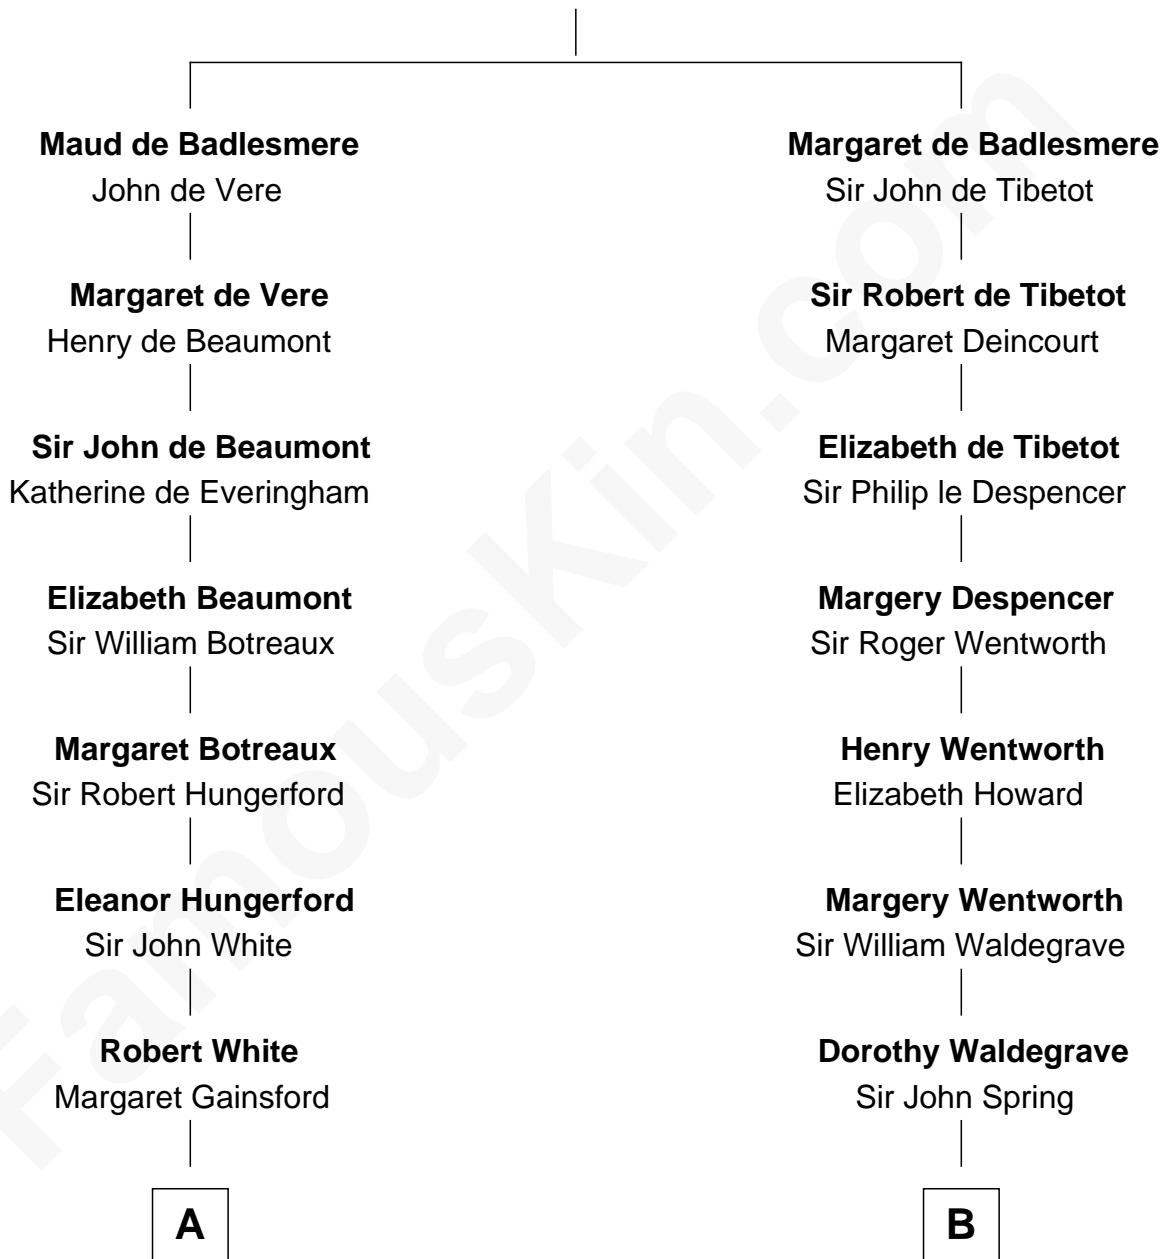

## Relationship Chart of

**Guillermo Billinghurst**

*31st President of Peru*

18th cousin 2 times removed of

**Maggie Gyllenhaal**

*Movie Actress*

**Bartholomew de Badlesmere**

Margaret de Clare

**C**

**Guillermo Eugenio Billinghurst**

Belisaria Angulo

**Guillermo Billinghurst**

*31st President of Peru*

**D**

**Leonard Ephraim Gyllenhaal**

Philo Pendleton