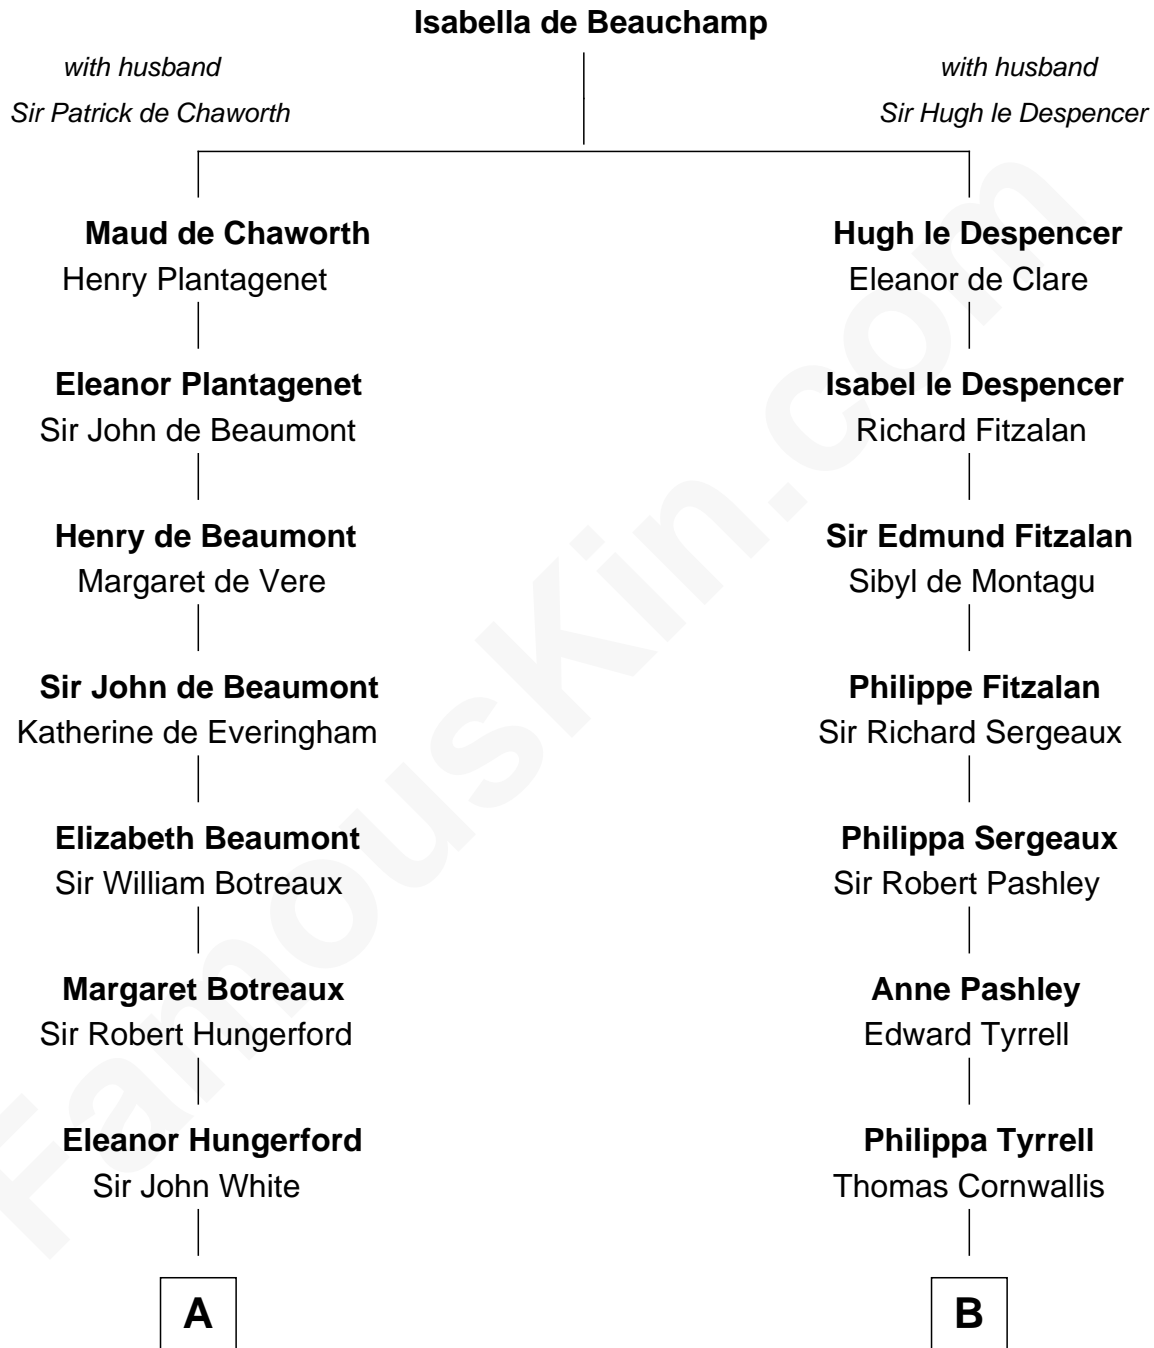

FamousKin.com
Relationship Chart of
Guillermo Billinghurst
31st President of Peru

19th cousin of
General James Longstreet
Confederate Army - U.S. Civil War

C

Robert Billinghurst
Maria Francisca Agrelo

Guillermo Eugenio Billinghurst
Belisaria Angulo

Guillermo Billinghurst
31st President of Peru

D

Hannah FitzRandolph
William Longstreet

James Longstreet
Mary Anna Dent

General James Longstreet
Confederate Army - U.S. Civil War

FamousKin.com