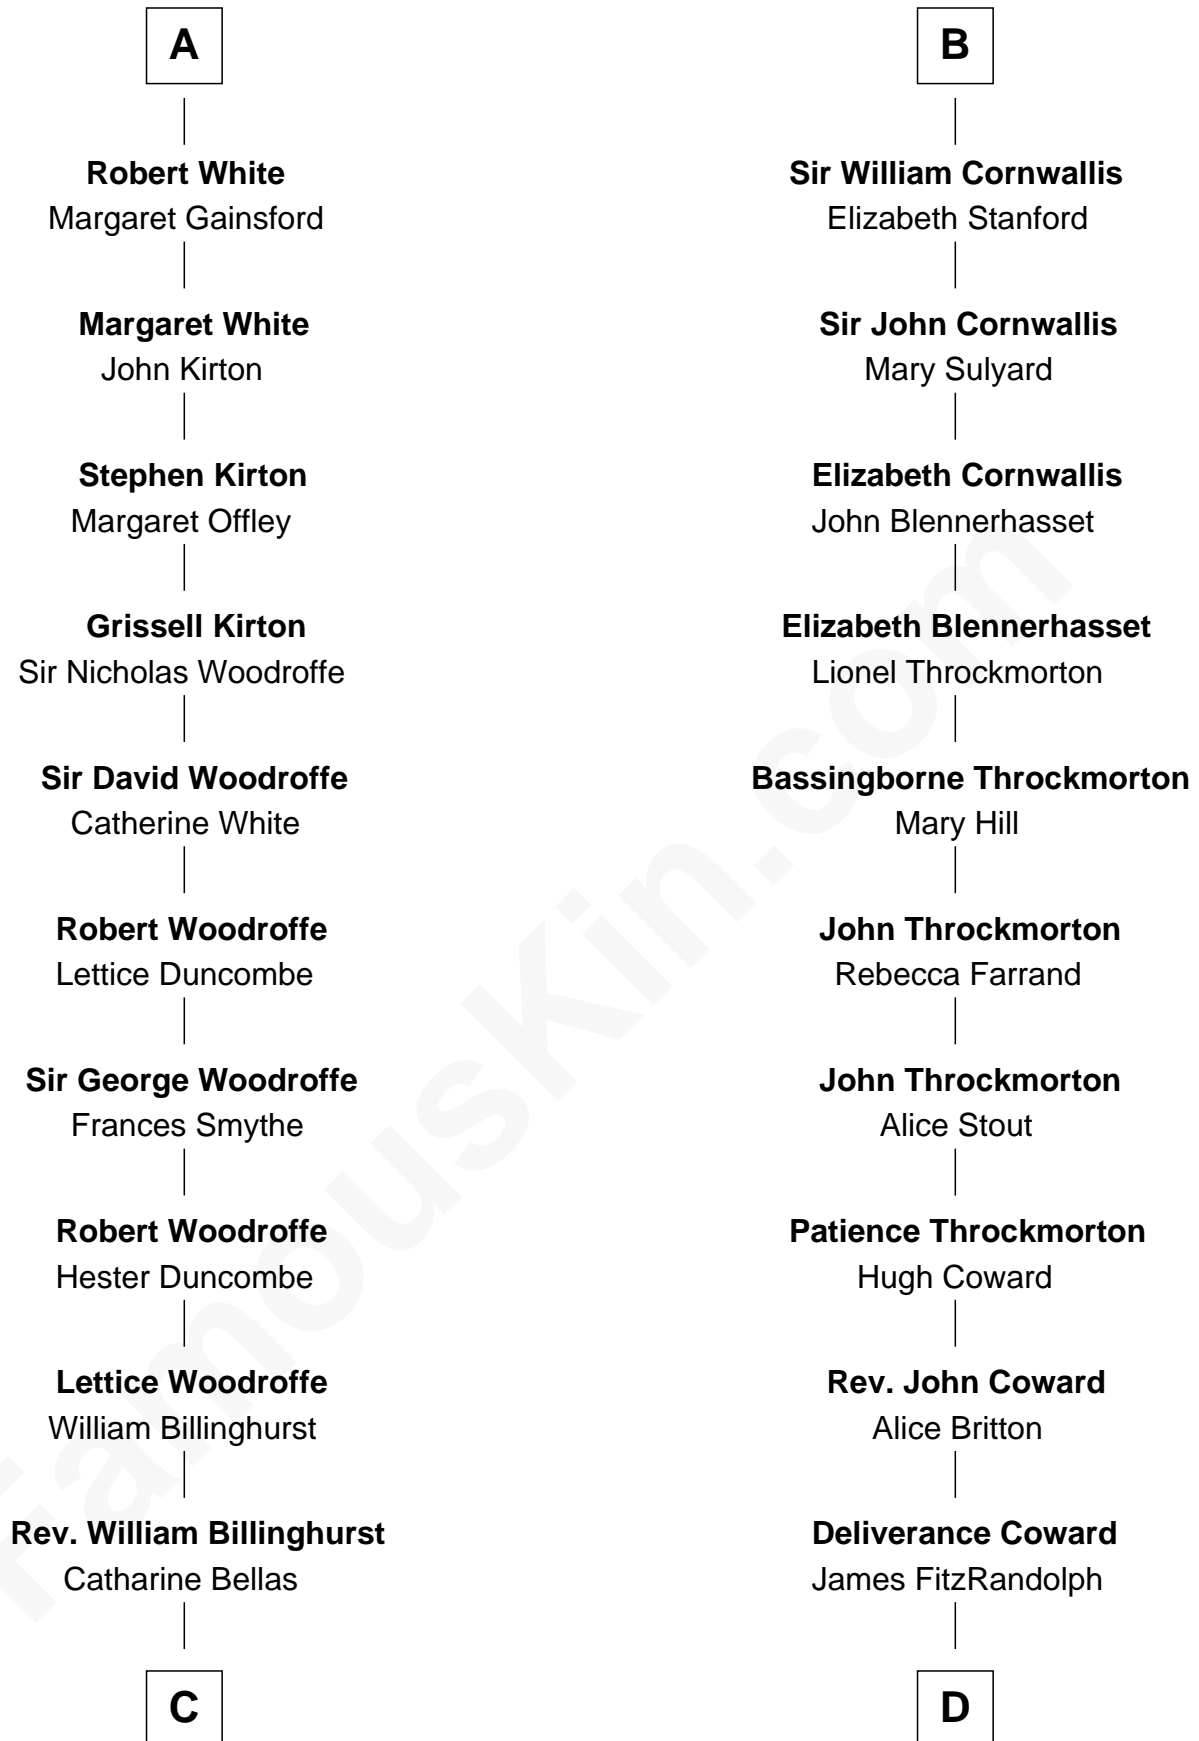

FamousKin.com
Relationship Chart of
Guillermo Billinghurst
31st President of Peru

19th cousin of
General James Longstreet
Confederate Army - U.S. Civil War

C

Robert Billinghurst
Maria Francisca Agrelo

Guillermo Eugenio Billinghurst
Belisaria Angulo

Guillermo Billinghurst
31st President of Peru

D

Hannah FitzRandolph
William Longstreet

James Longstreet
Mary Anna Dent

General James Longstreet
Confederate Army - U.S. Civil War

FamousKin.com