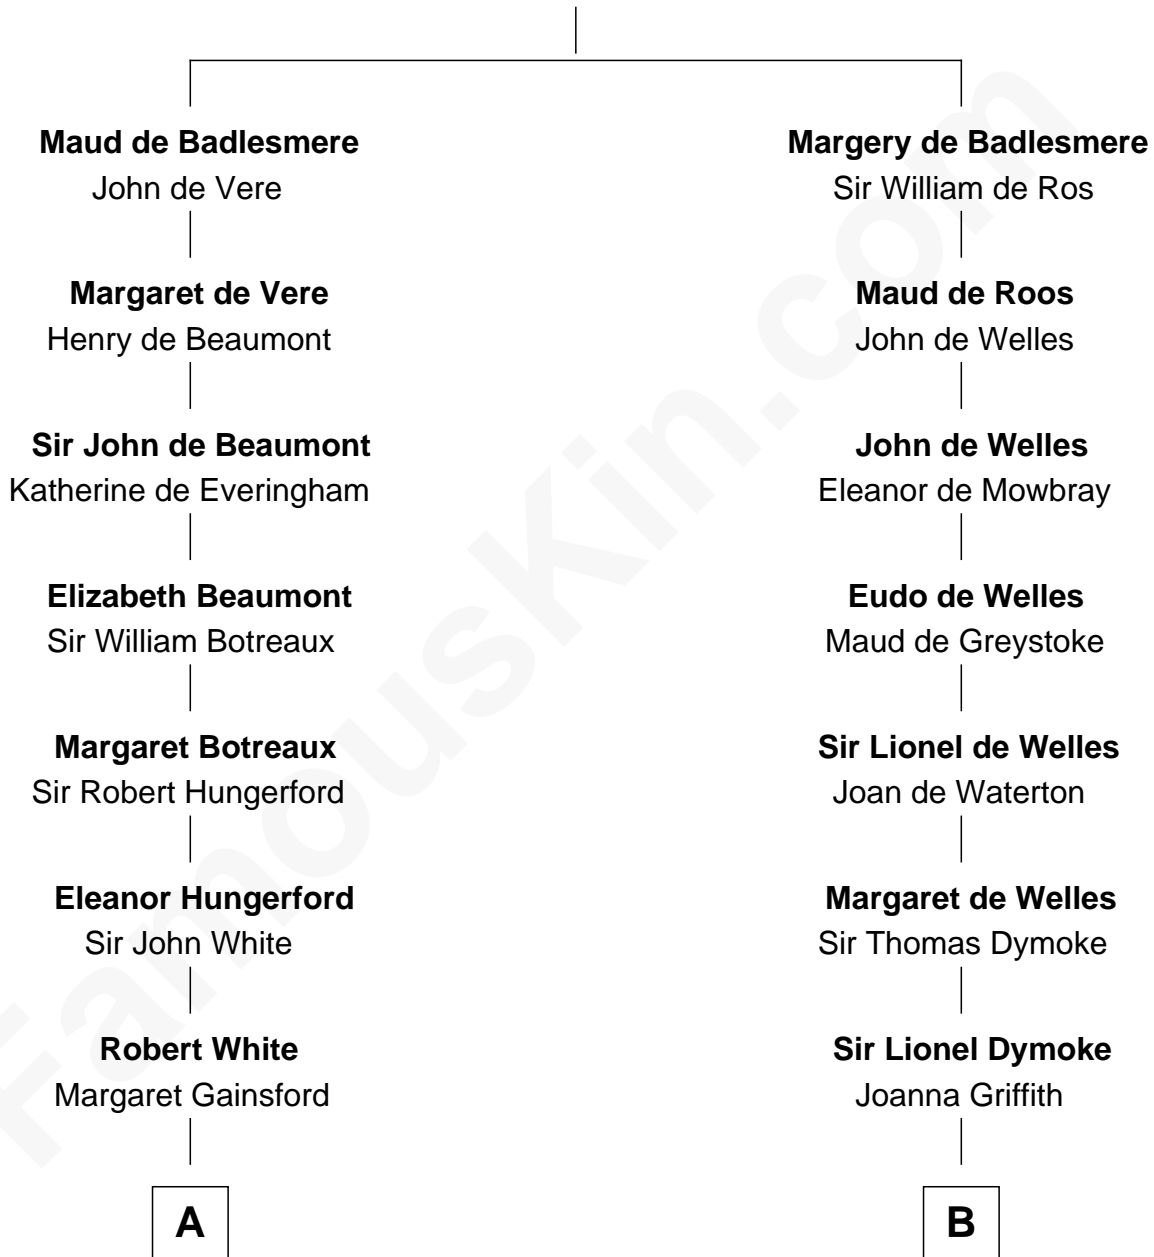

FamousKin.com
Relationship Chart of
Guillermo Billinghurst
31st President of Peru

18th cousin 3 times removed of
Lucille Ball
TV Actress - "I Love Lucy"

Bartholomew de Badlesmere
 Margaret de Clare

C

Guillermo Eugenio Billinghurst

Belisaria Angulo

Guillermo Billinghurst

31st President of Peru

D

Sally Bennet Osborn

Newman Durrell

George Osborn Durrell

Anne Jane Jewell