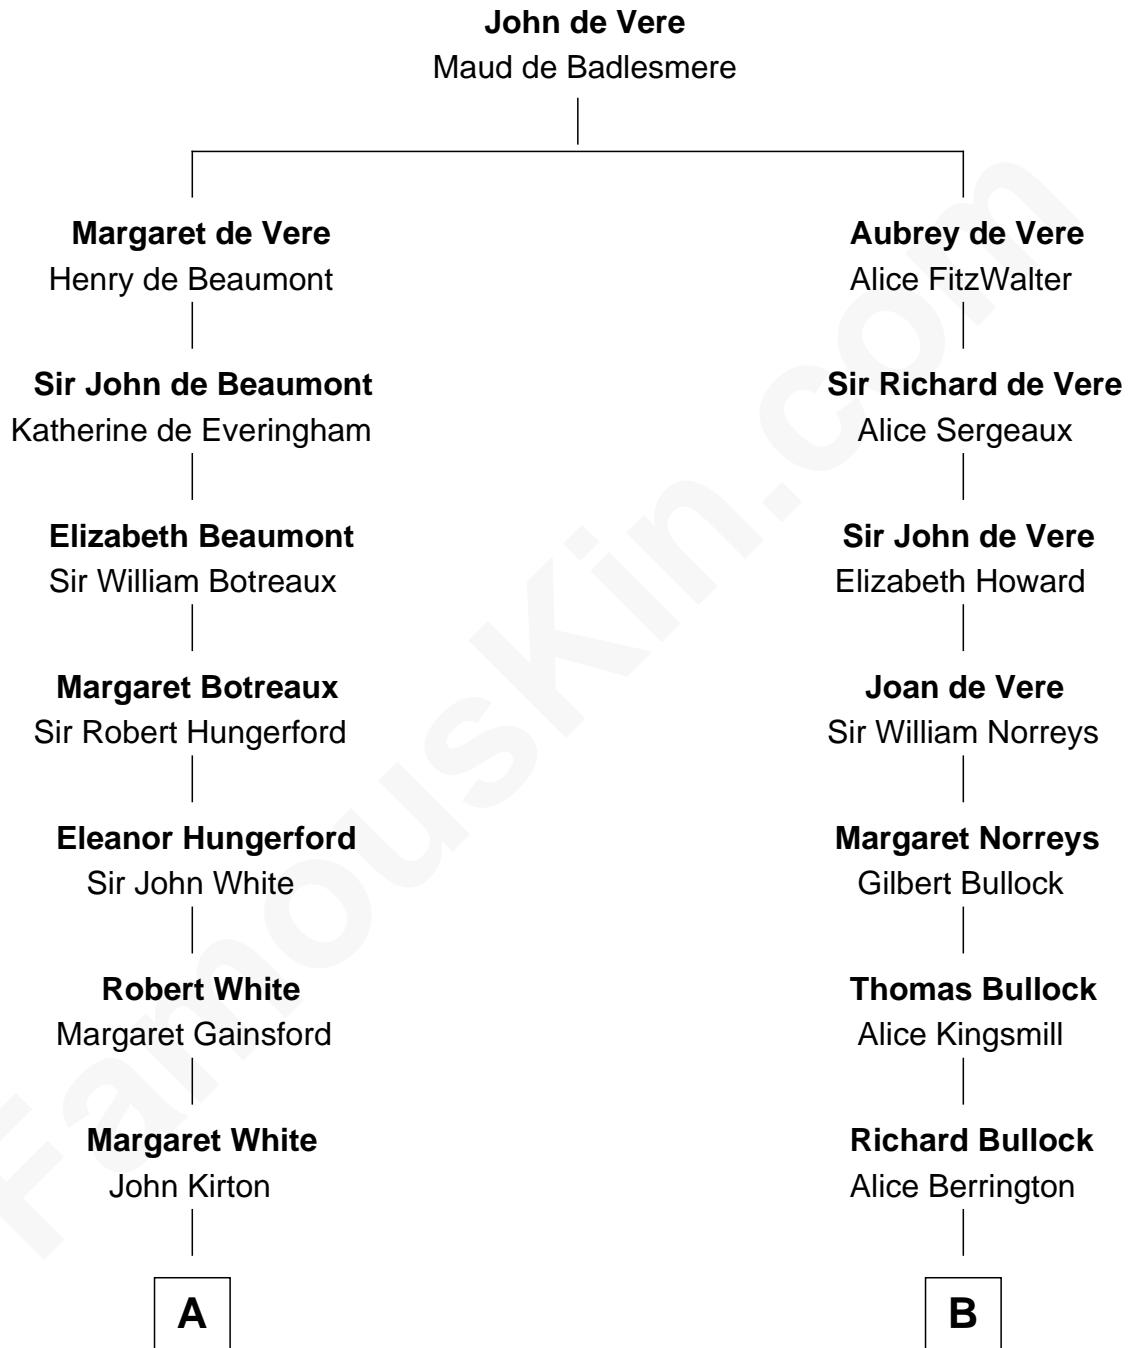

FamousKin.com

Relationship Chart of

Guillermo Billinghurst

31st President of Peru

17th cousin 4 times removed of

Carl Wilson

Co-Founder of The Beach Boys

C

George Washington Wilson

Mary Bailey

William Henry Wilson

Alta Lenora Chitwood

William Coral Wilson

Edith Sophia Sthole

Murray Gage Wilson

Audree Neva Korthof