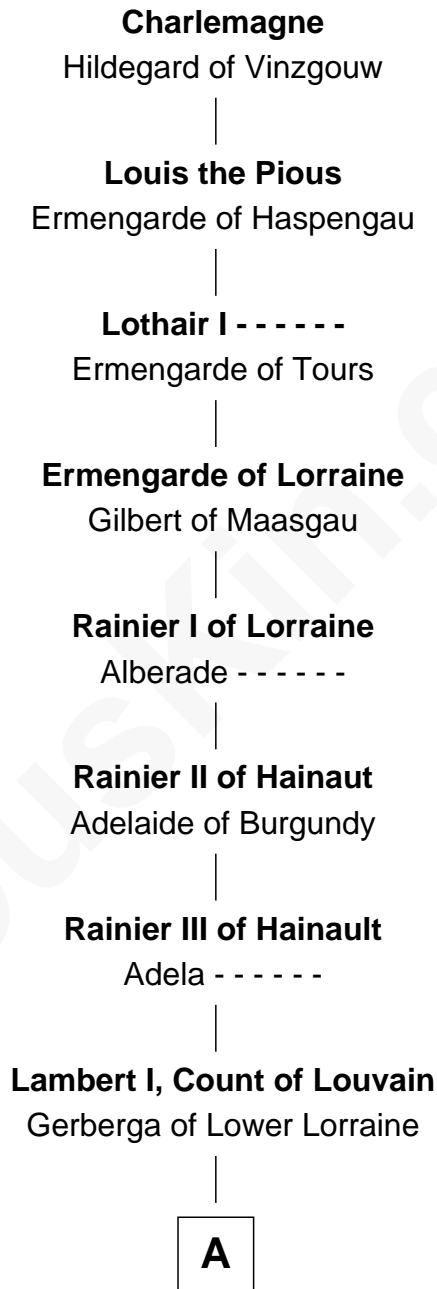

FamousKin.com Relationship Chart of

Guillermo Billinghurst

31st President of Peru

34th Great-grandson of

Charlemagne

King of the Franks

A

Lambert II, Count of Louvain

Oda of Lorraine

Henry II, Count of Louvain

Adela of Orthen

Gottfried I, Count of Louvain

Ide de Chiny

Godfrey II, Count of Louvain

Luitgarde of Sulzbach

Godfrey III, Count of Louvain