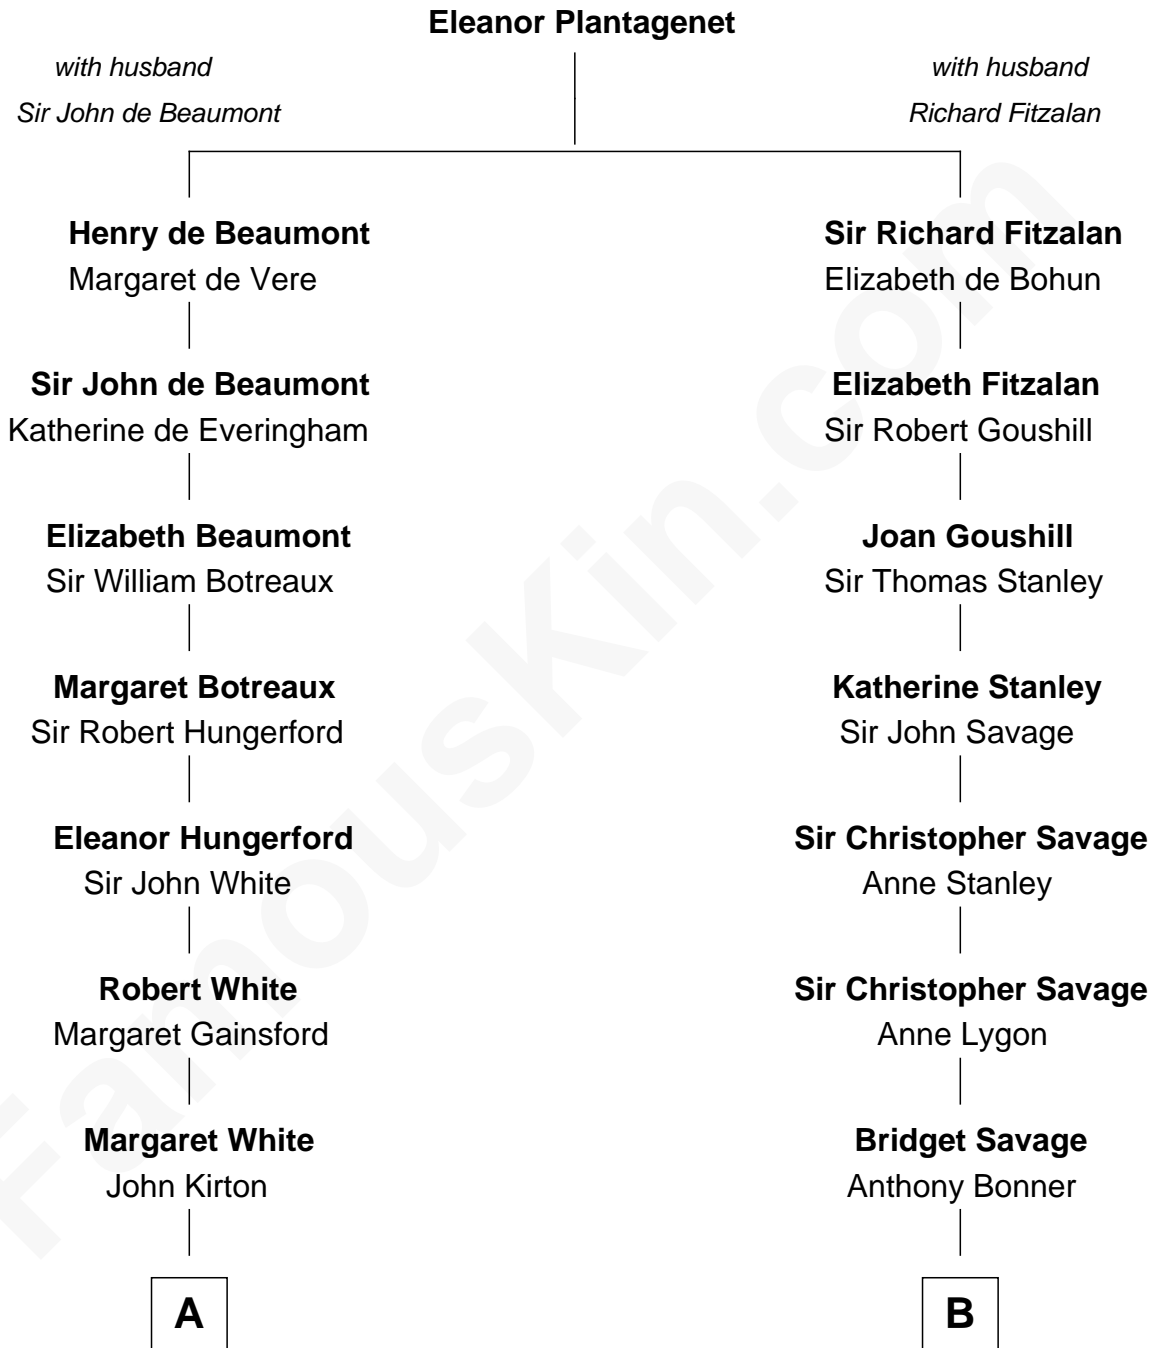

**FamousKin.com**  
**Relationship Chart of**  
**Guillermo Billinghurst**  
*31st President of Peru*

**17th cousin 1 time removed of**  
**Thomas Pynchon**  
*American Novelist*

C

Thomas Ruggles Pynchon  
Catherine Frances Bennett