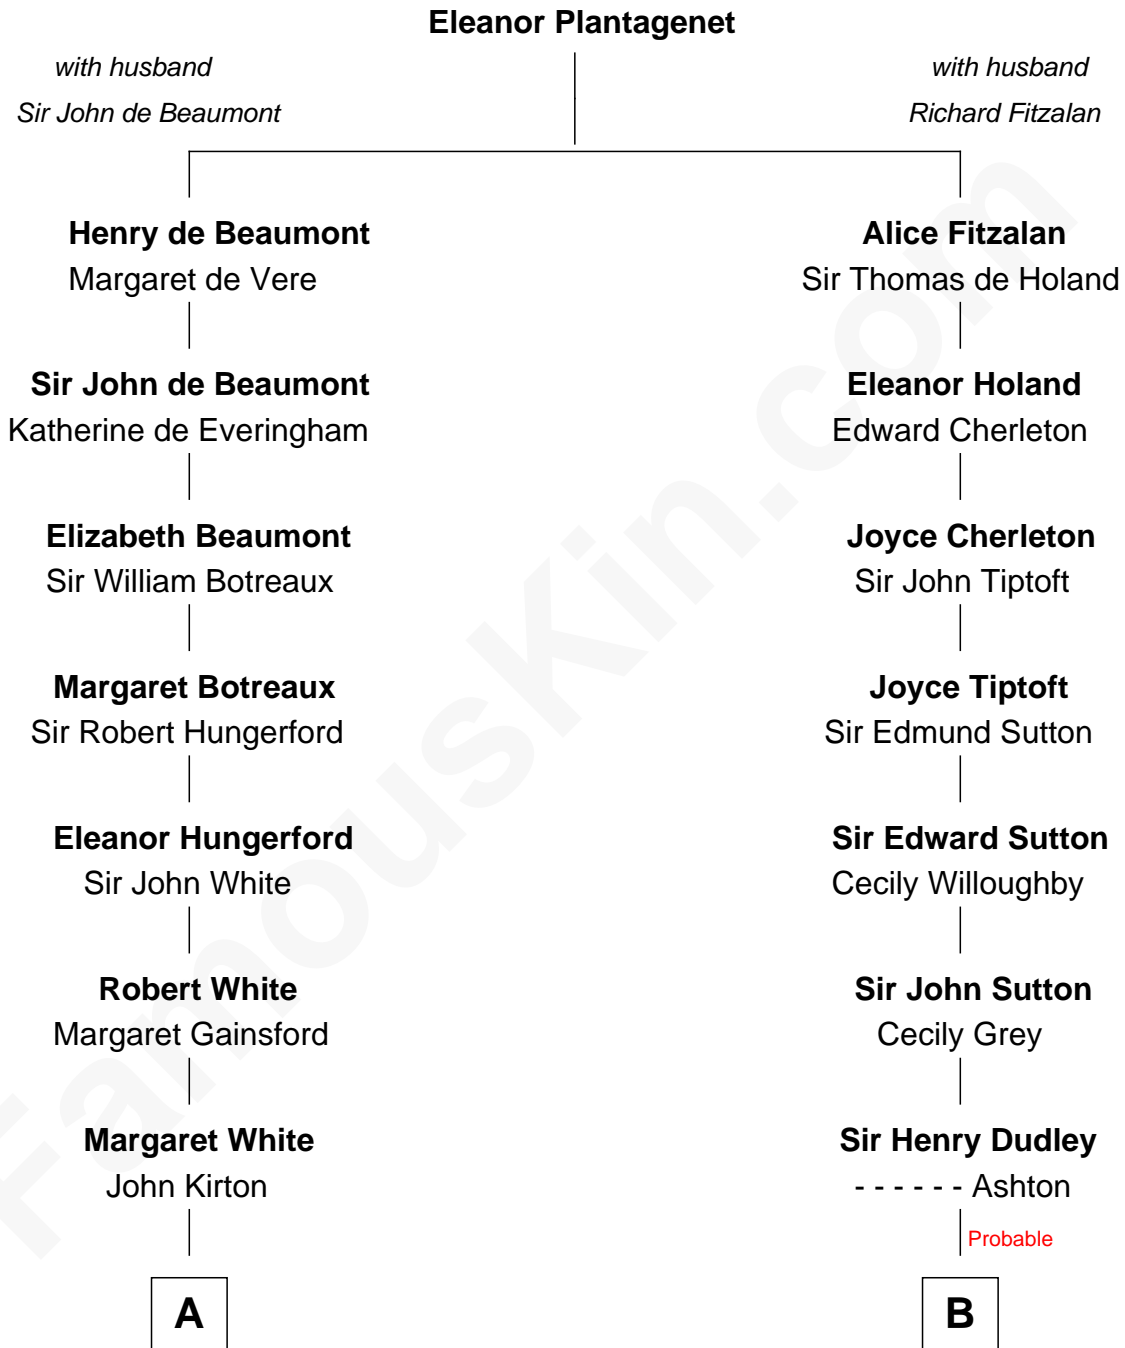

FamousKin.com
Relationship Chart of
Guillermo Billinghurst
31st President of Peru

17th cousin 1 time removed of
James Sherman
27th U.S. Vice-President

C

|
Mary Frances Sherman
Richard Updike Sherman

|
James Sherman
27th U.S. Vice-President

FamousKin.com