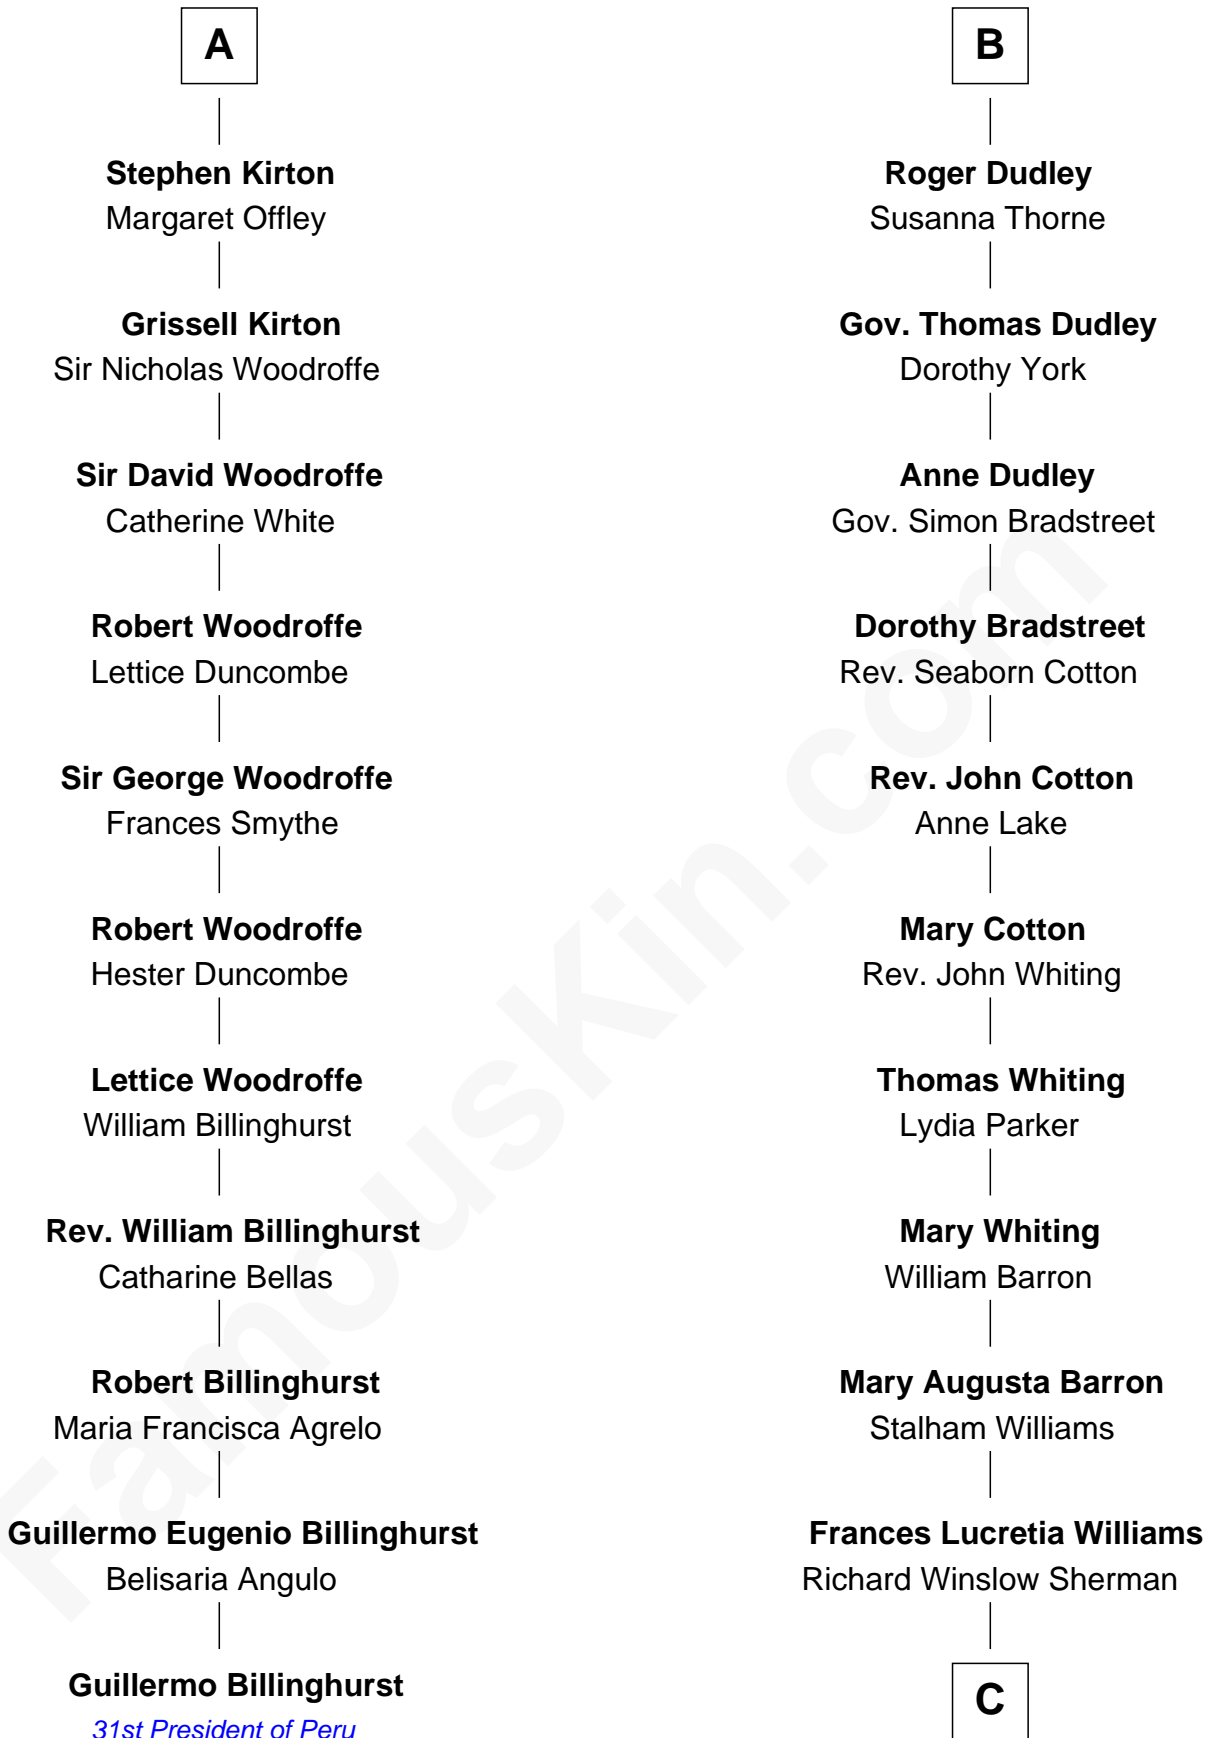

FamousKin.com
Relationship Chart of
Guillermo Billinghurst
31st President of Peru

17th cousin 1 time removed of
James Sherman
27th U.S. Vice-President

C

|
Mary Frances Sherman
Richard Updike Sherman

|
James Sherman
27th U.S. Vice-President

FamousKin.com