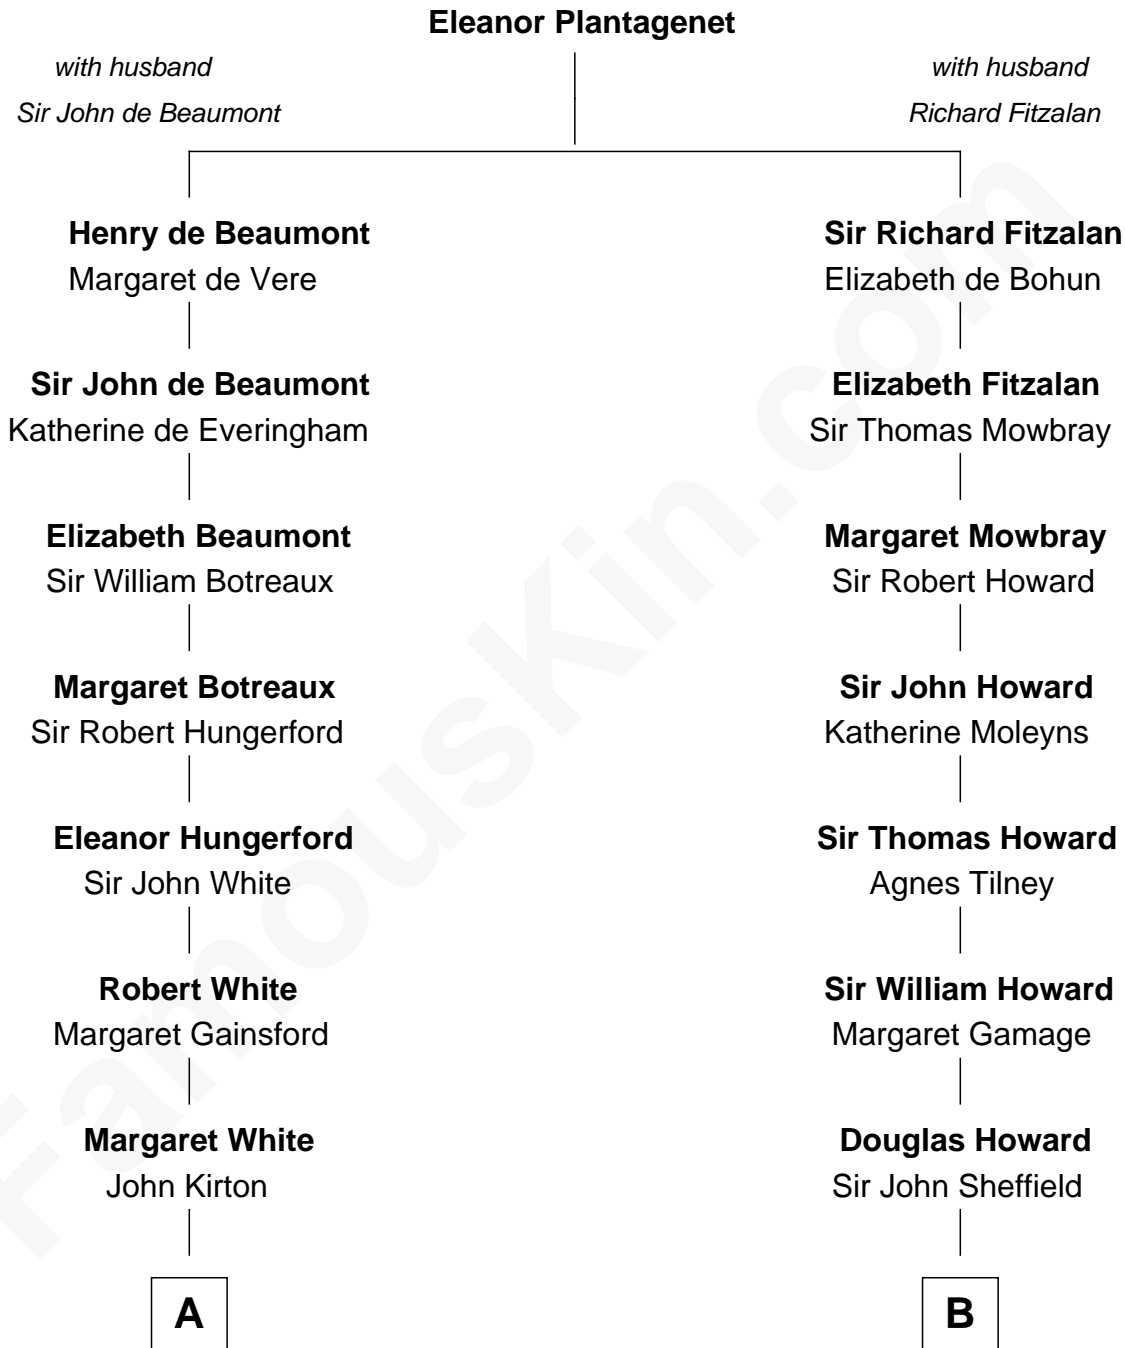

FamousKin.com

Relationship Chart of

Guillermo Billinghurst

31st President of Peru

17th cousin 4 times removed of

Ellen DeGeneres
Comedienne and TV Personality

C

Joseph C. DeGeneres

Mary Whittemore

Alfred George DeGeneres

Julia E. Billiu

Elliot Everett DeGeneres

Ruth Elodie Martin

Elliot Everett DeGeneres

Betty Jane Pfeffer

Ellen DeGeneres