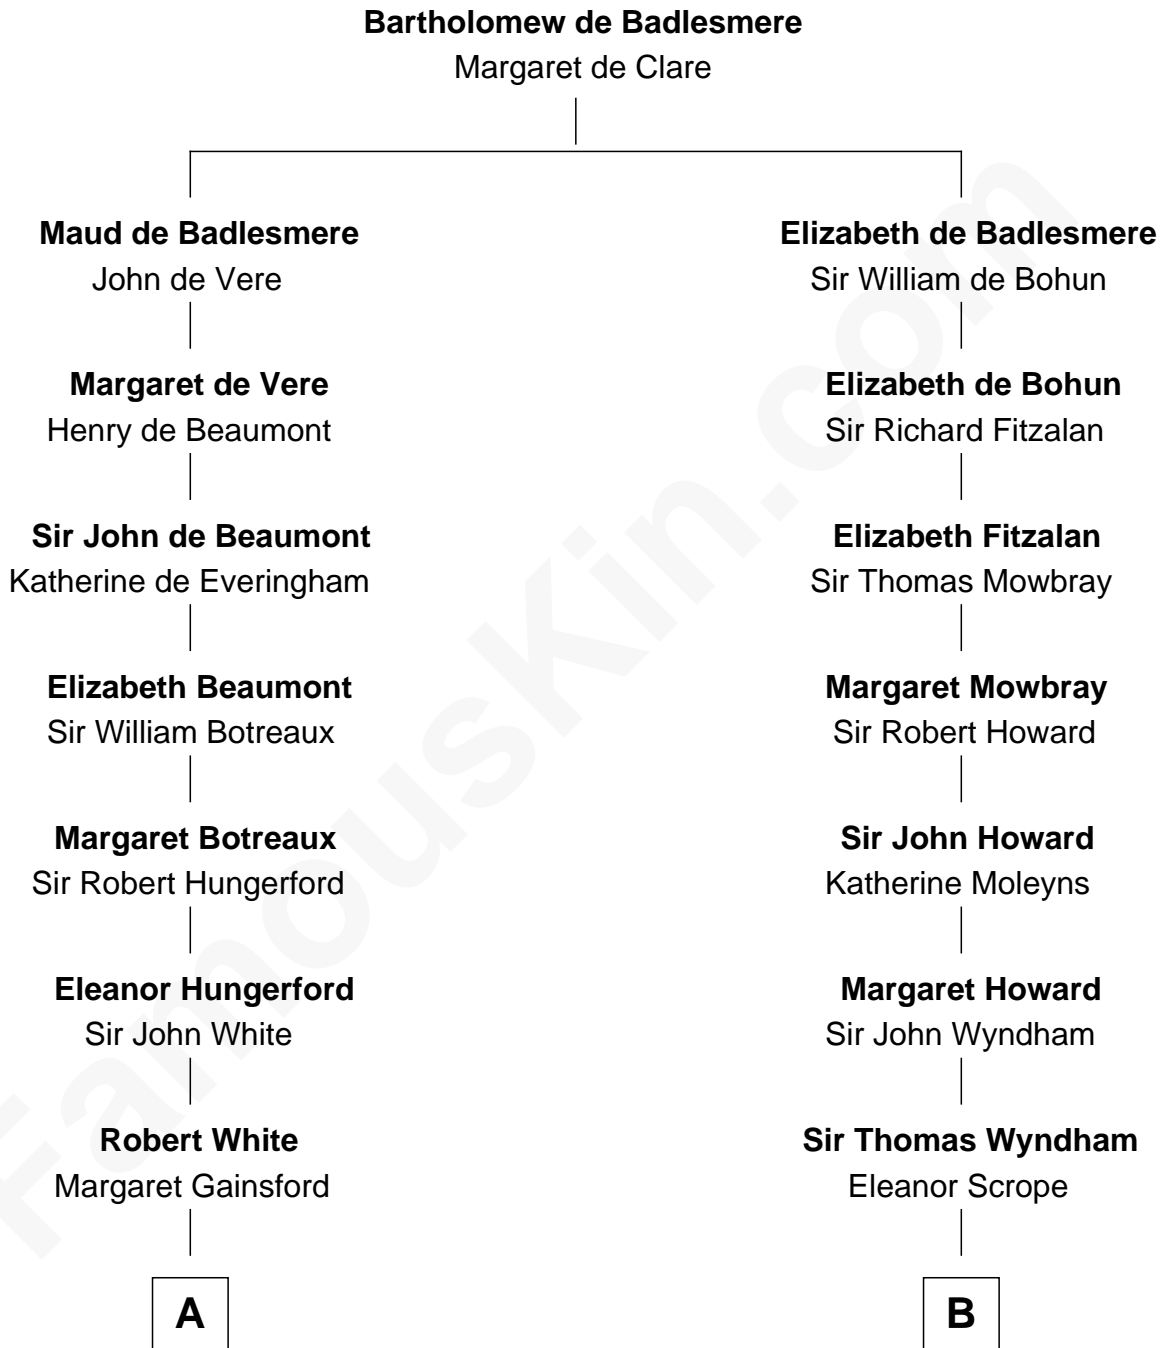

FamousKin.com
Relationship Chart of
Guillermo Billinghurst
31st President of Peru

18th cousin 3 times removed of

Guy Ritchie
British Filmmaker

C

Guillermo Eugenio Billinghurst

Belisaria Angulo

Guillermo Billinghurst

31st President of Peru

D

Frederica Crofton

Hubert McLaughlin

Vivian Guy Ouseley McLaughlin

Edith Jane Martineau

Doris Margaretta McLaughlin

Stuart John Ritchie