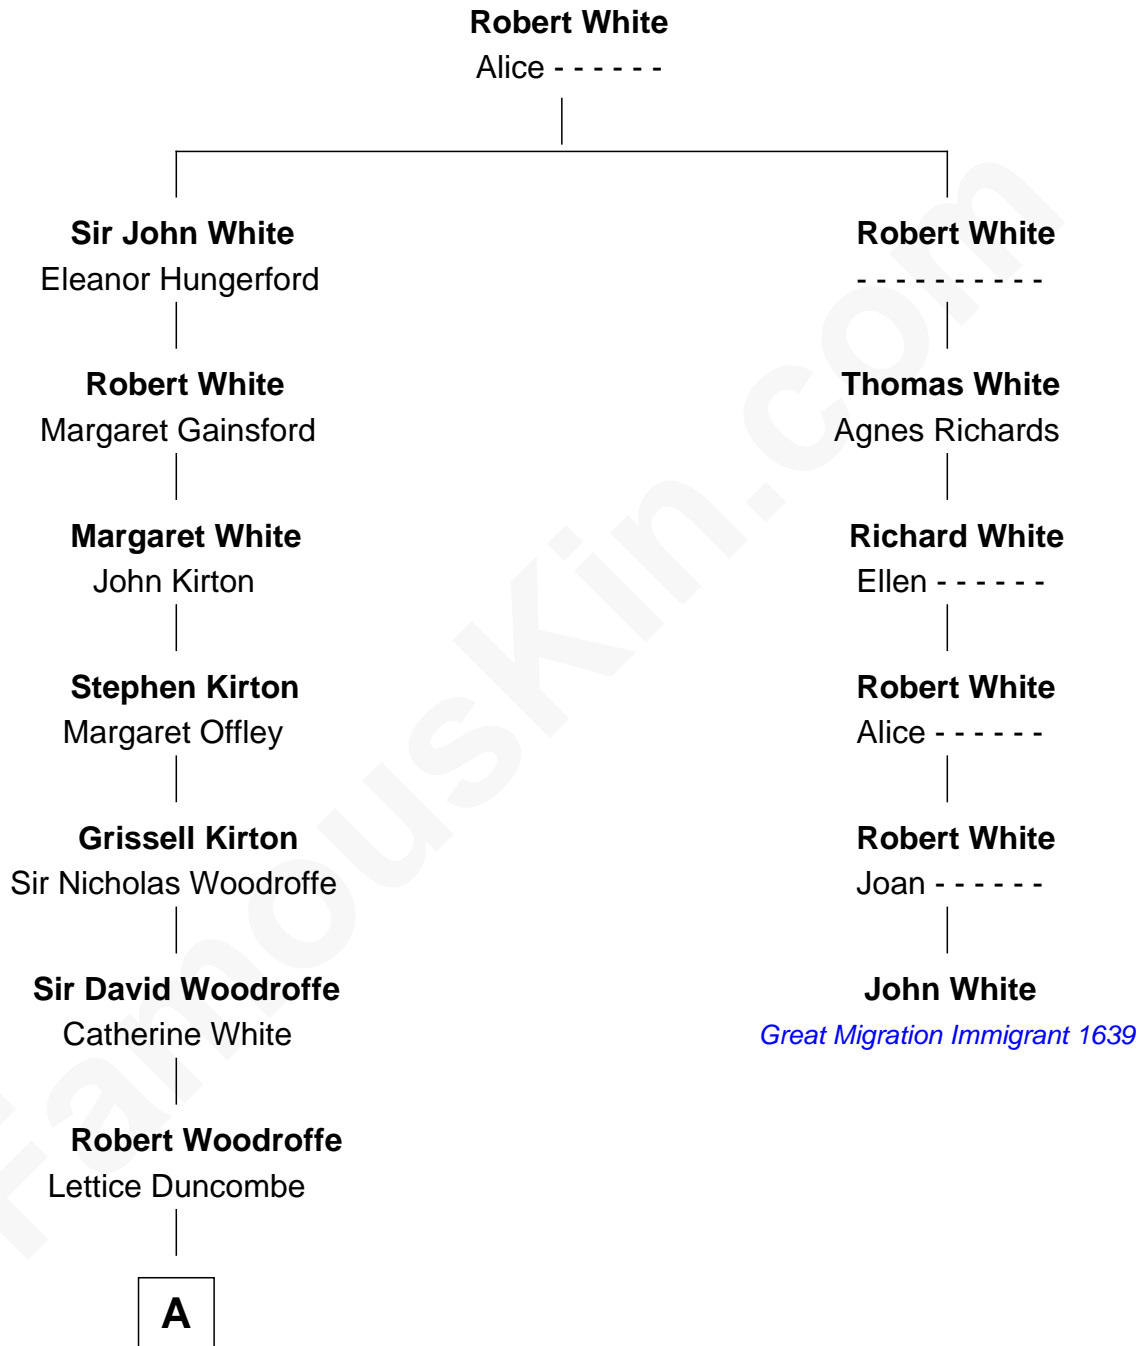

## Relationship Chart of

### Guillermo Billinghurst

31st President of Peru

5th cousin 8 times removed of

**John White**

(c1602 - 1673) Great Migration Immigrant 1639

**A**

—  
**Sir George Woodroffe**

Frances Smythe