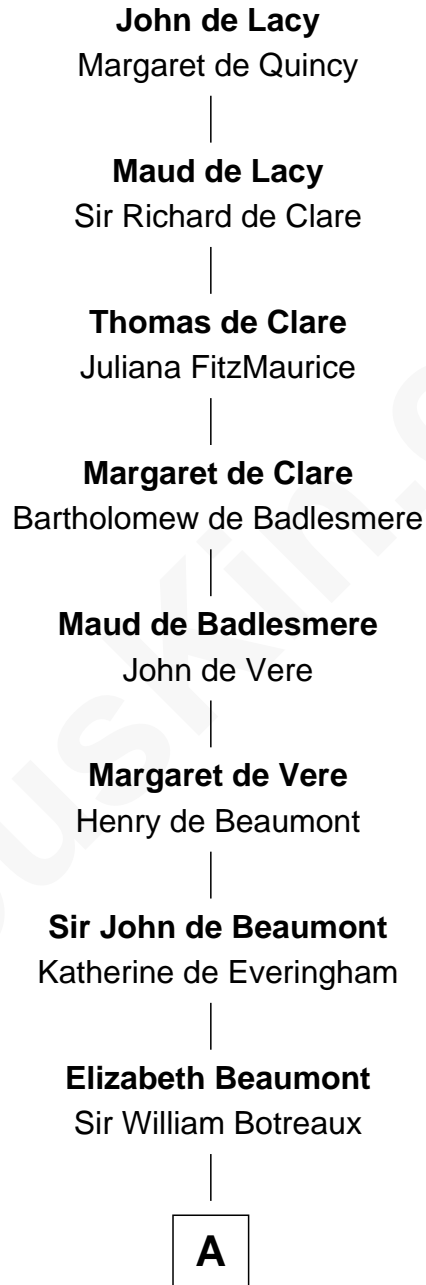

FamousKin.com Relationship Chart of

Guillermo Billinghurst

31st President of Peru

20th Great-grandson of

John de Lacy

Magna Carta Surety

A

Margaret Botreaux
Sir Robert Hungerford

Eleanor Hungerford
Sir John White

Robert White
Margaret Gainsford

Margaret White
John Kirton

Stephen Kirton
Margaret Offley

Grissell Kirton
Sir Nicholas Woodroffe

Sir David Woodroffe
Catherine White

Robert Woodroffe
Lettice Duncombe