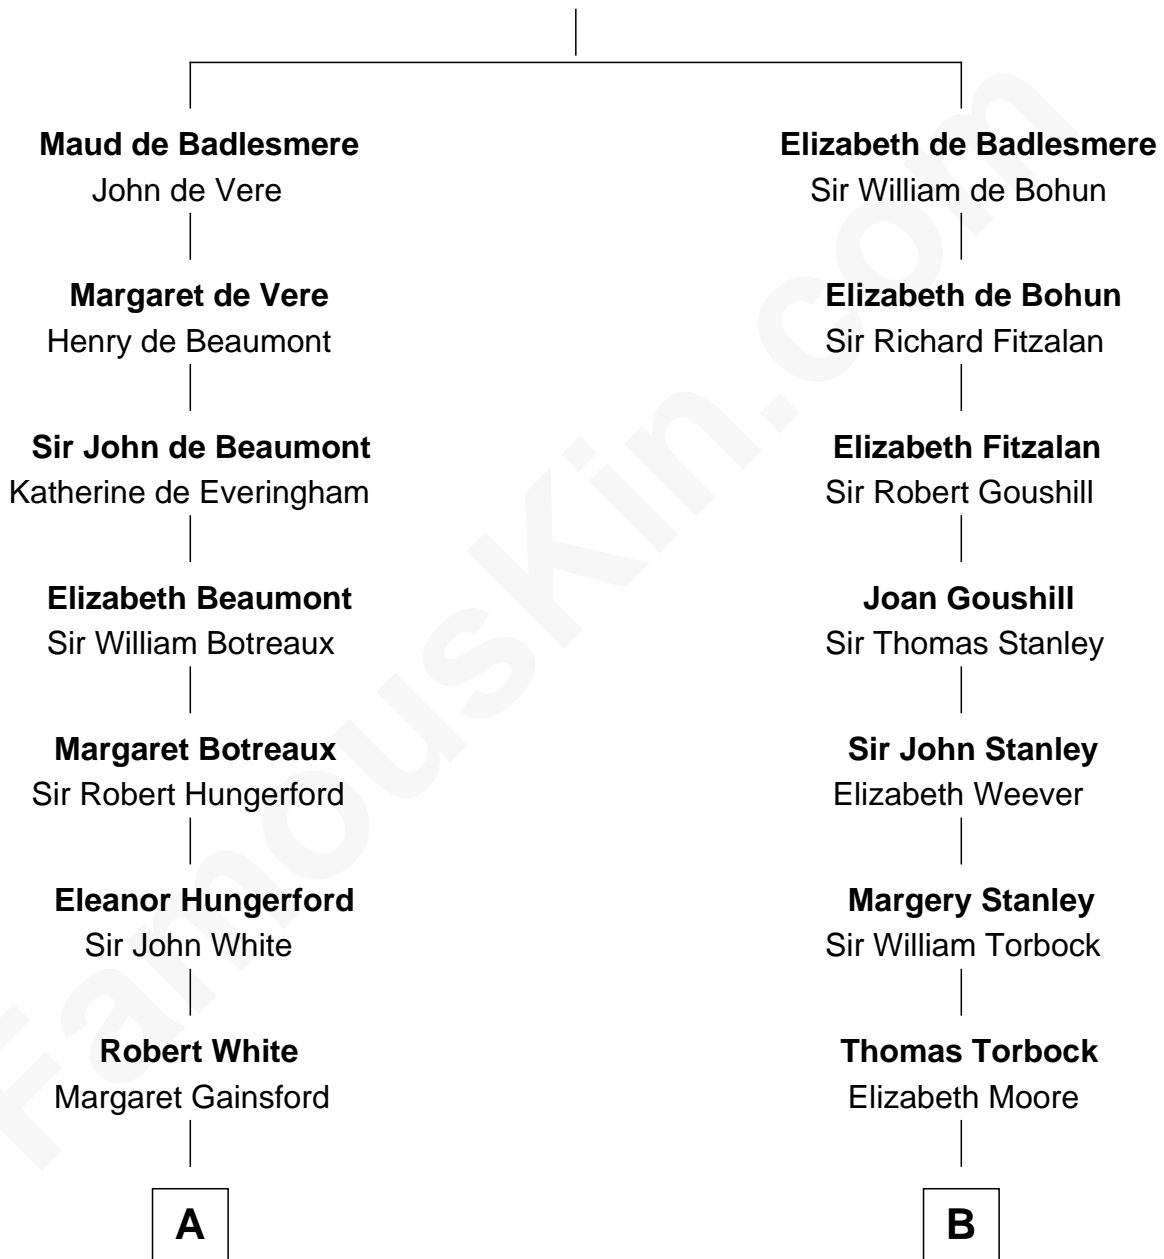

FamousKin.com Relationship Chart of

Guillermo Billinghurst

31st President of Peru

18th cousin of

Buckminster Fuller

Author, Architect, and Inventor

Bartholomew de Badlesmere

Margaret de Clare

C

Guillermo Eugenio Billinghurst

Belisaria Angulo

Guillermo Billinghurst

31st President of Peru

D

Caroline Wolcott Andrews

Richard Buckminster Fuller