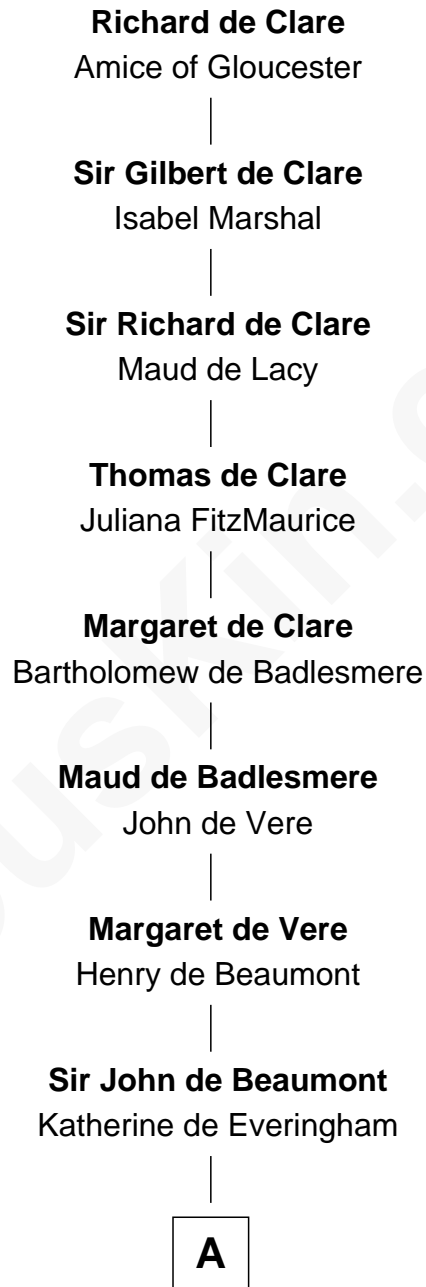

FamousKin.com Relationship Chart of

Guillermo Billinghurst

31st President of Peru

21st Great-grandson of

Richard de Clare

Magna Carta Surety

A

Elizabeth Beaumont

Sir William Botreaux

Margaret Botreaux

Sir Robert Hungerford

Eleanor Hungerford

Sir John White

Robert White

Margaret Gainsford

Margaret White

John Kirton

Stephen Kirton

Margaret Offley

Grissell Kirton

Sir Nicholas Woodroffe

Sir David Woodroffe

Catherine White

Robert Woodroffe