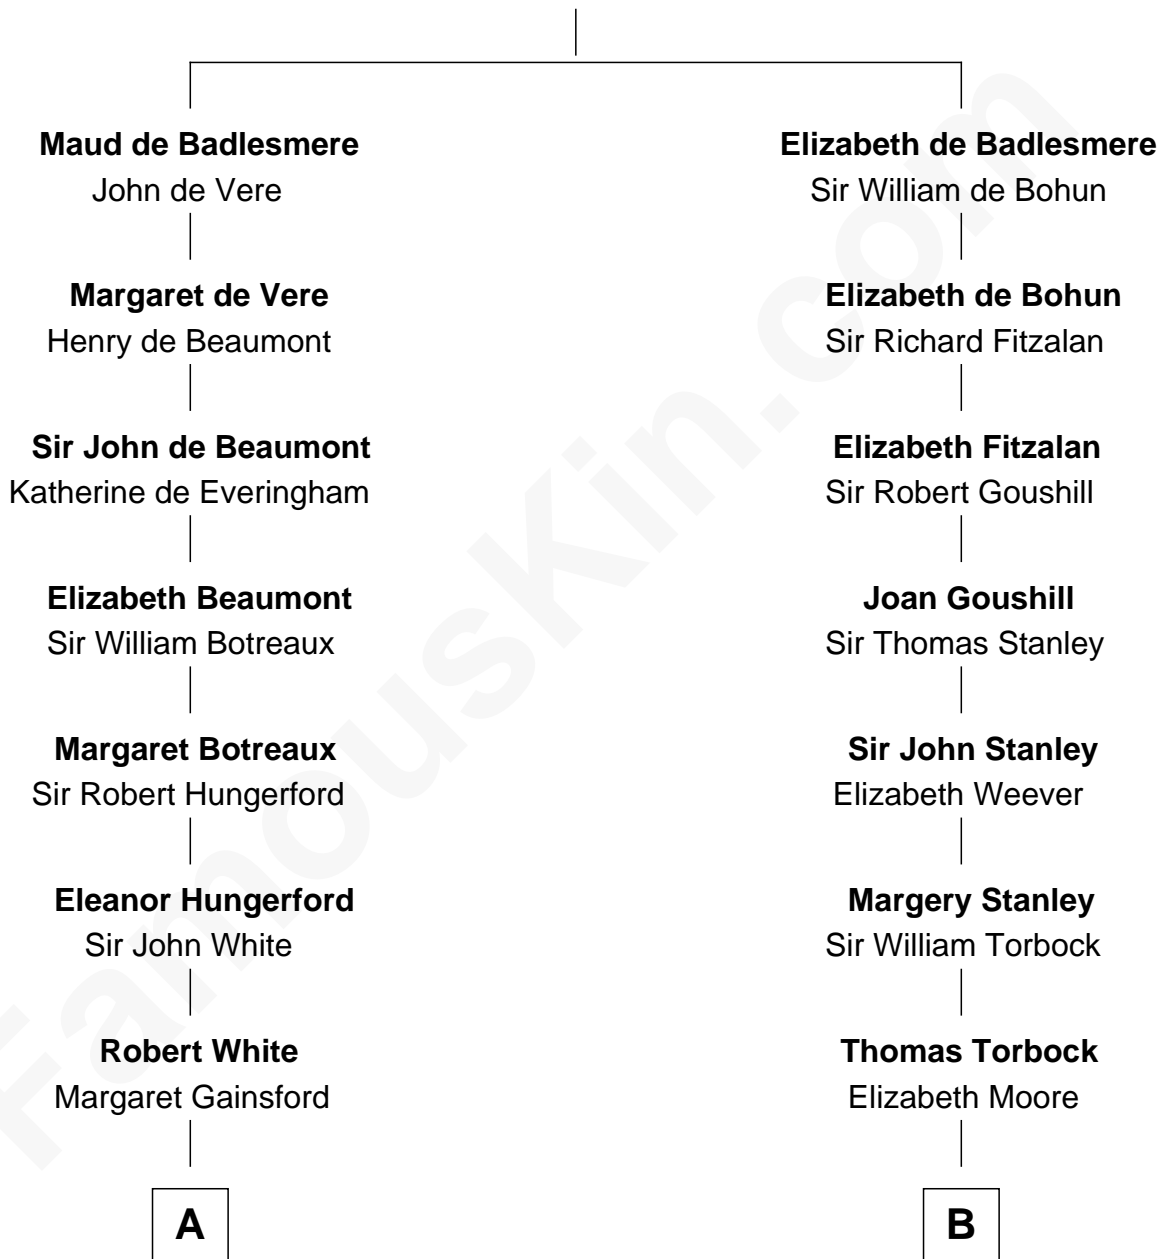

FamousKin.com Relationship Chart of

Guillermo Billinghurst

31st President of Peru

18th cousin of

Thomas Hunt Morgan

Nobel Prize Winner in Physiology or Medicine

Bartholomew de Badlesmere

Margaret de Clare

C

Guillermo Eugenio Billinghurst

Belisaria Angulo

Guillermo Billinghurst

31st President of Peru

D

Ellen Key Howard

Charlton Hunt Morgan

Thomas Hunt Morgan

Nobel Prize Winner

FamousKin.com