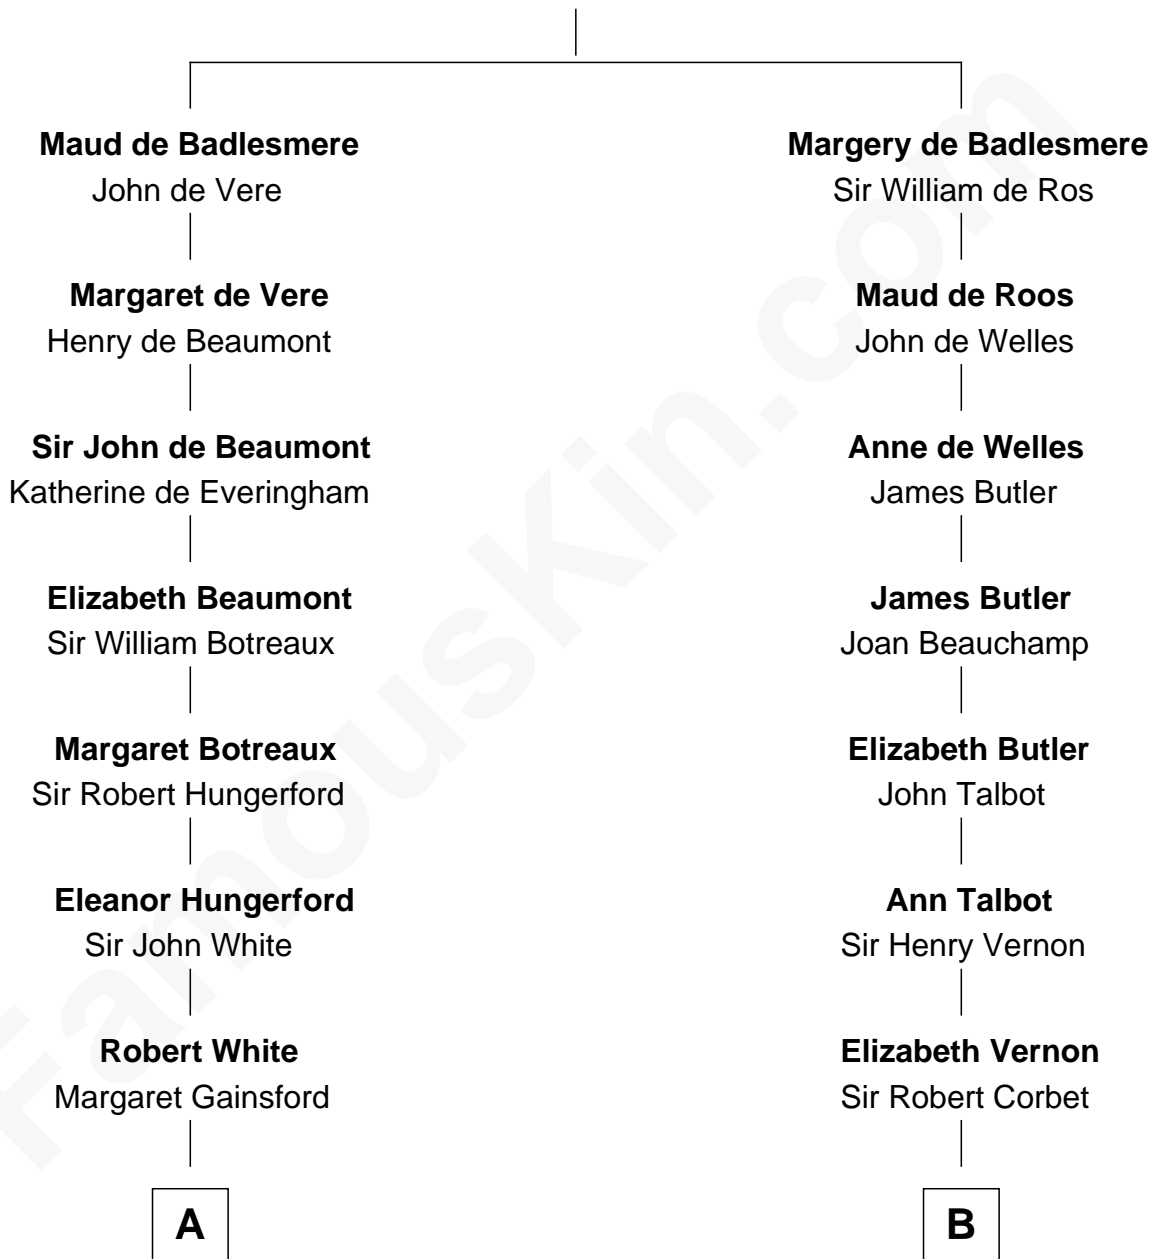

FamousKin.com Relationship Chart of

Guillermo Billinghurst

31st President of Peru

18th cousin of

Marjorie Post

Founder of General Foods

Bartholomew de Badlesmere

Margaret de Clare

C

Guillermo Eugenio Billinghurst

Belisaria Angulo

Guillermo Billinghurst

31st President of Peru

D

Charles William Post

Elle Letitia Merriweather