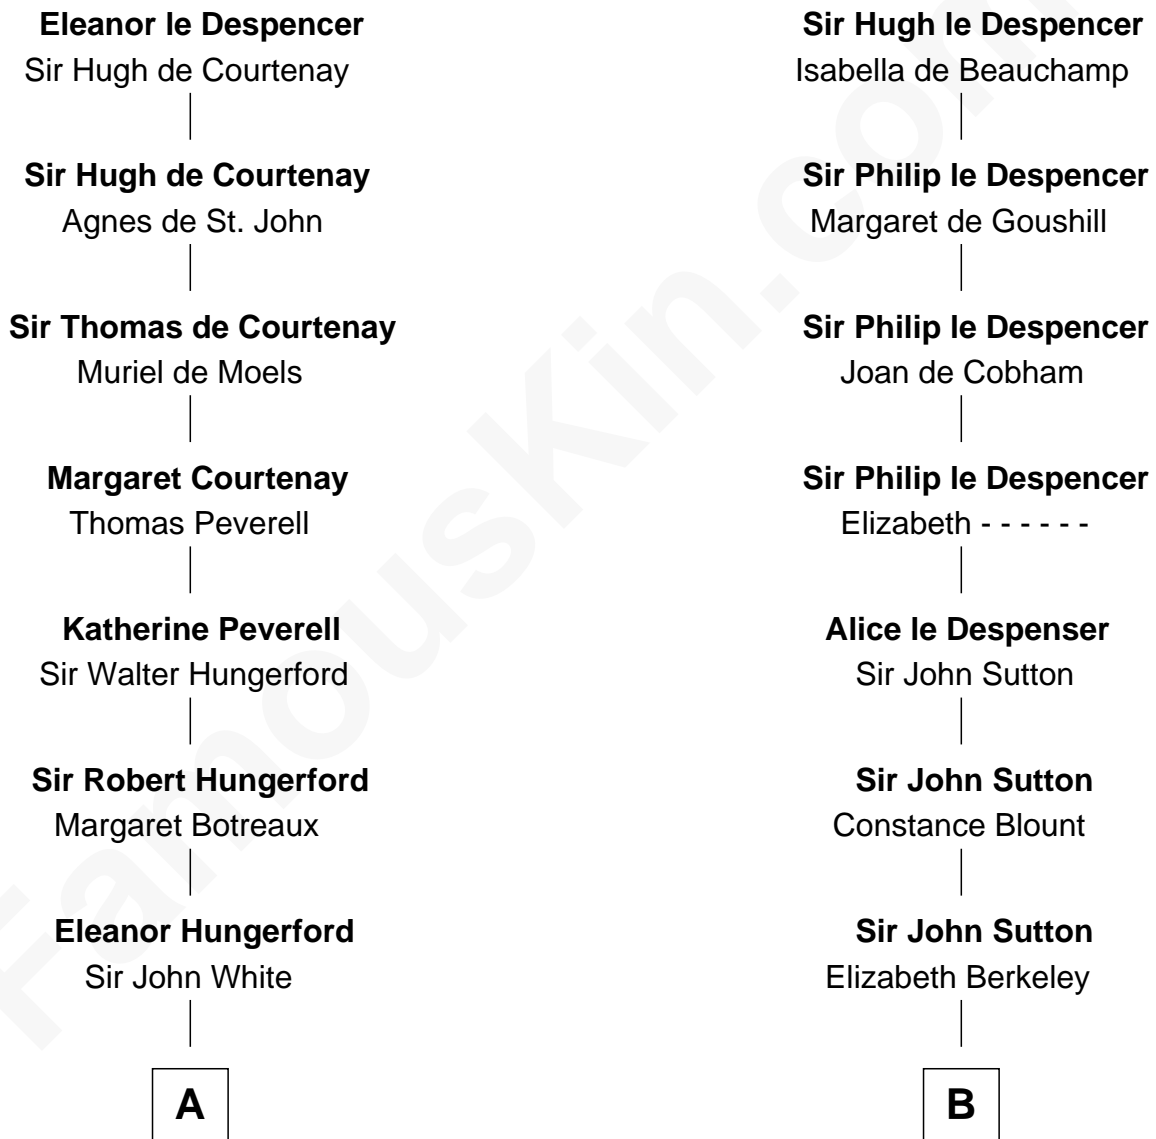

FamousKin.com Relationship Chart of

Guillermo Billinghurst

31st President of Peru

19th cousin of

Marjorie Post

Founder of General Foods

Sir Hugh le Despencer

Aveline Basset

C

Robert Billinghurst
Maria Francisca Agrelo

Guillermo Eugenio Billinghurst
Belisaria Angulo

Guillermo Billinghurst
31st President of Peru

D

Caroline Cushman Lathrop
Charles Rollin Post

Charles William Post
Elle Letitia Merriweather