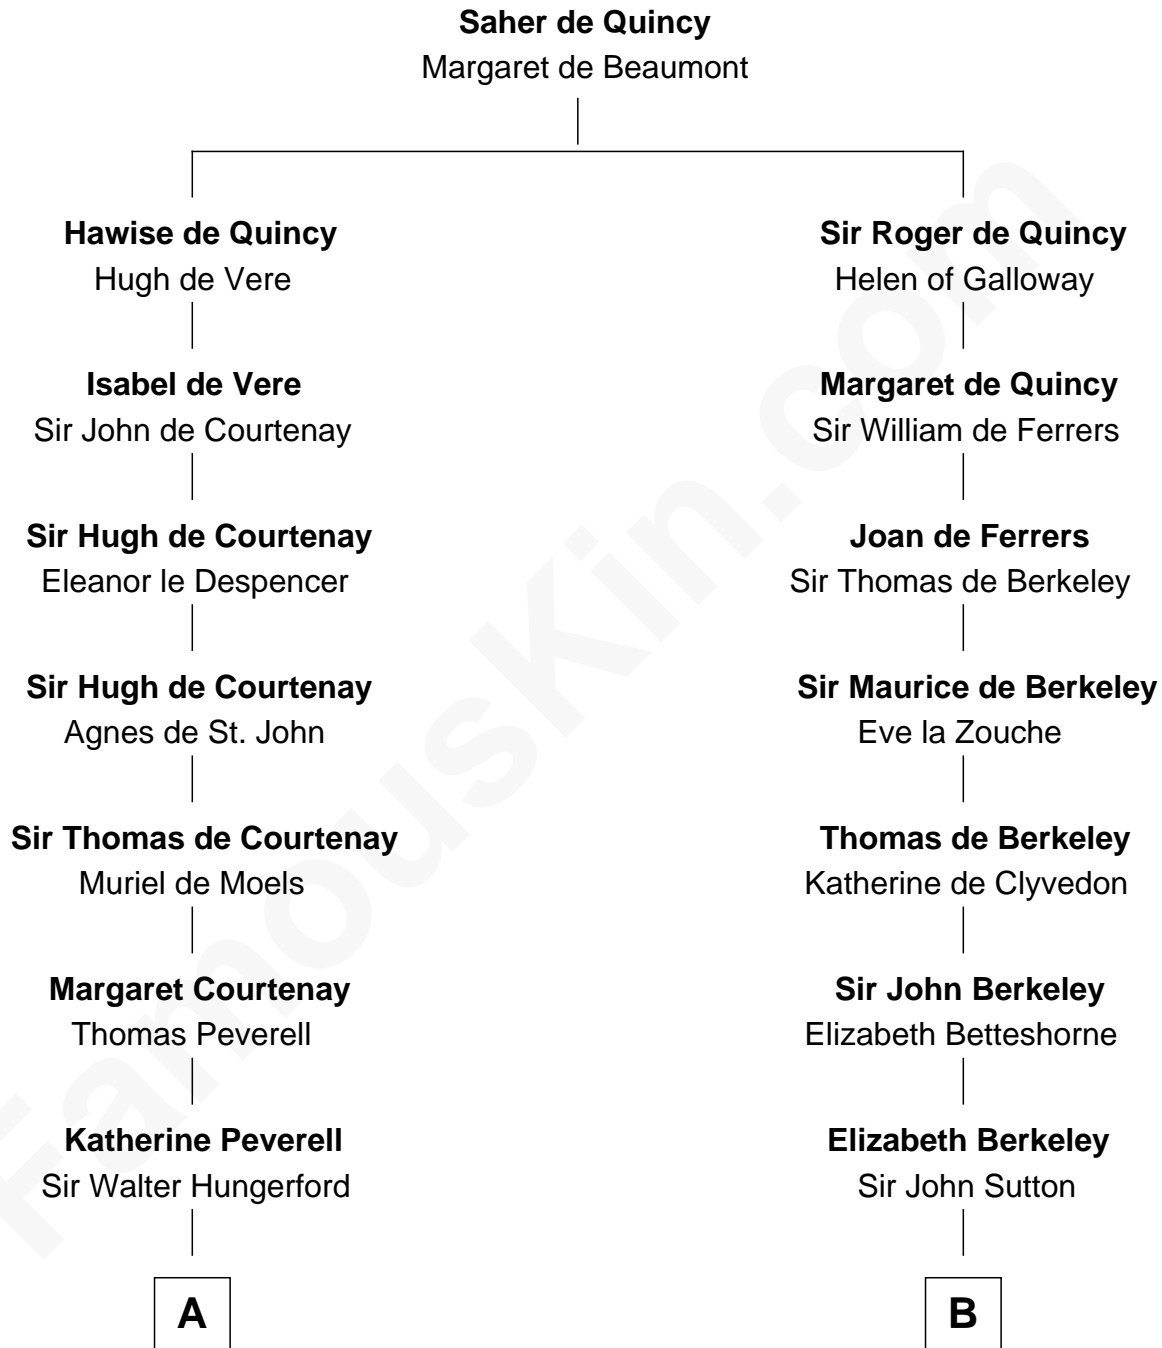

FamousKin.com Relationship Chart of

Guillermo Billinghurst

31st President of Peru

19th cousin 2 times removed of

Marjorie Post

Founder of General Foods

C

Lettice Woodroffe

William Billinghurst

Rev. William Billinghurst

Catharine Bellas

Robert Billinghurst

Maria Francisca Agrelo

Guillermo Eugenio Billinghurst

Belisaria Angulo

Guillermo Billinghurst

31st President of Peru

D

Caroline Cushman Lathrop

Charles Rollin Post

Charles William Post

Elle Letitia Merriweather

Marjorie Post

Founder of General Foods