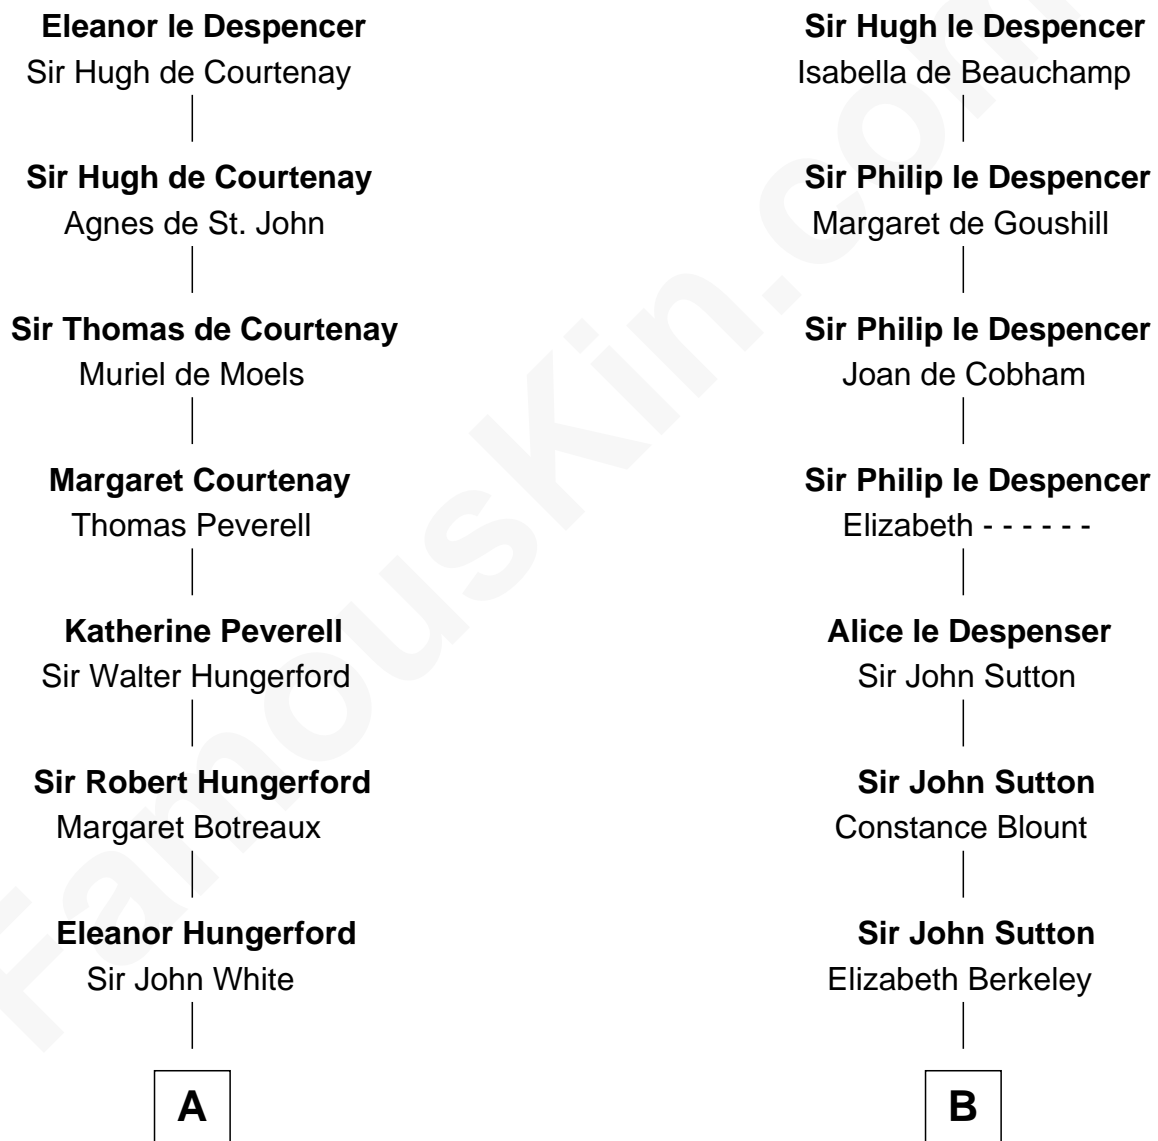

FamousKin.com Relationship Chart of

Guillermo Billinghurst

31st President of Peru

18th cousin 1 time removed of

C. W. Post

Founder of Post Cereals

Sir Hugh le Despencer

Aveline Basset

C

Robert Billinghurst
Maria Francisca Agrelo

Guillermo Eugenio Billinghurst
Belisaria Angulo

Guillermo Billinghurst
31st President of Peru

D

Caroline Cushman Lathrop
Charles Rollin Post

C. W. Post
Founder of Post Cereals