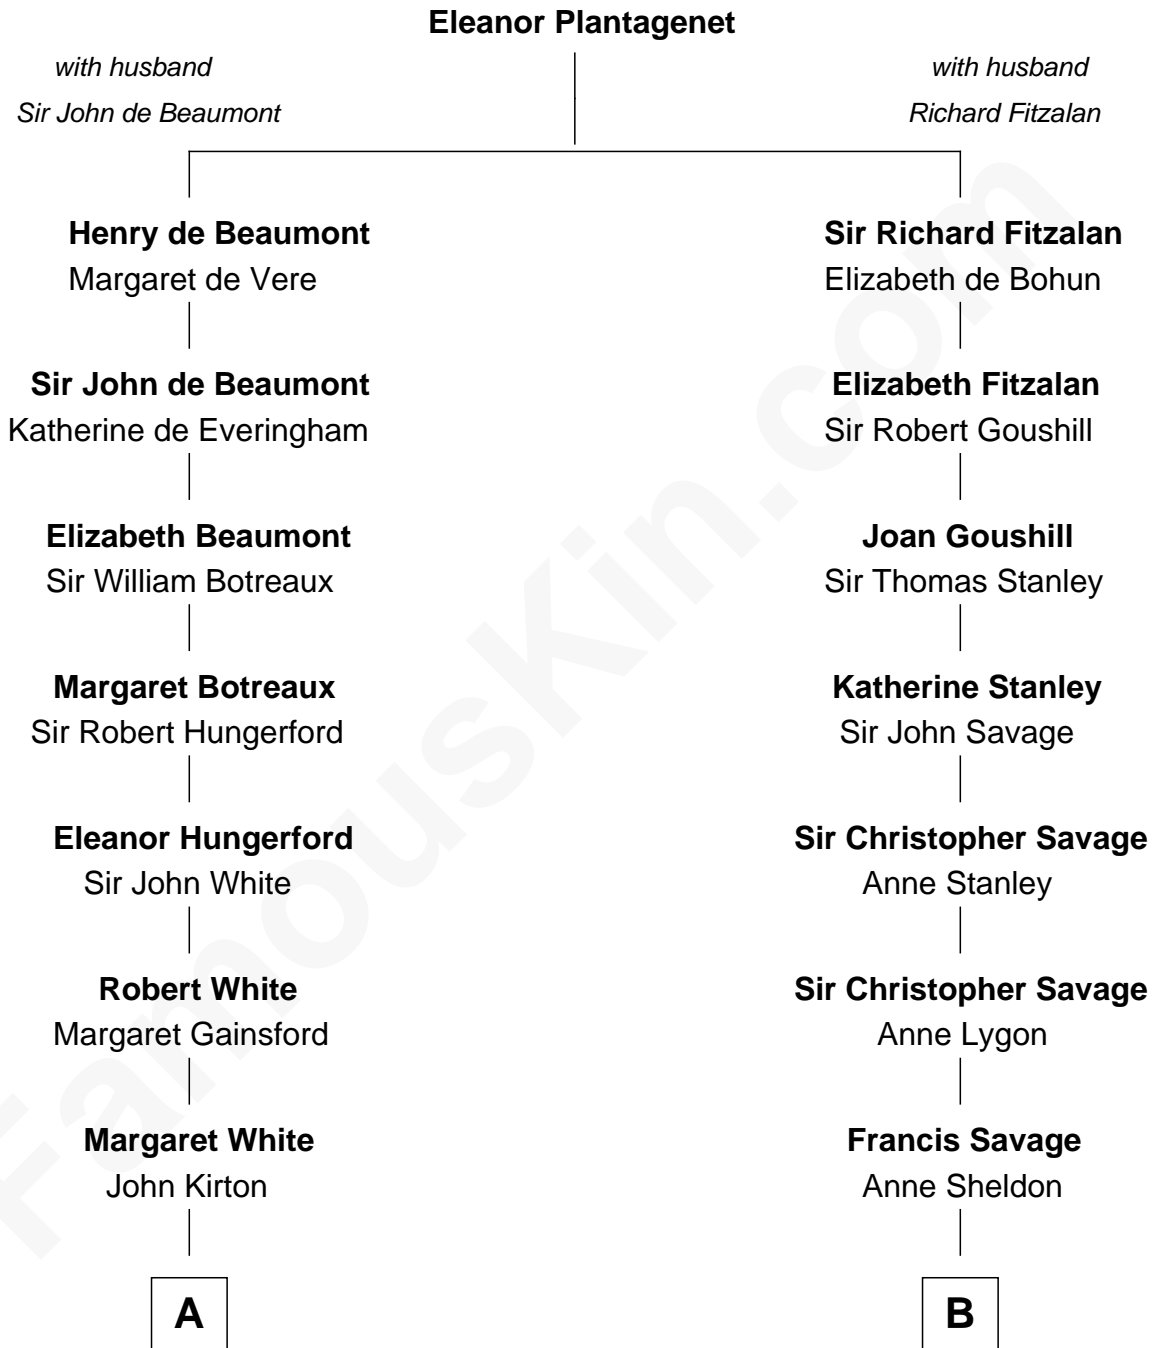

**FamousKin.com**  
**Relationship Chart of**  
**Guillermo Billinghurst**  
*31st President of Peru*

17th cousin 2 times removed of

**Adlai Stevenson III**  
*U.S. Senator from Illinois*

**C**

—  
**Lewis Green Stevenson**

Helen Louise Davis

—  
**Adlai Ewing Stevenson**

Ellen Borden

—  
**Adlai Stevenson III**

*U.S. Senator from Illinois*

FamousKin.com