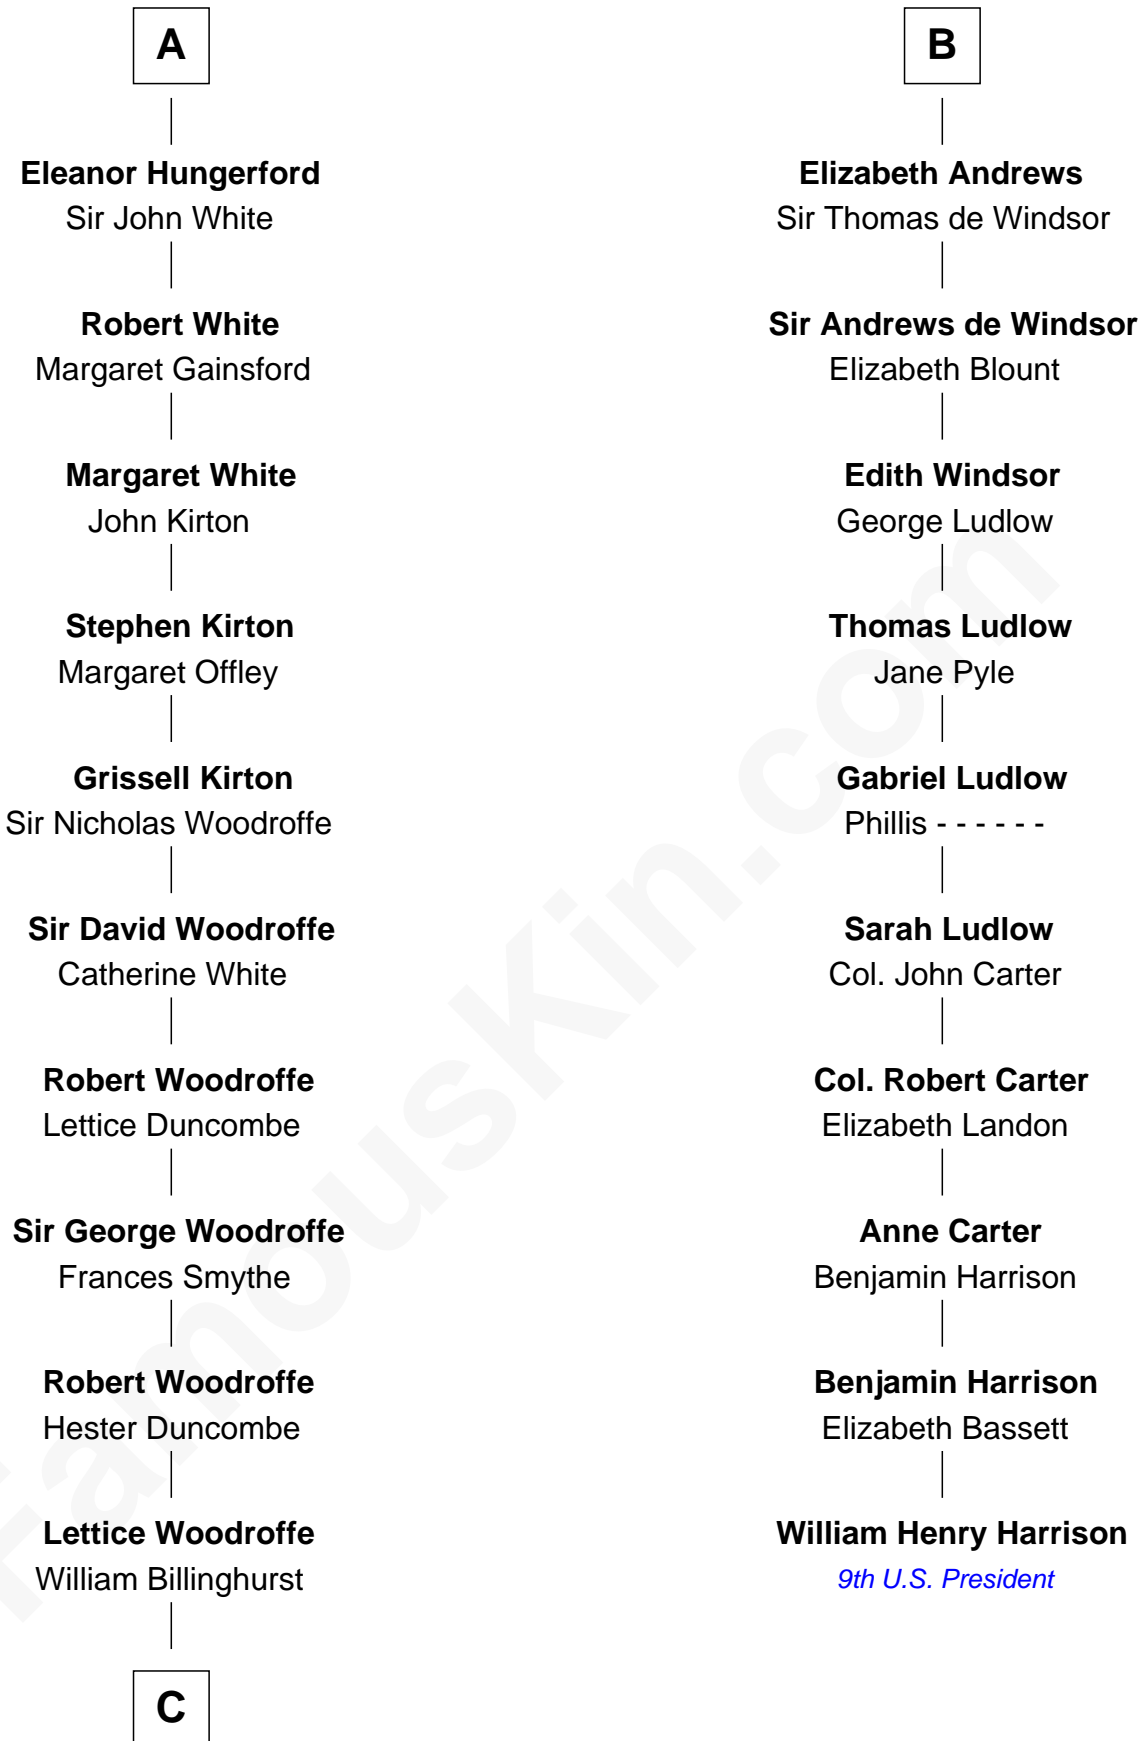

FamousKin.com Relationship Chart of

Guillermo Billinghurst

31st President of Peru

16th cousin 4 times removed of

William Henry Harrison

9th U.S. President

C

Rev. William Billinghurst

Catharine Bellas

Robert Billinghurst

Maria Francisca Agrelo

Guillermo Eugenio Billinghurst

Belisaria Angulo

Guillermo Billinghurst

31st President of Peru

FamousKin.com