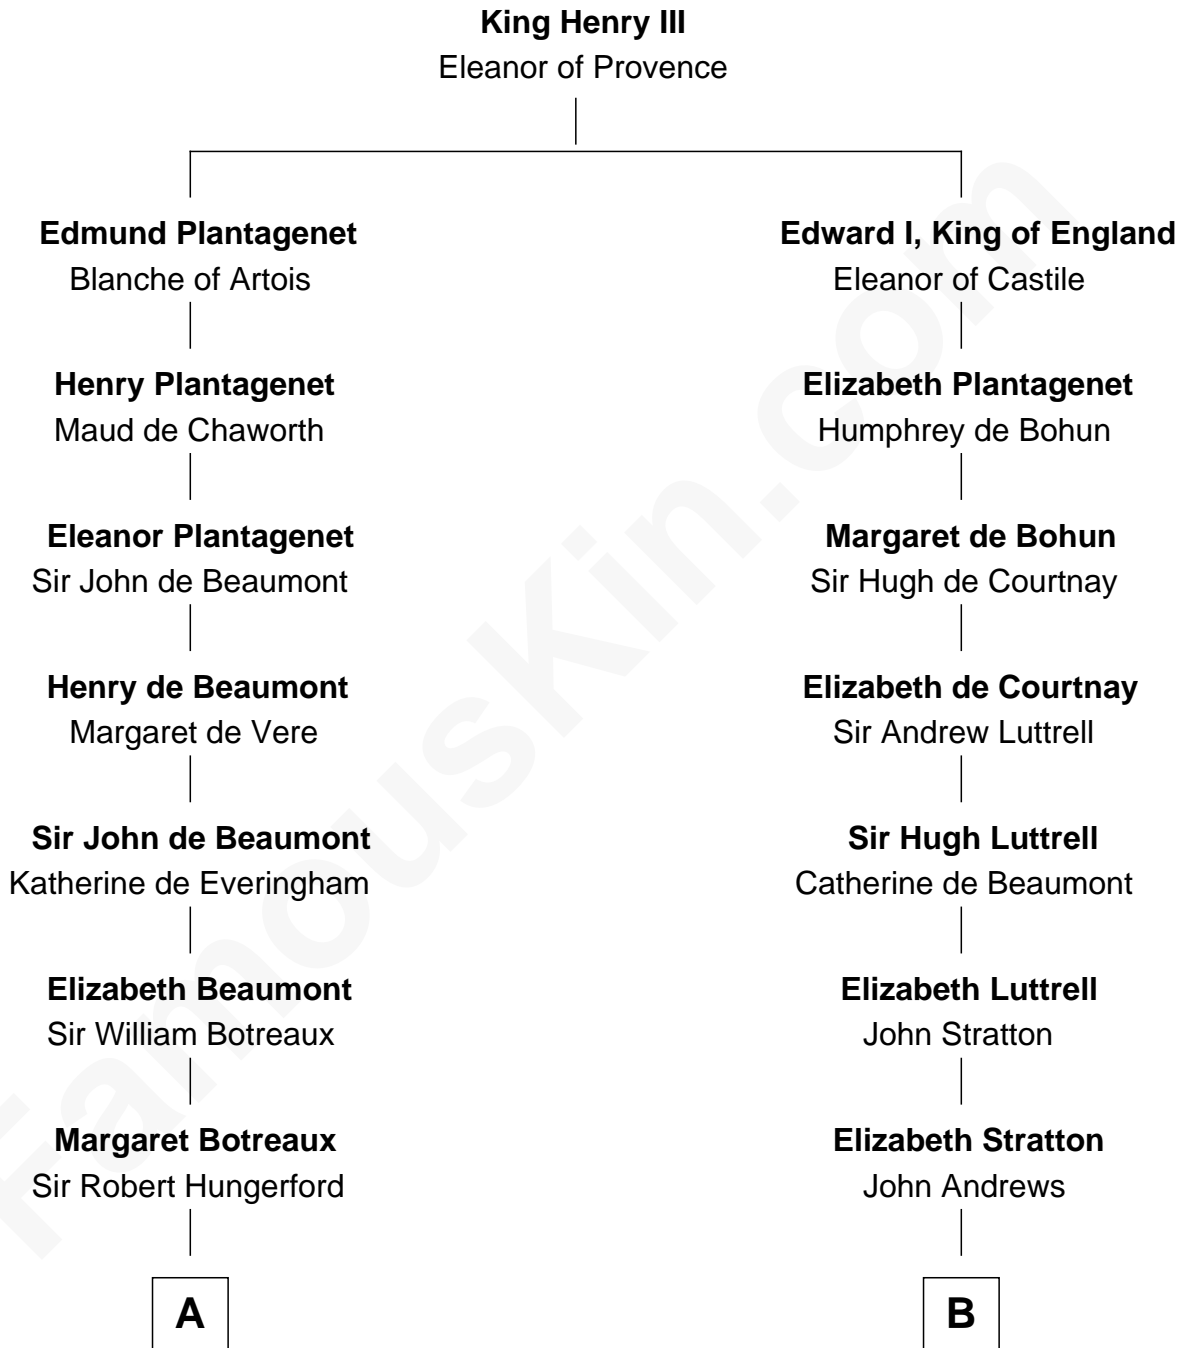

FamousKin.com Relationship Chart of

Guillermo Billinghurst

31st President of Peru

16th cousin 4 times removed of

William Henry Harrison

9th U.S. President

C

Rev. William Billinghurst

Catharine Bellas

Robert Billinghurst

Maria Francisca Agrelo

Guillermo Eugenio Billinghurst

Belisaria Angulo

Guillermo Billinghurst

31st President of Peru

FamousKin.com