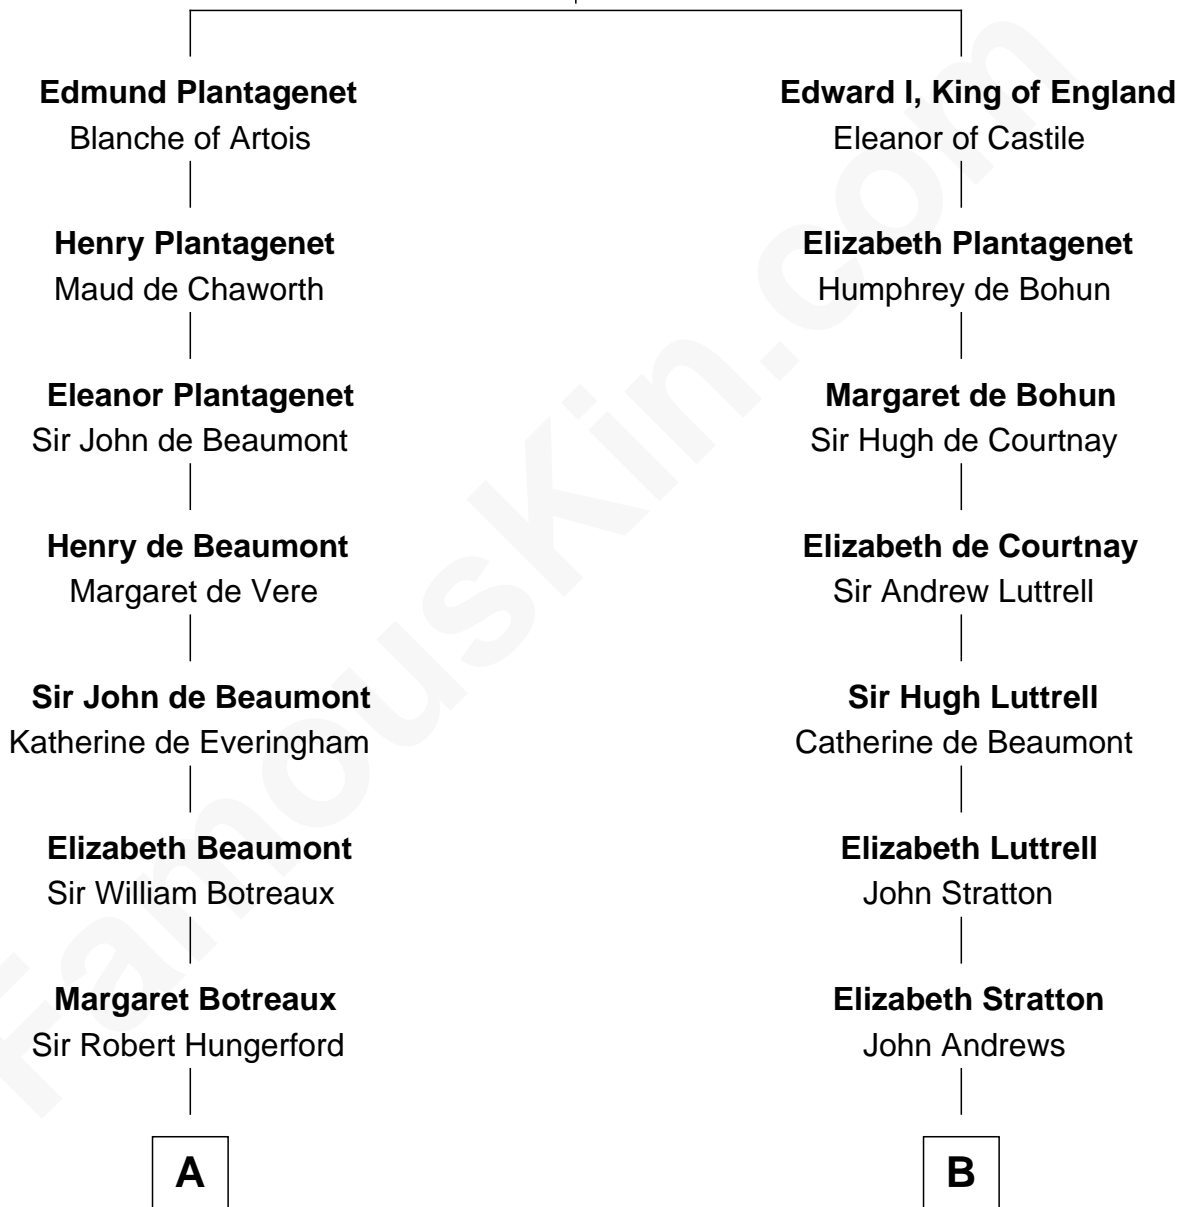

FamousKin.com

Relationship Chart of

Guillermo Billinghurst

31st President of Peru

18th cousin 2 times removed of

Benjamin Harrison

23rd U.S. President

King Henry III
Eleanor of Provence

FamousKin.com