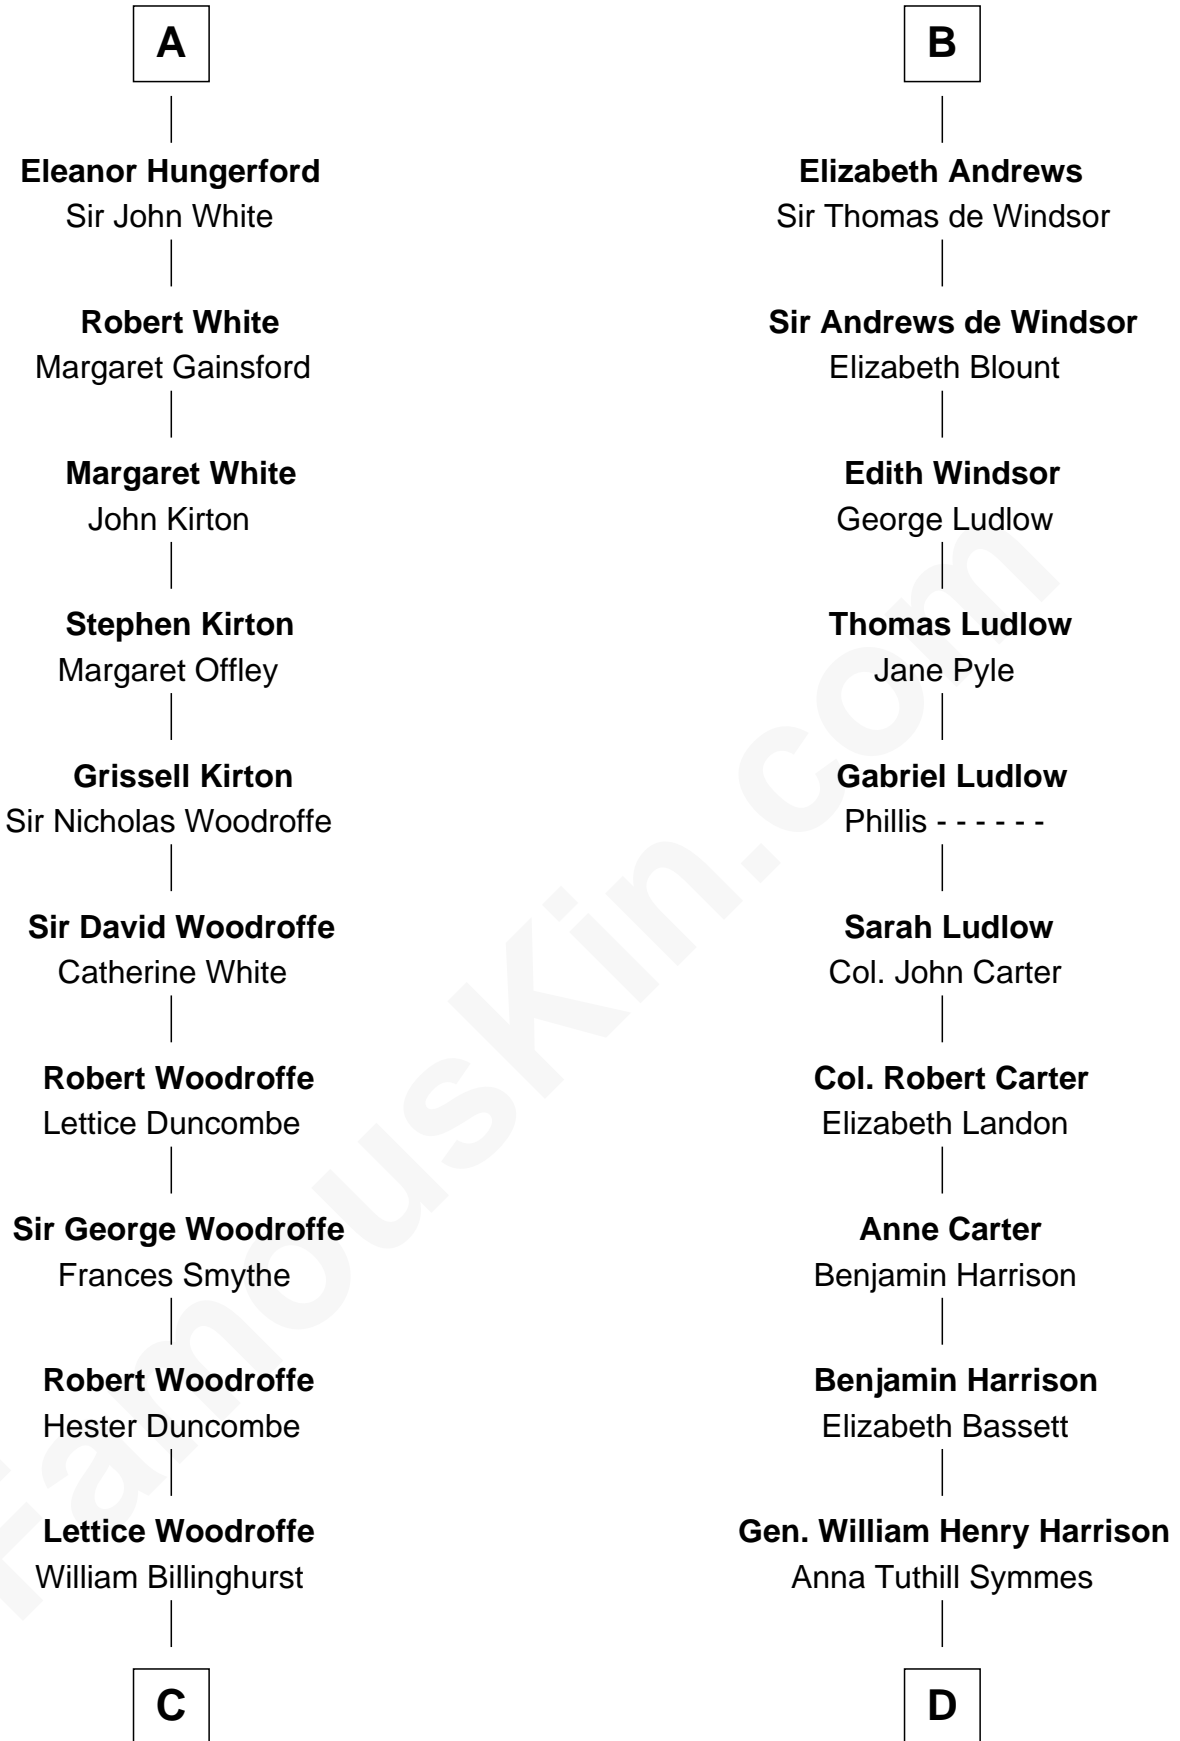

FamousKin.com

Relationship Chart of

Guillermo Billinghurst

31st President of Peru

18th cousin 2 times removed of

Benjamin Harrison

23rd U.S. President

King Henry III
Eleanor of Provence

FamousKin.com