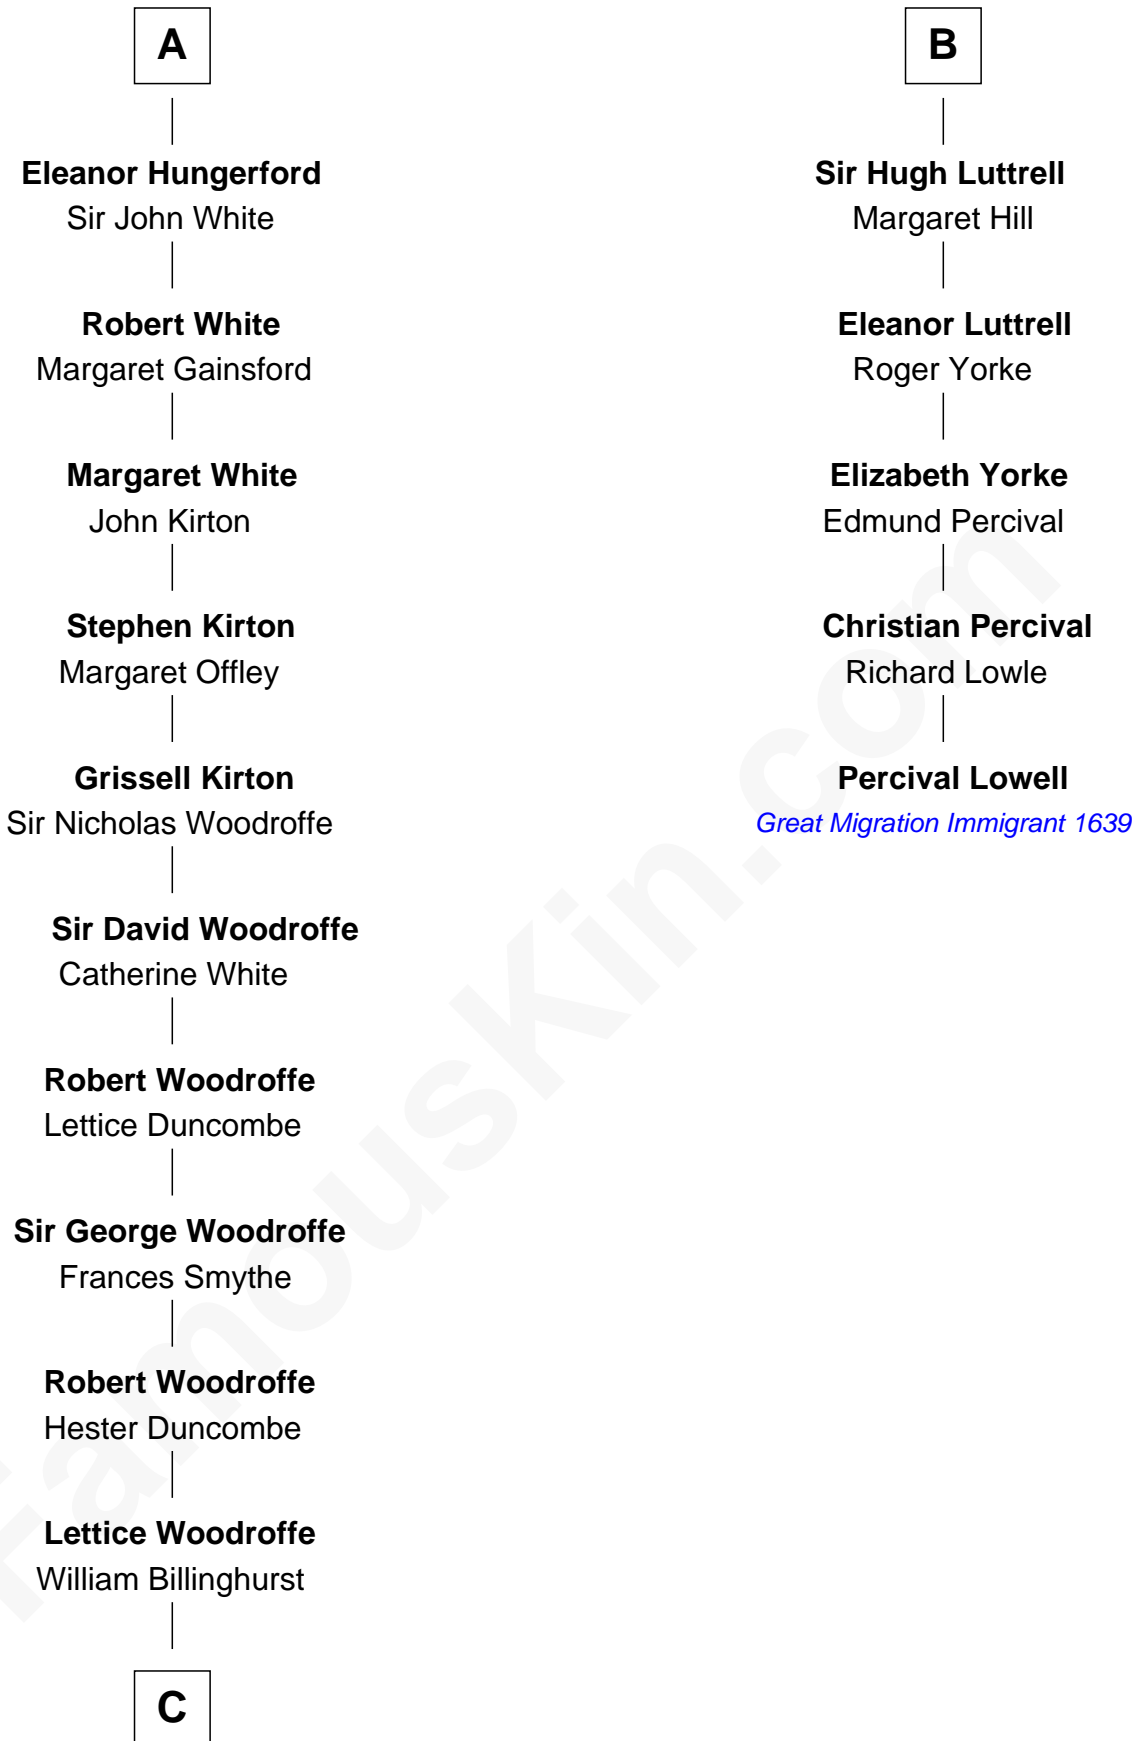

FamousKin.com

Relationship Chart of

Guillermo Billinghurst

31st President of Peru

11th cousin 9 times removed of

Percival Lowell

(c1570 - c1666) Great Migration Immigrant 1639

C

Rev. William Billinghurst

Catharine Bellas

Robert Billinghurst

Maria Francisca Agrelo

Guillermo Eugenio Billinghurst

Belisaria Angulo

Guillermo Billinghurst

31st President of Peru