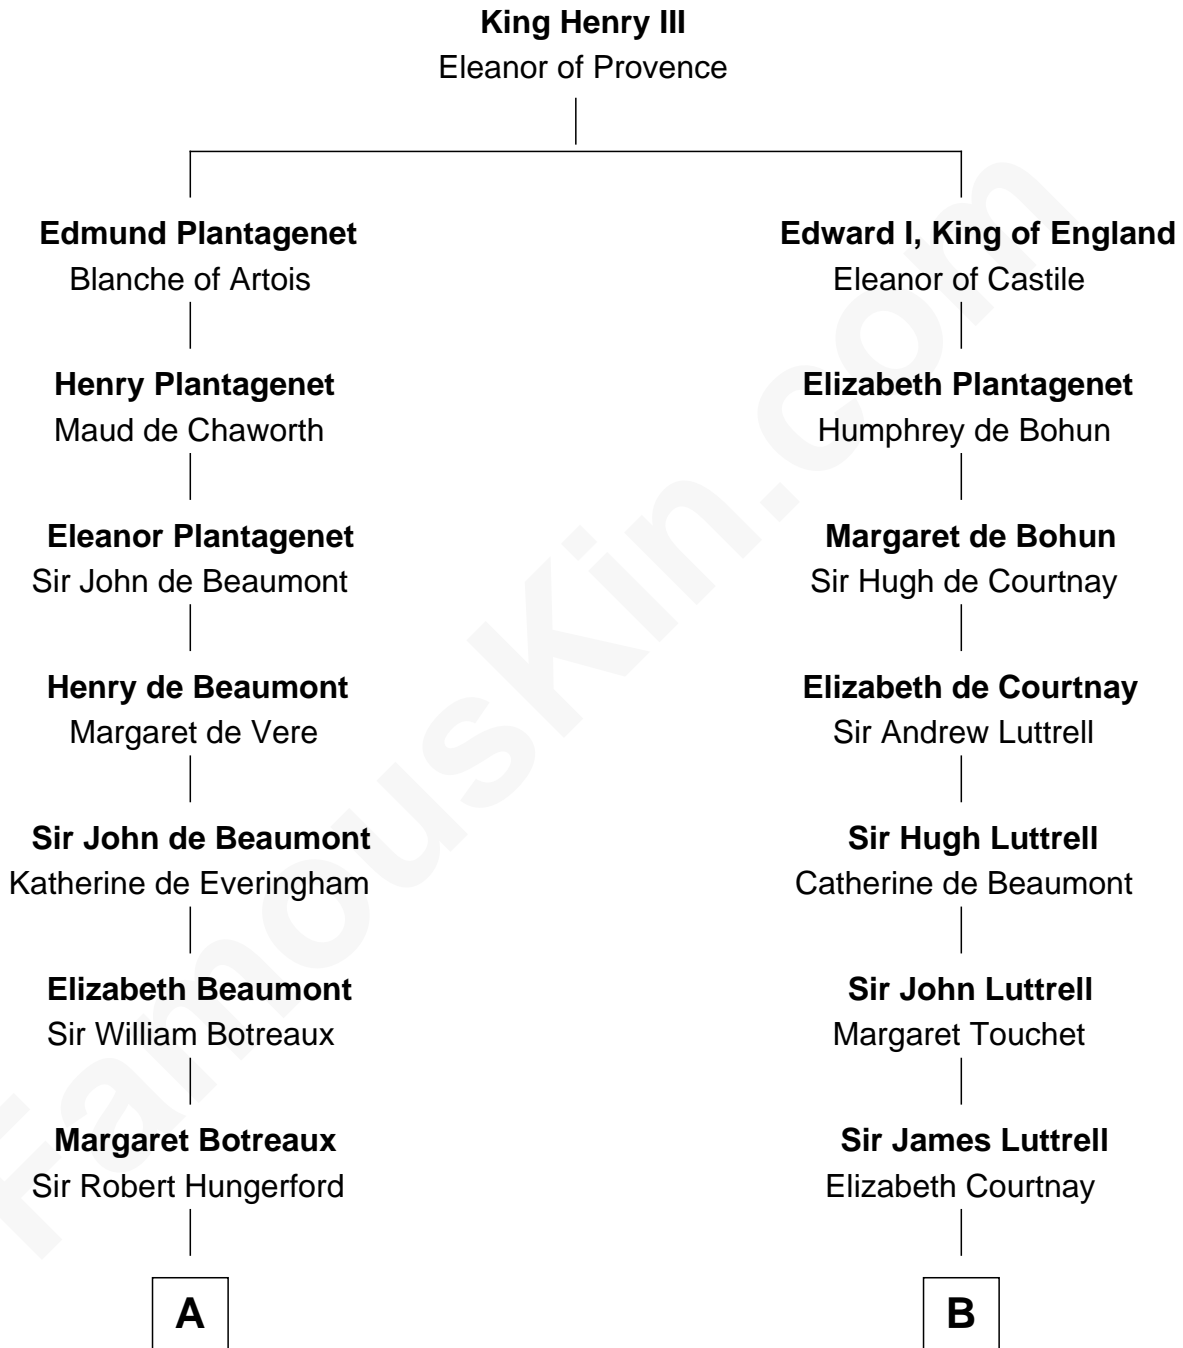

FamousKin.com

Relationship Chart of

Guillermo Billinghurst

31st President of Peru

11th cousin 9 times removed of

Percival Lowell

(c1570 - c1666) Great Migration Immigrant 1639

C

Rev. William Billinghurst

Catharine Bellas

Robert Billinghurst

Maria Francisca Agrelo

Guillermo Eugenio Billinghurst

Belisaria Angulo

Guillermo Billinghurst

31st President of Peru