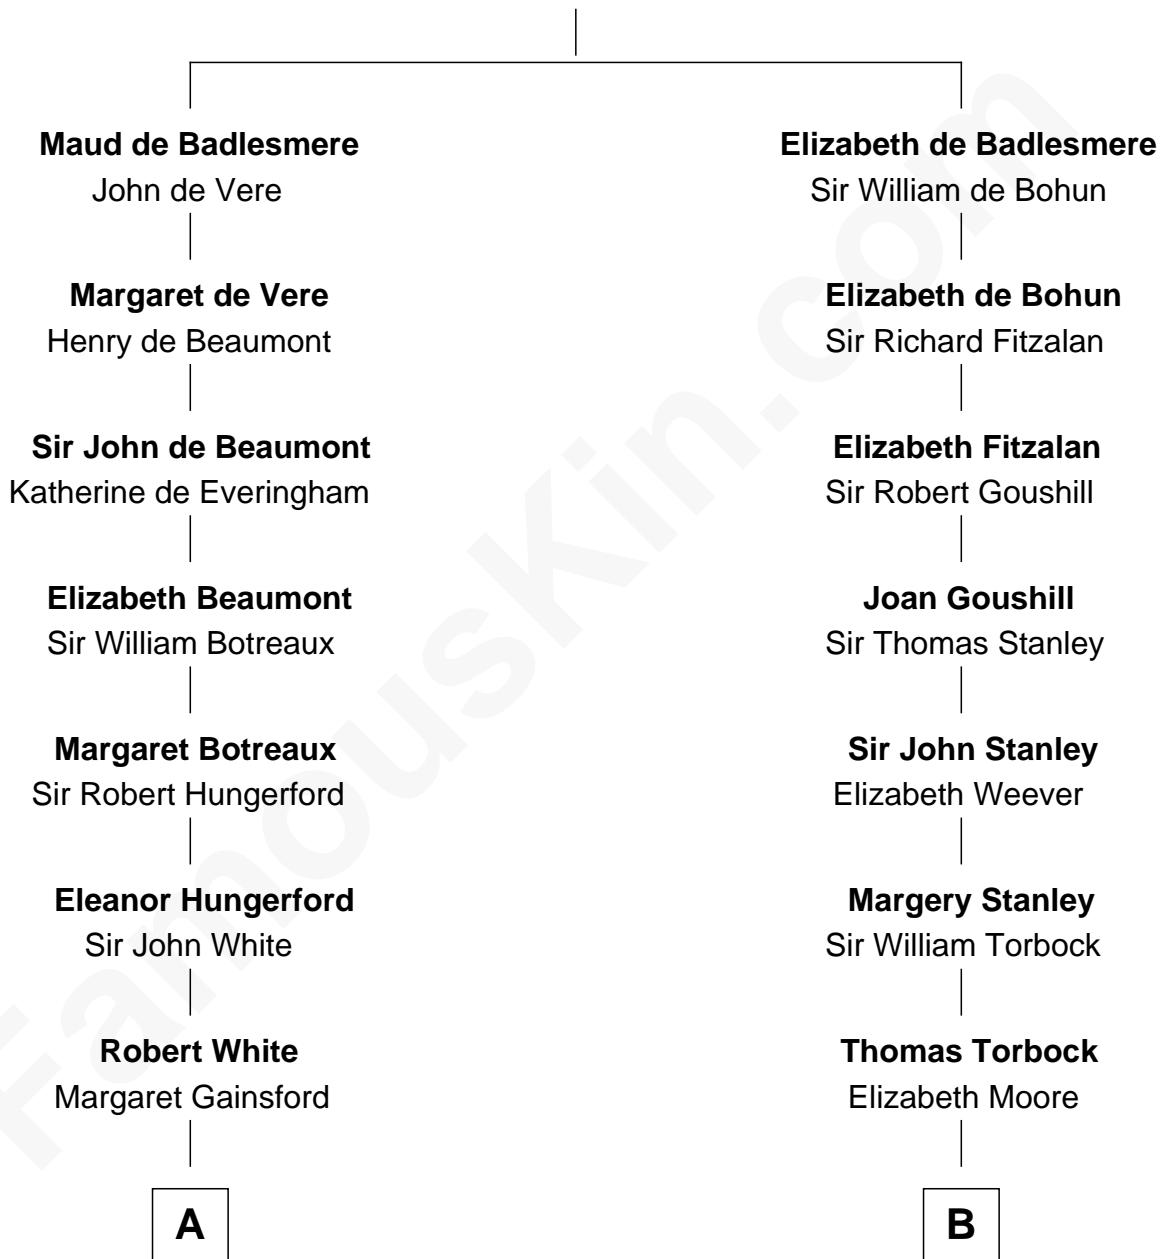

FamousKin.com
Relationship Chart of
Guillermo Billinghurst
31st President of Peru

18th cousin 3 times removed of
Ed Helms
TV and Movie Actor

Bartholomew de Badlesmere
 Margaret de Clare

C

Guillermo Eugenio Billinghurst

Belisaria Angulo

Guillermo Billinghurst

31st President of Peru

D

Ione Turner

Walter Harold Wright

Inez Emeline Wright

George Pullen Jackson