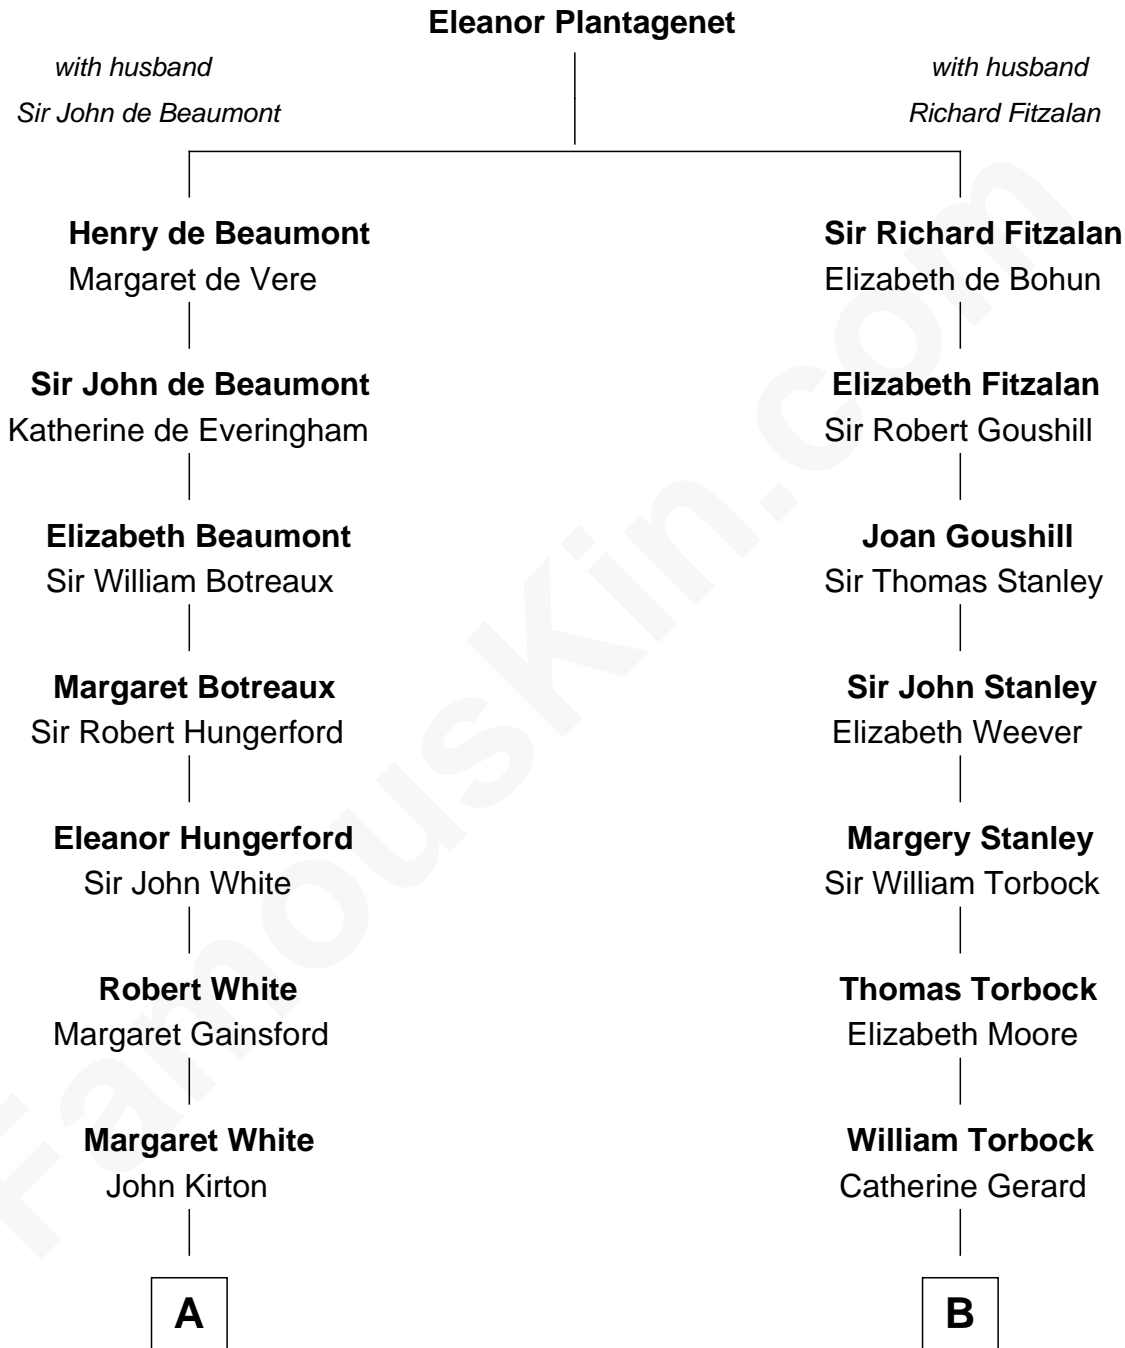

FamousKin.com
Relationship Chart of
Guillermo Billinghurst
31st President of Peru

17th cousin 3 times removed of
Ed Helms
TV and Movie Actor

C

Inez Emeline Wright
George Pullen Jackson

Frances Helen Jackson
Fitzgerald Sale Parker