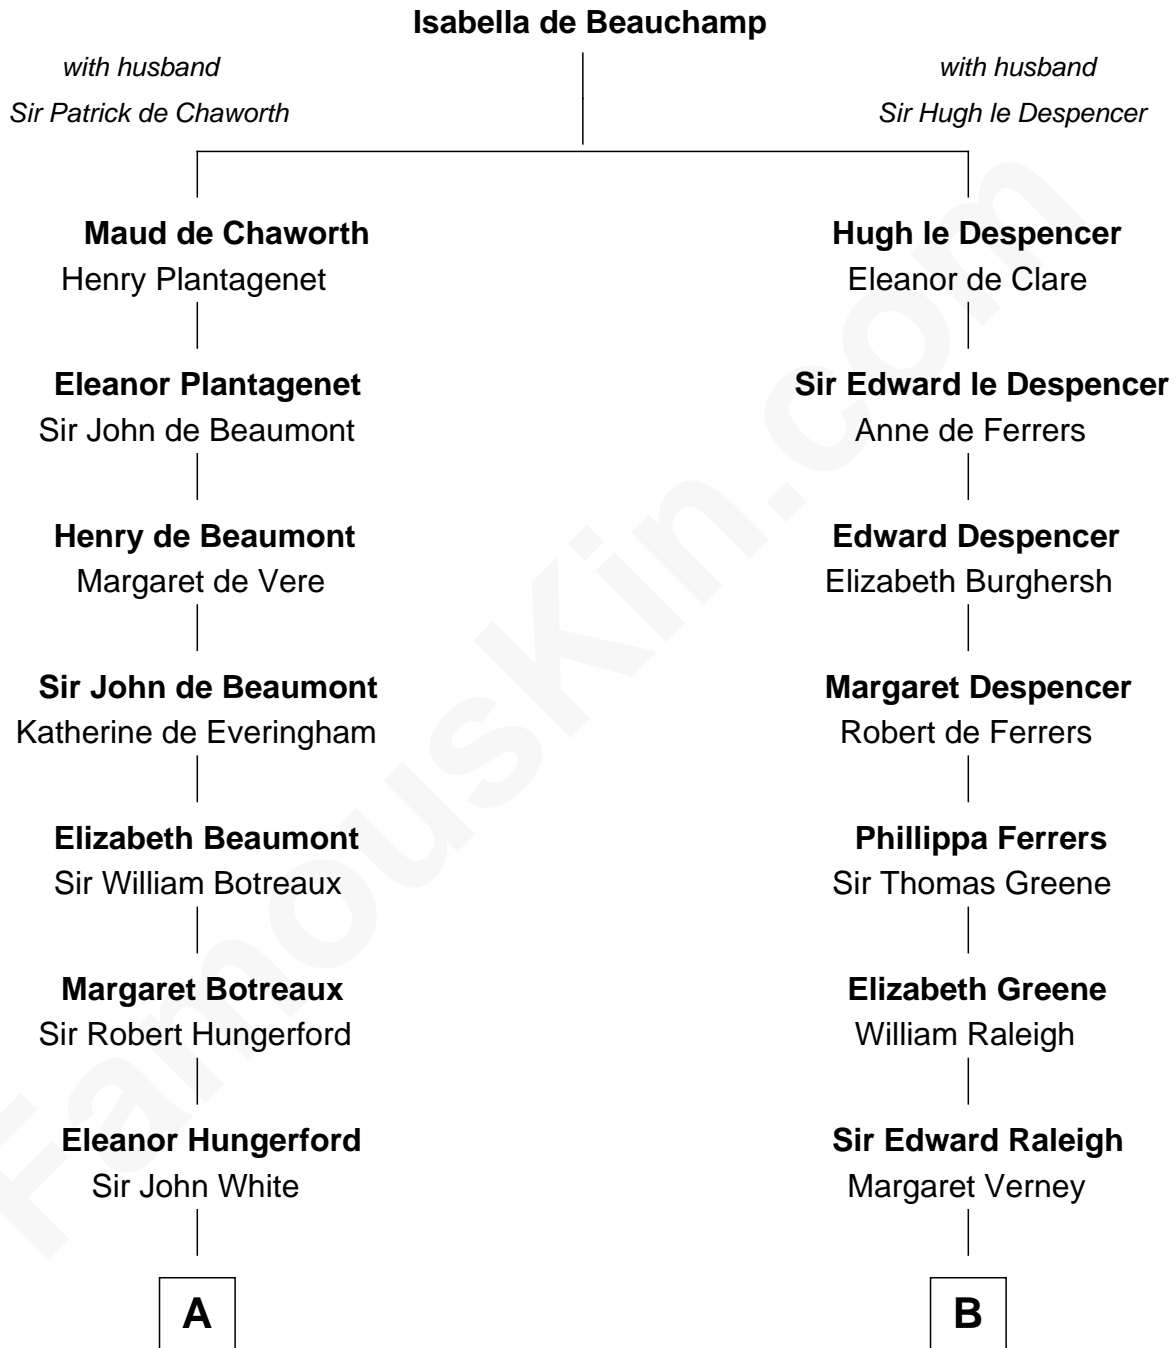

# FamousKin.com Relationship Chart of

**Guillermo Billinghurst**

*31st President of Peru*

18th cousin 1 time removed of

**Joseph Wharton**

*Founder of the Wharton School of Business*

**C**

**Robert Billinghurst**  
Maria Francisca Agrelo

**Guillermo Eugenio Billinghurst**  
Belisaria Angulo

**Guillermo Billinghurst**  
*31st President of Peru*

**D**

**Deborah Fisher**  
William Wharton

**Joseph Wharton**  
*Founder, Wharton School of Business*