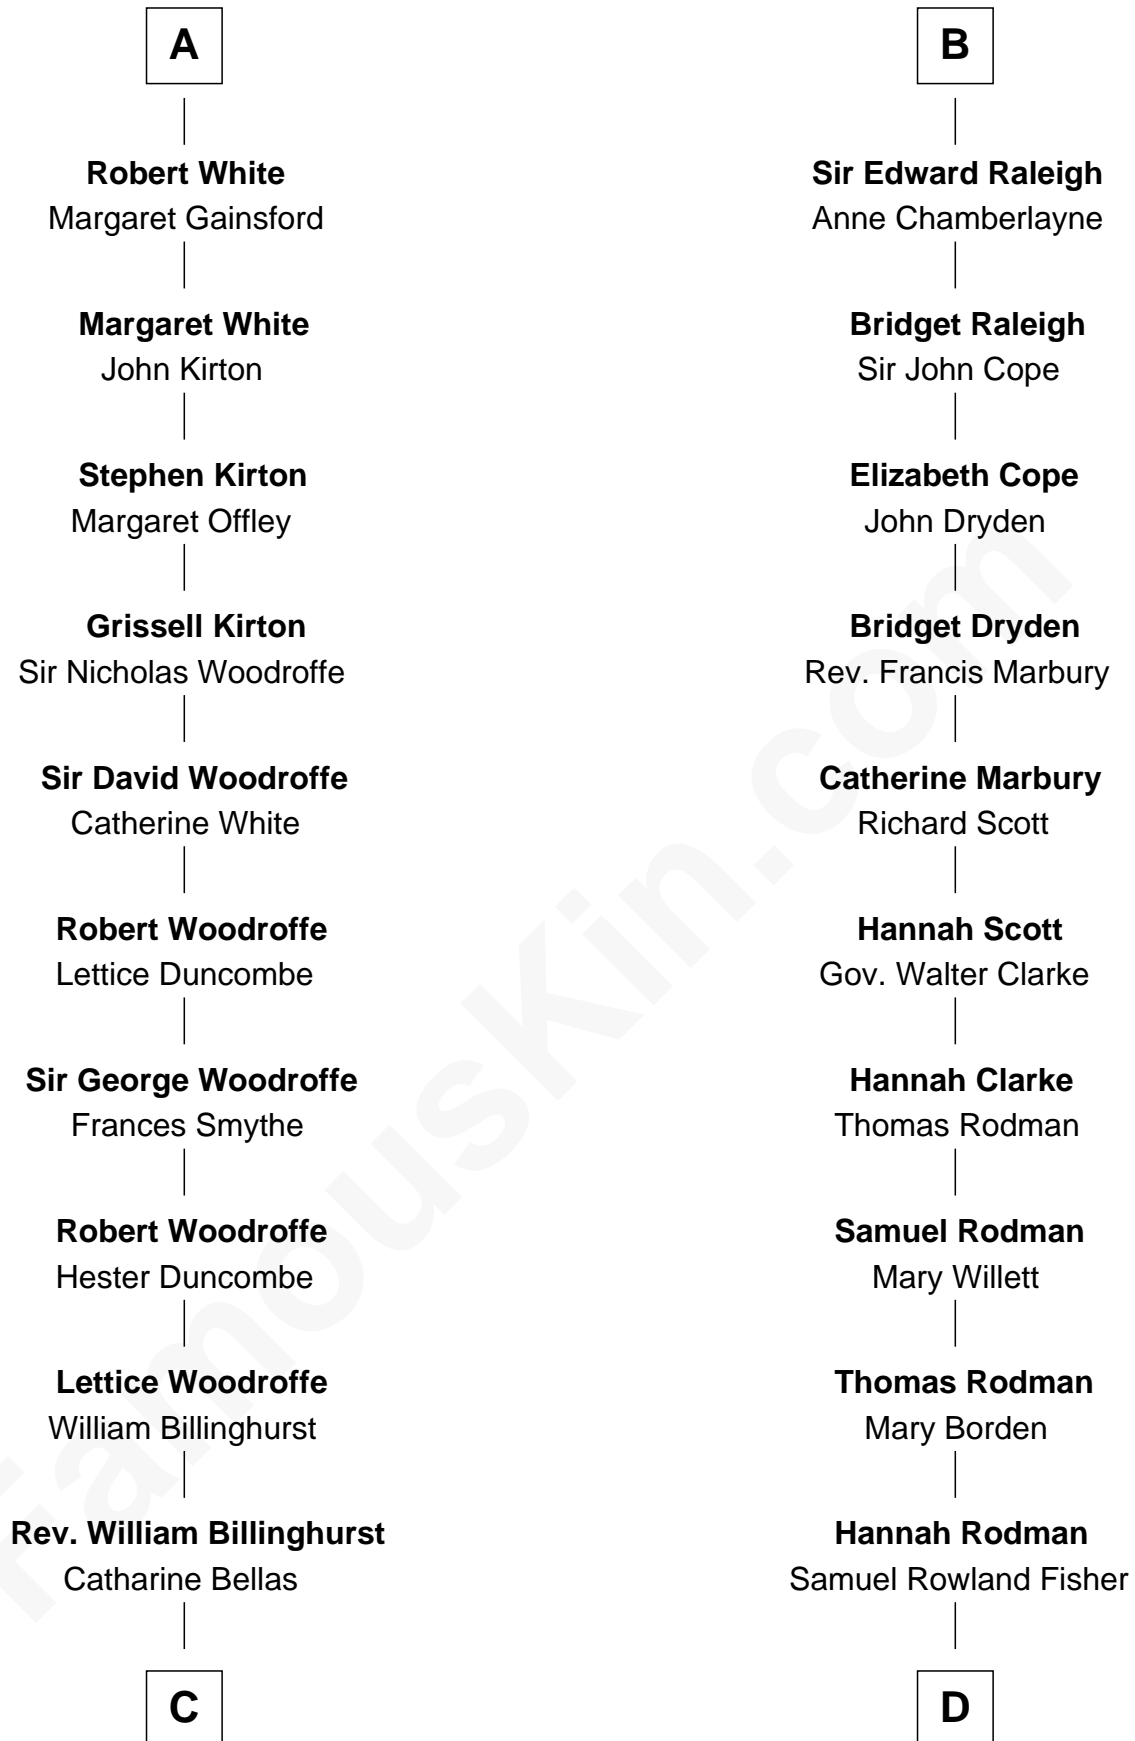

# FamousKin.com Relationship Chart of

**Guillermo Billinghurst**

*31st President of Peru*

18th cousin 1 time removed of

**Joseph Wharton**

*Founder of the Wharton School of Business*

**C**

**Robert Billinghurst**  
Maria Francisca Agrelo

**Guillermo Eugenio Billinghurst**  
Belisaria Angulo

**Guillermo Billinghurst**  
*31st President of Peru*

**D**

**Deborah Fisher**  
William Wharton

**Joseph Wharton**  
*Founder, Wharton School of Business*