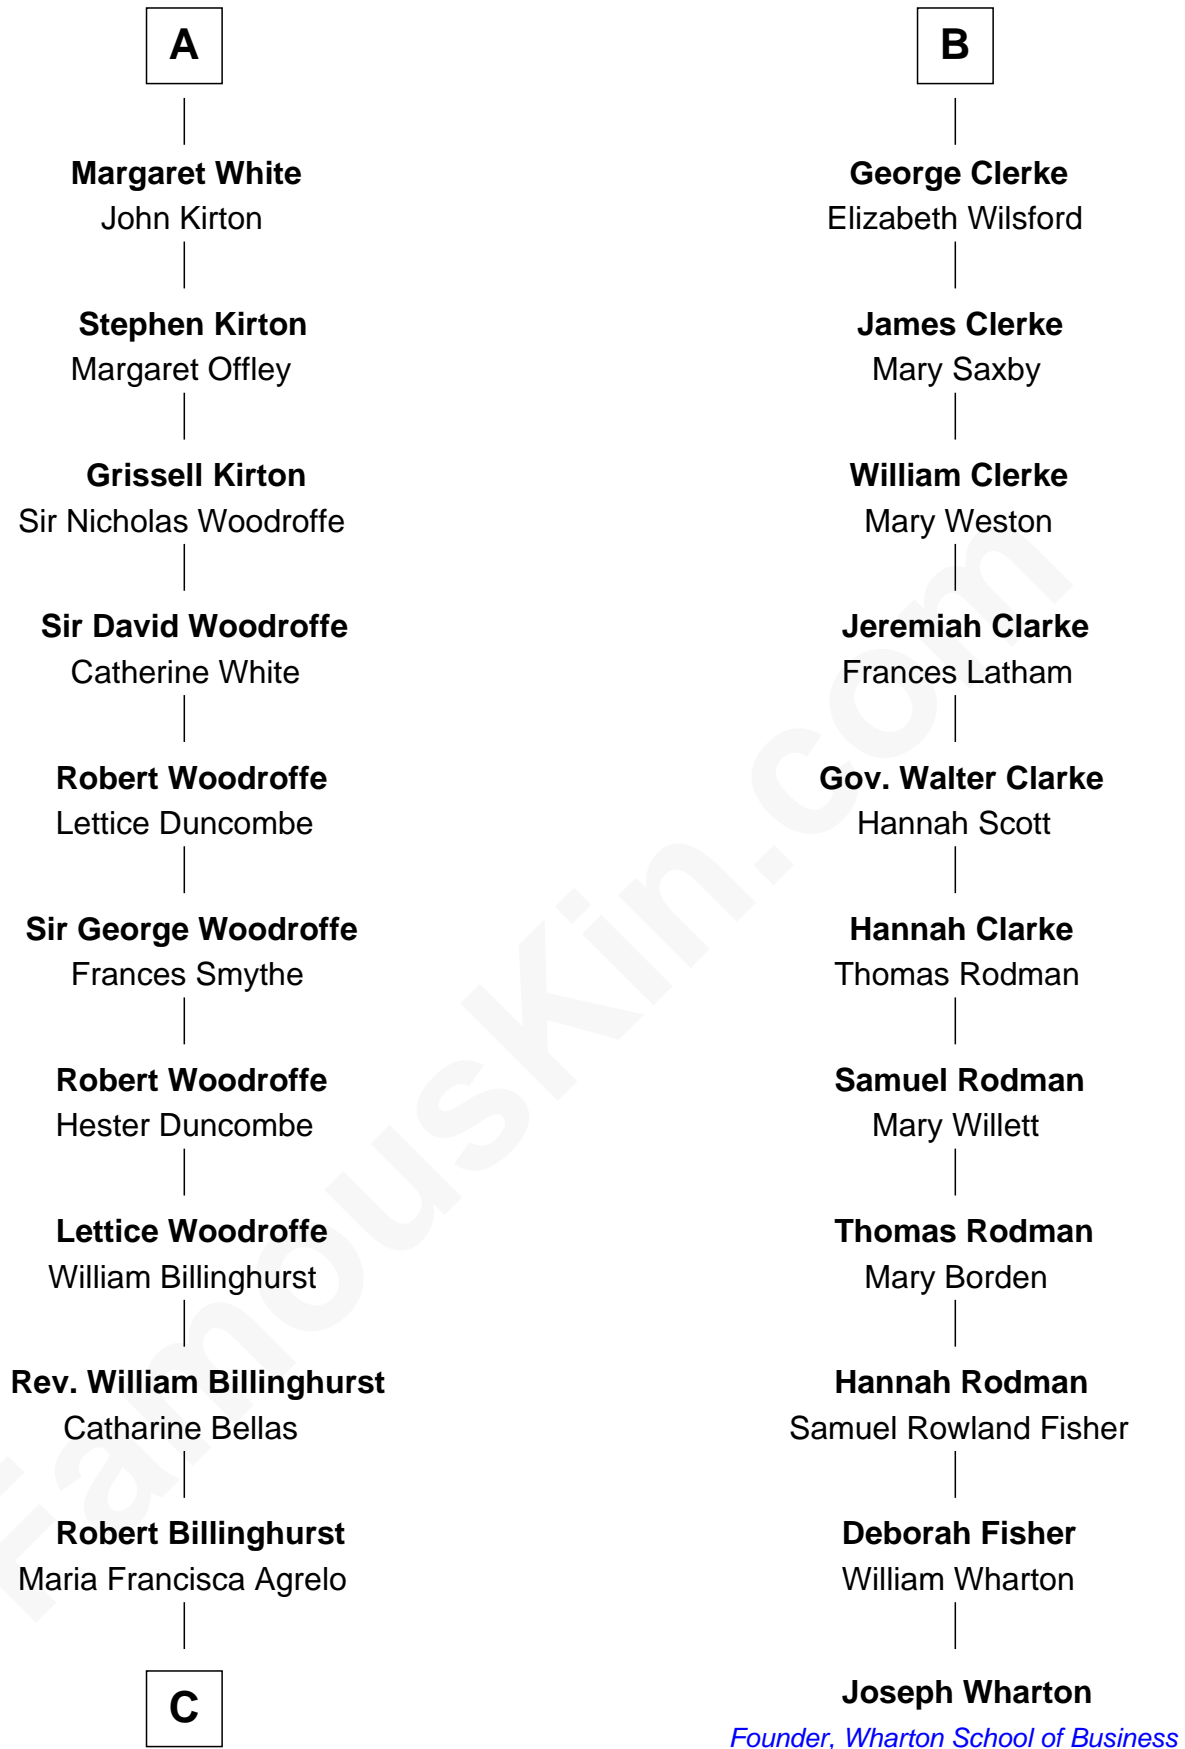

FamousKin.com Relationship Chart of

Guillermo Billinghurst

31st President of Peru

17th cousin 1 time removed of

Joseph Wharton

Founder of the Wharton School of Business

Bartholomew de Badlesmere

Margaret de Clare

C

Guillermo Eugenio Billinghurst

Belisaria Angulo

Guillermo Billinghurst

31st President of Peru

FamousKin.com