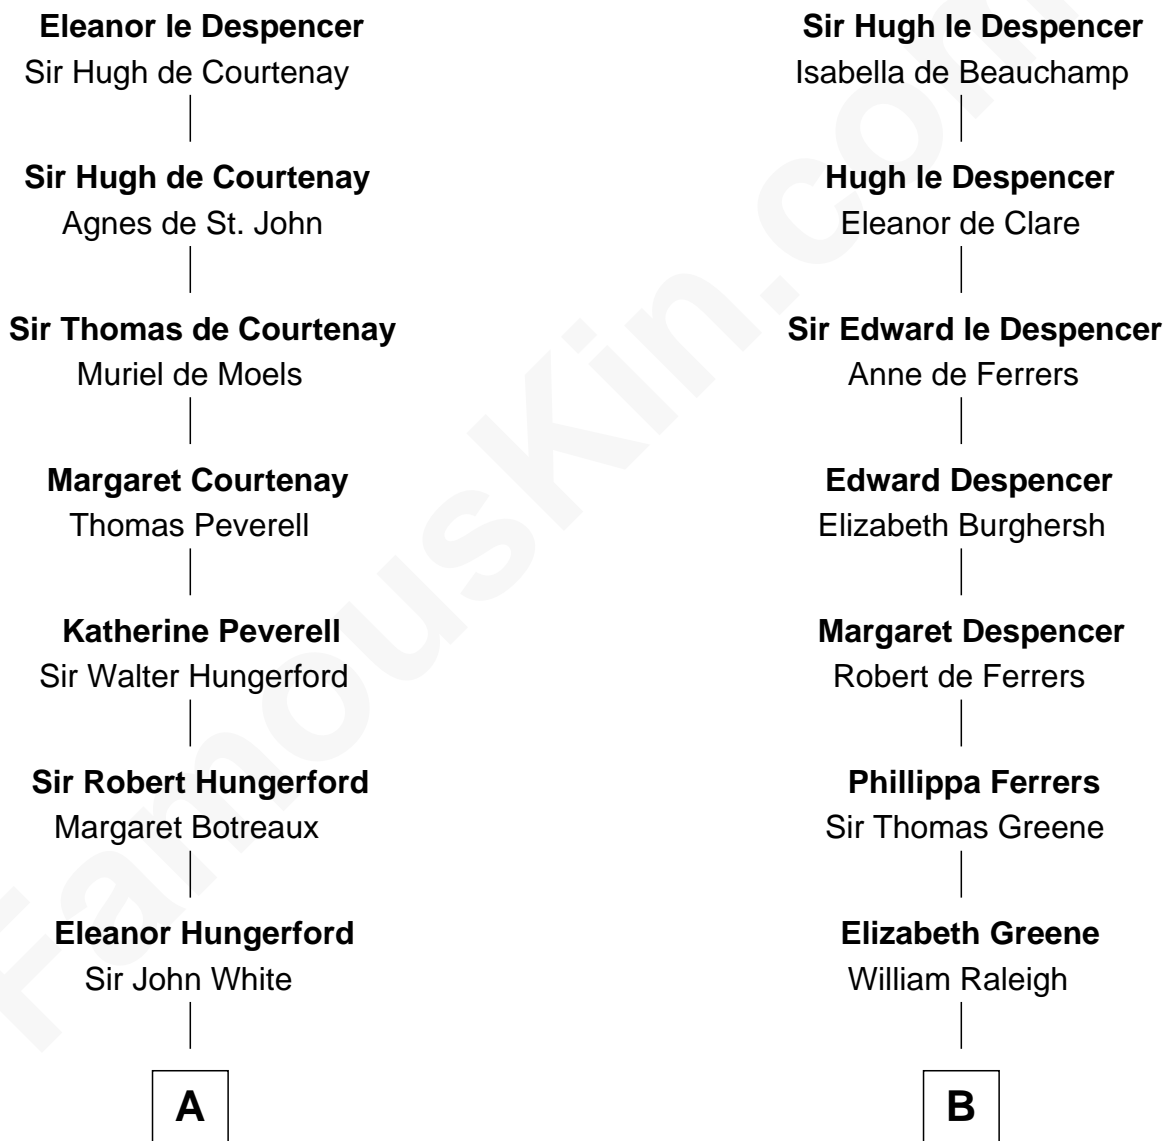

FamousKin.com Relationship Chart of

Guillermo Billinghurst

31st President of Peru

19th cousin of

Joseph Wharton

Founder of the Wharton School of Business

Sir Hugh le Despencer

Aveline Basset

C

Robert Billinghurst
Maria Francisca Agrelo

Guillermo Eugenio Billinghurst
Belisaria Angulo

Guillermo Billinghurst
31st President of Peru

D

Hannah Rodman
Samuel Rowland Fisher

Deborah Fisher
William Wharton