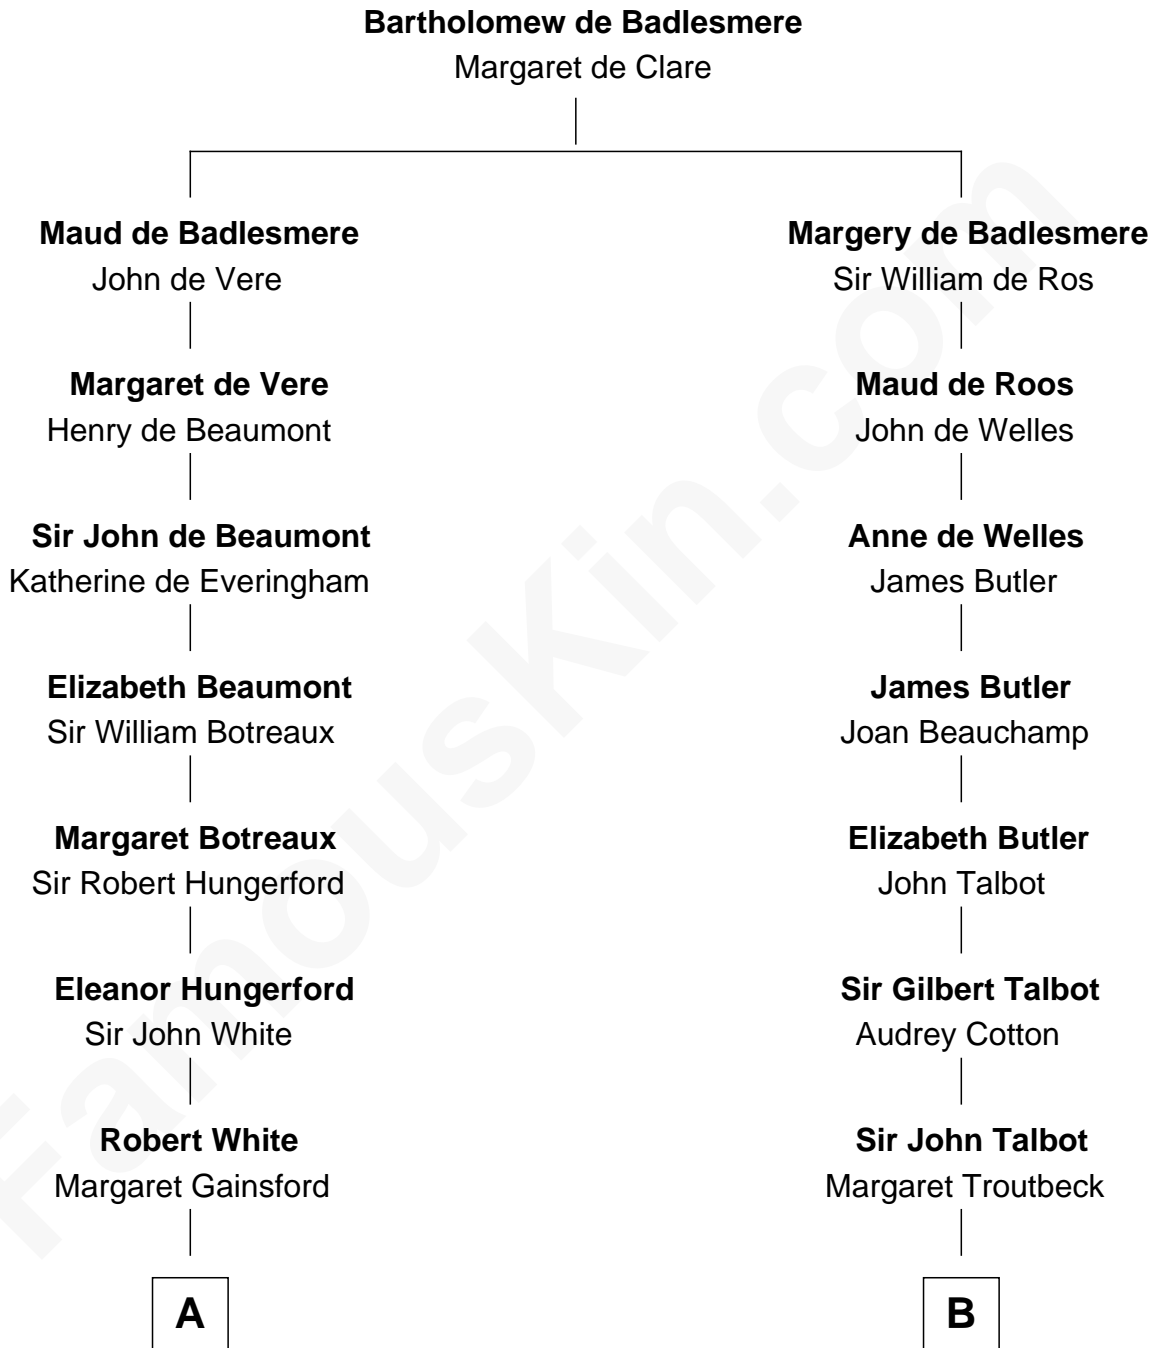

**FamousKin.com**  
**Relationship Chart of**  
**Guillermo Billinghurst**  
*31st President of Peru*

**17th cousin 1 time removed of**  
**Jay Gould**  
*American Railroad "Robber Baron"*

C

Guillermo Eugenio Billinghurst

Belisaria Angulo

Guillermo Billinghurst

*31st President of Peru*

FamousKin.com