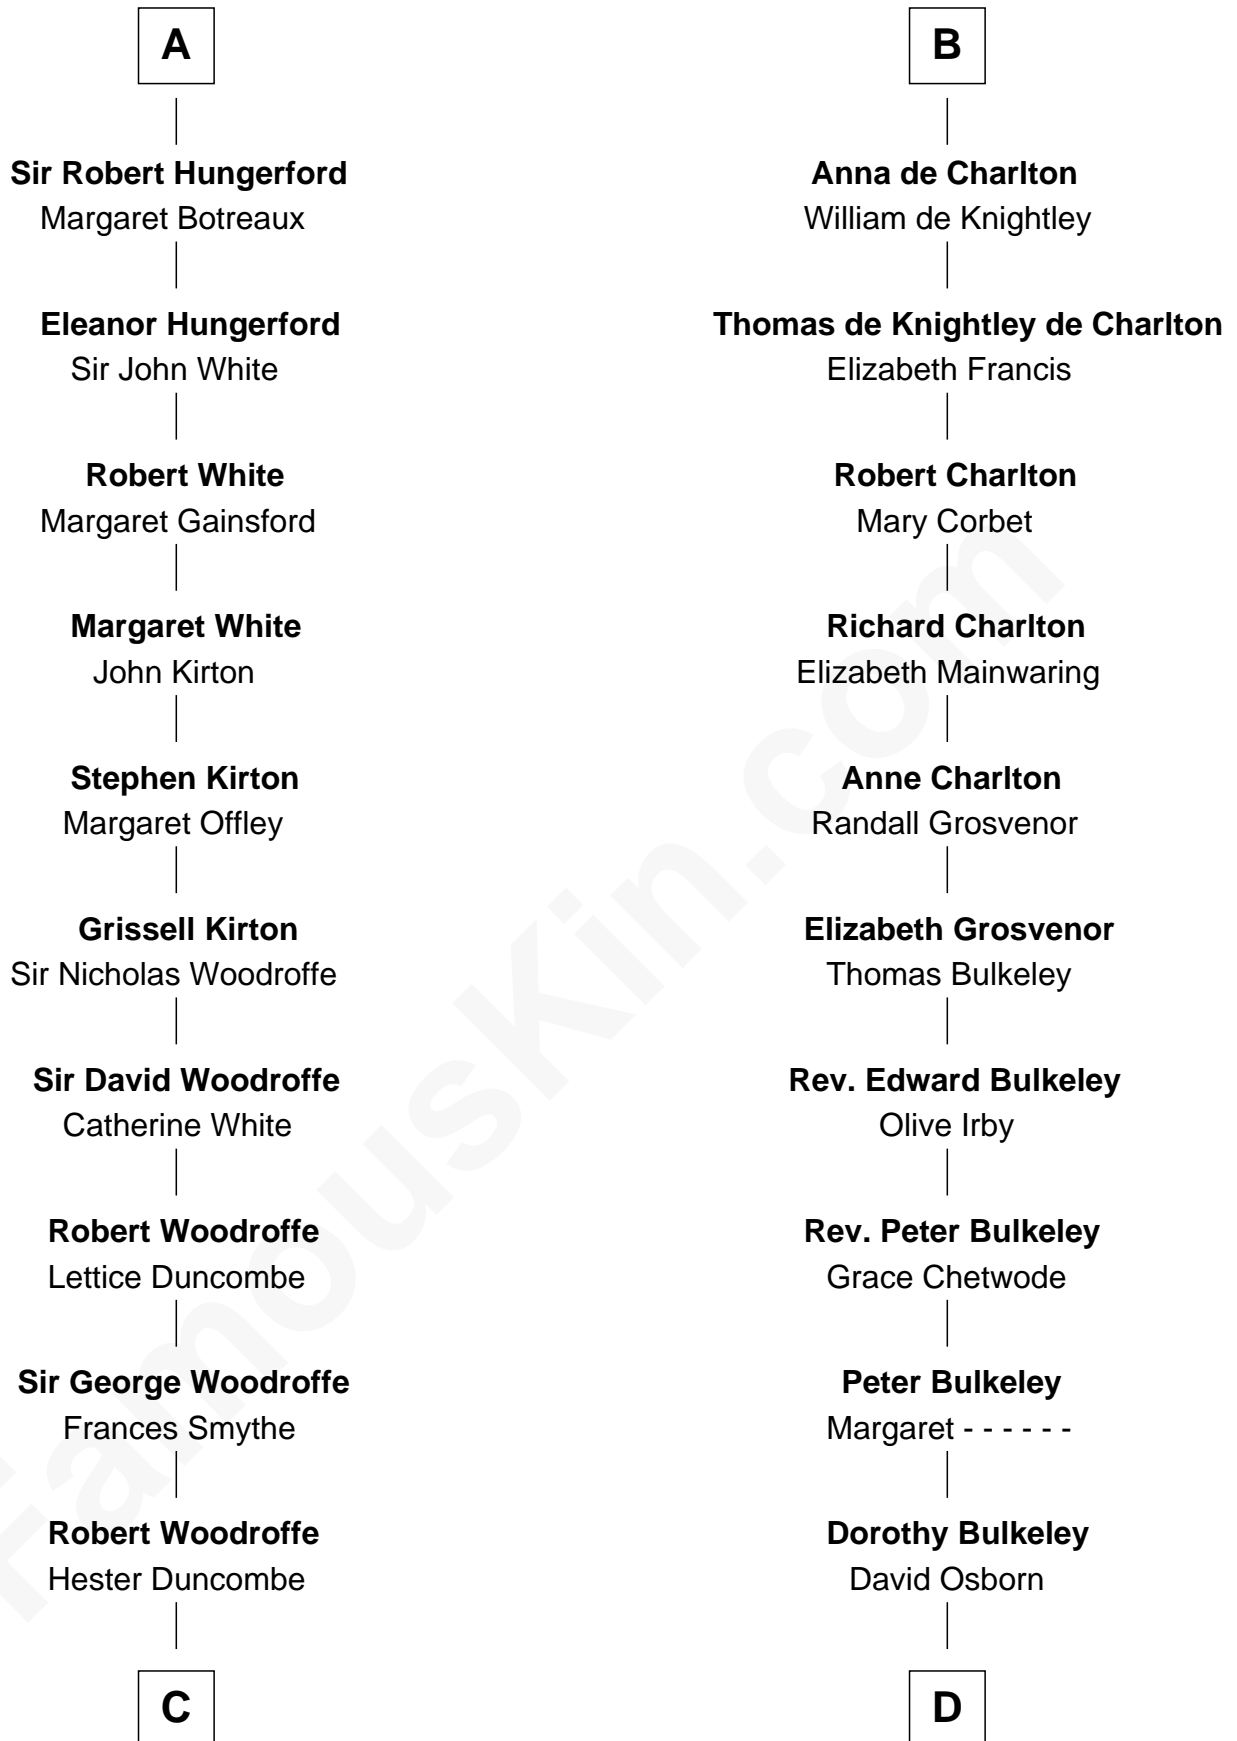

FamousKin.com
Relationship Chart of
Guillermo Billinghurst
31st President of Peru

21st cousin of
Jay Gould
American Railroad "Robber Baron"

C

Lettice Woodroffe

William Billinghurst

Rev. William Billinghurst

Catharine Bellas

Robert Billinghurst

Maria Francisca Agrelo

Guillermo Eugenio Billinghurst

Belisaria Angulo

Guillermo Billinghurst

31st President of Peru

D

Jay Gould

"Robber Baron"