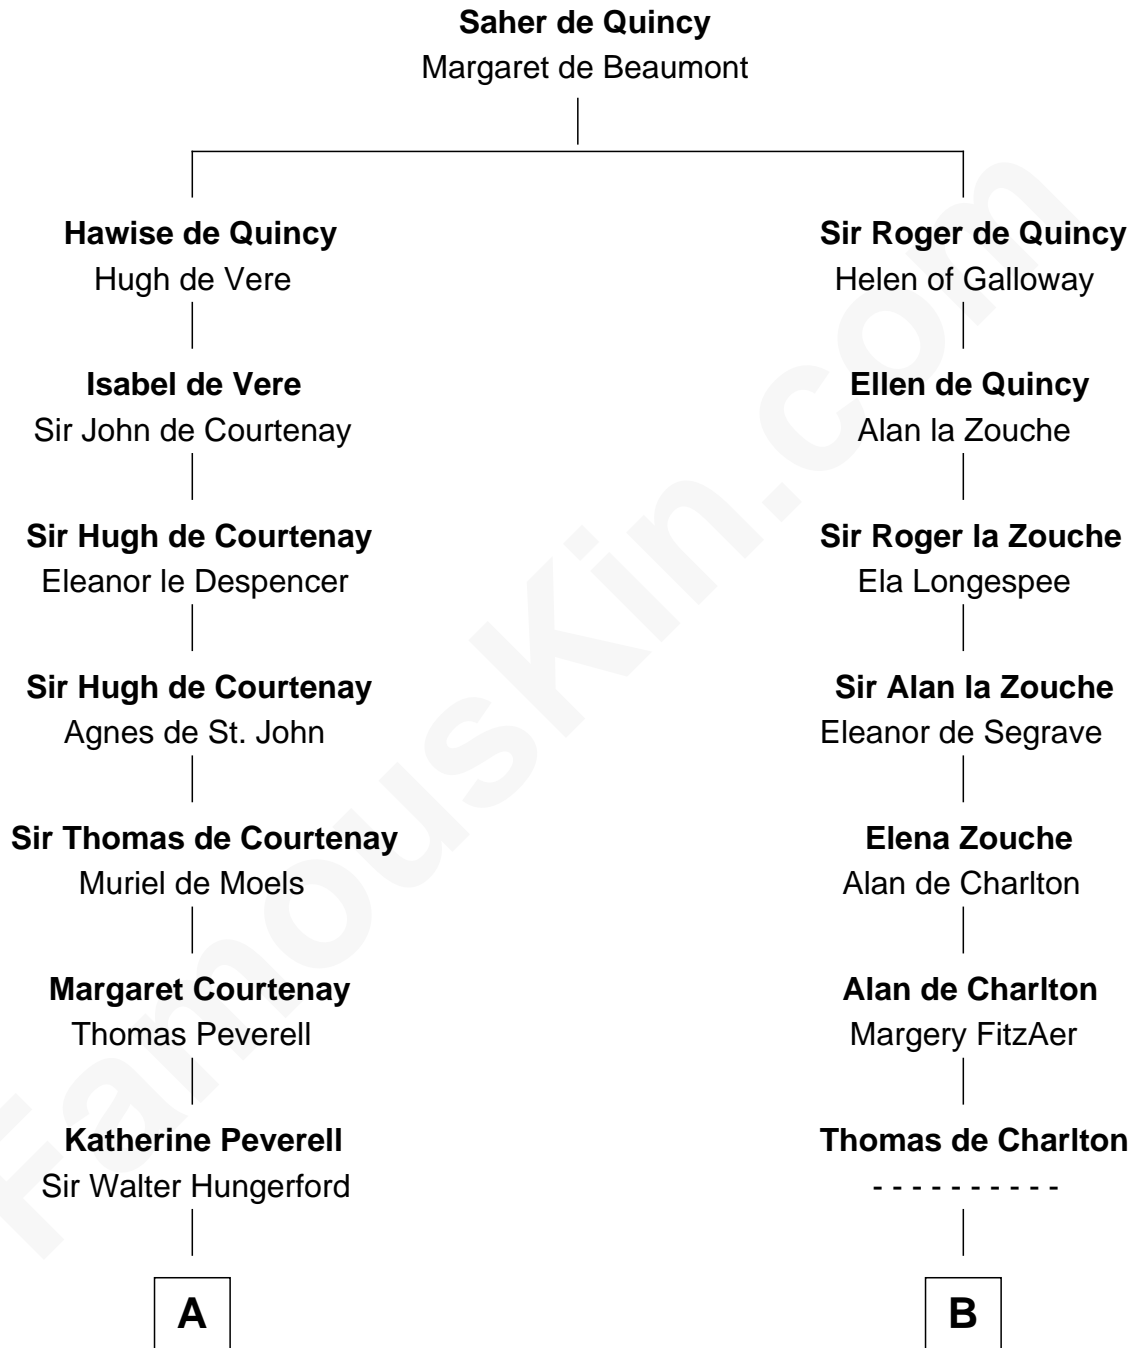

FamousKin.com
Relationship Chart of
Guillermo Billinghurst
31st President of Peru

21st cousin of
Jay Gould
American Railroad "Robber Baron"

C

Lettice Woodroffe

William Billinghurst

Rev. William Billinghurst

Catharine Bellas

Robert Billinghurst

Maria Francisca Agrelo

Guillermo Eugenio Billinghurst

Belisaria Angulo

Guillermo Billinghurst

31st President of Peru

D

Jay Gould

"Robber Baron"