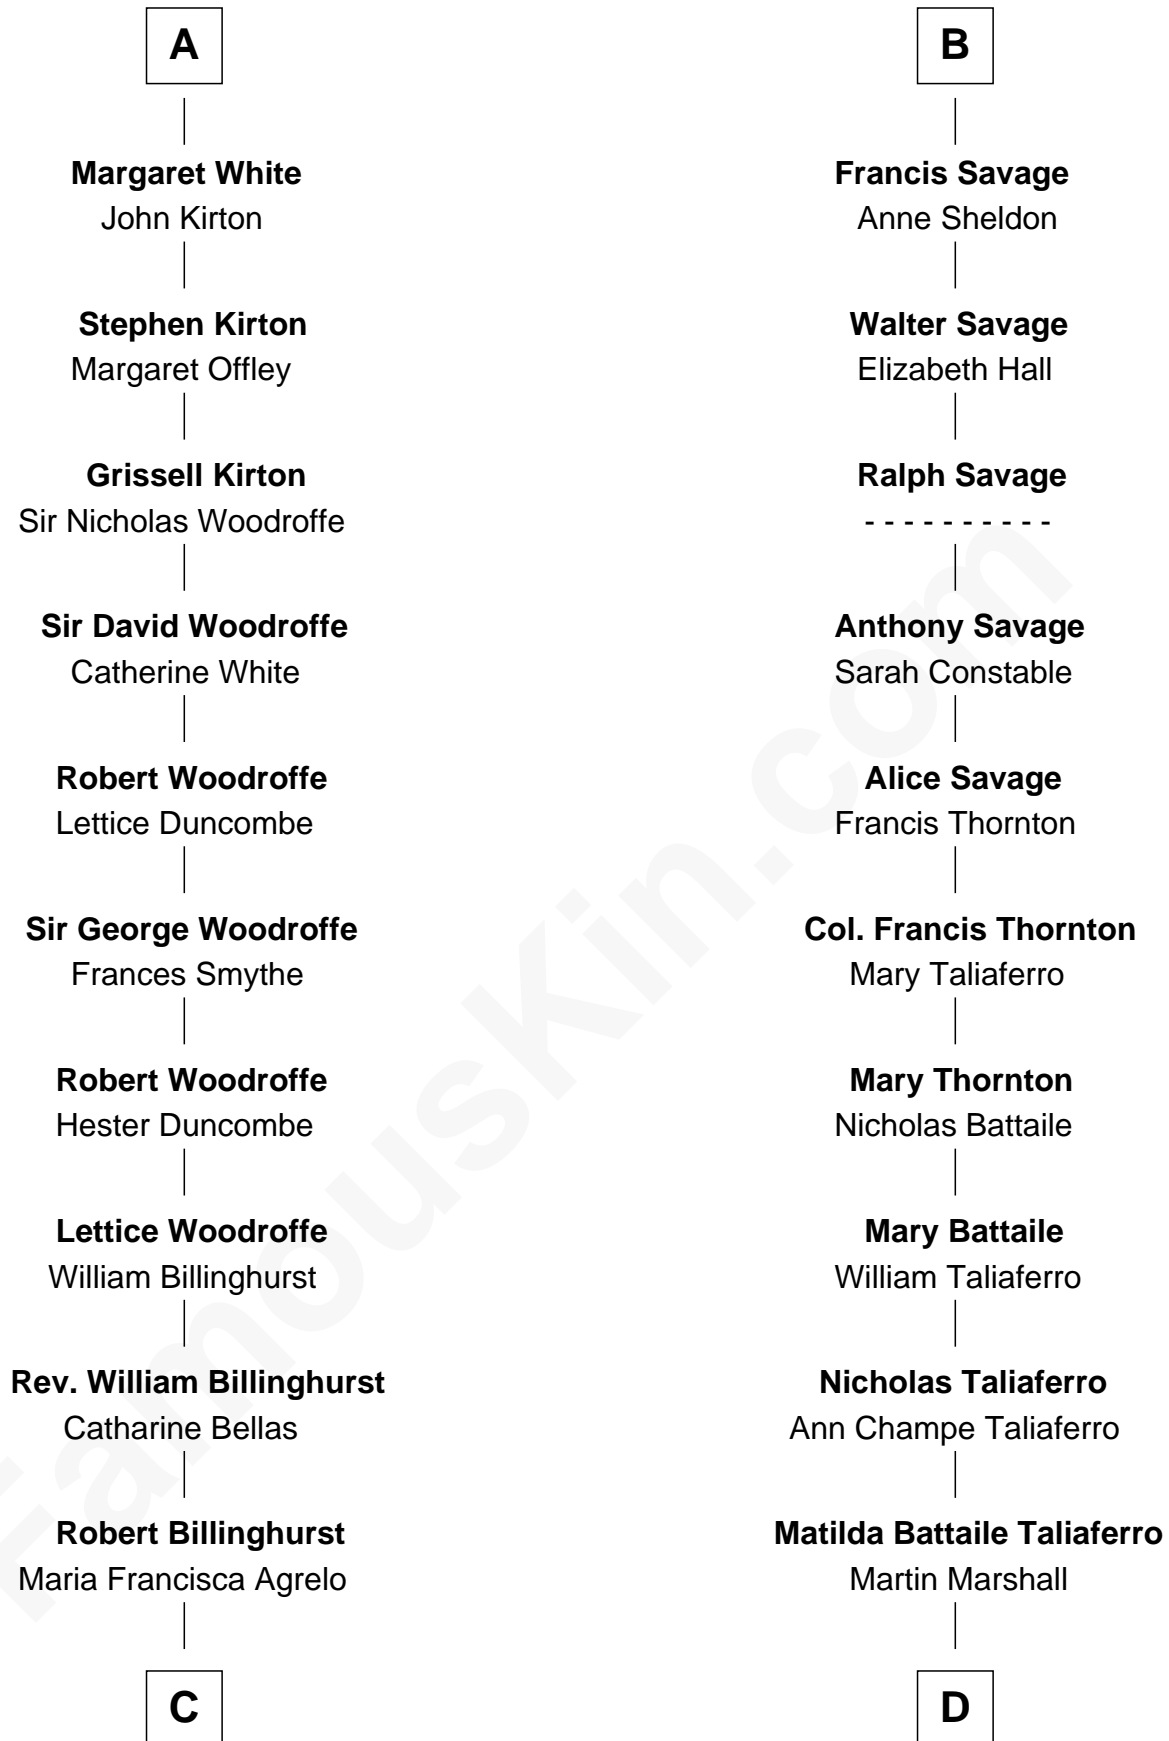

FamousKin.com Relationship Chart of

Guillermo Billinghurst

31st President of Peru

18th cousin 1 time removed of

General George C. Marshall

Author of "The Marshall Plan"

Bartholomew de Badlesmere

Margaret de Clare

C

Guillermo Eugenio Billinghurst

Belisaria Angulo

Guillermo Billinghurst

31st President of Peru

D

William Champe Marshall

Susan Myers