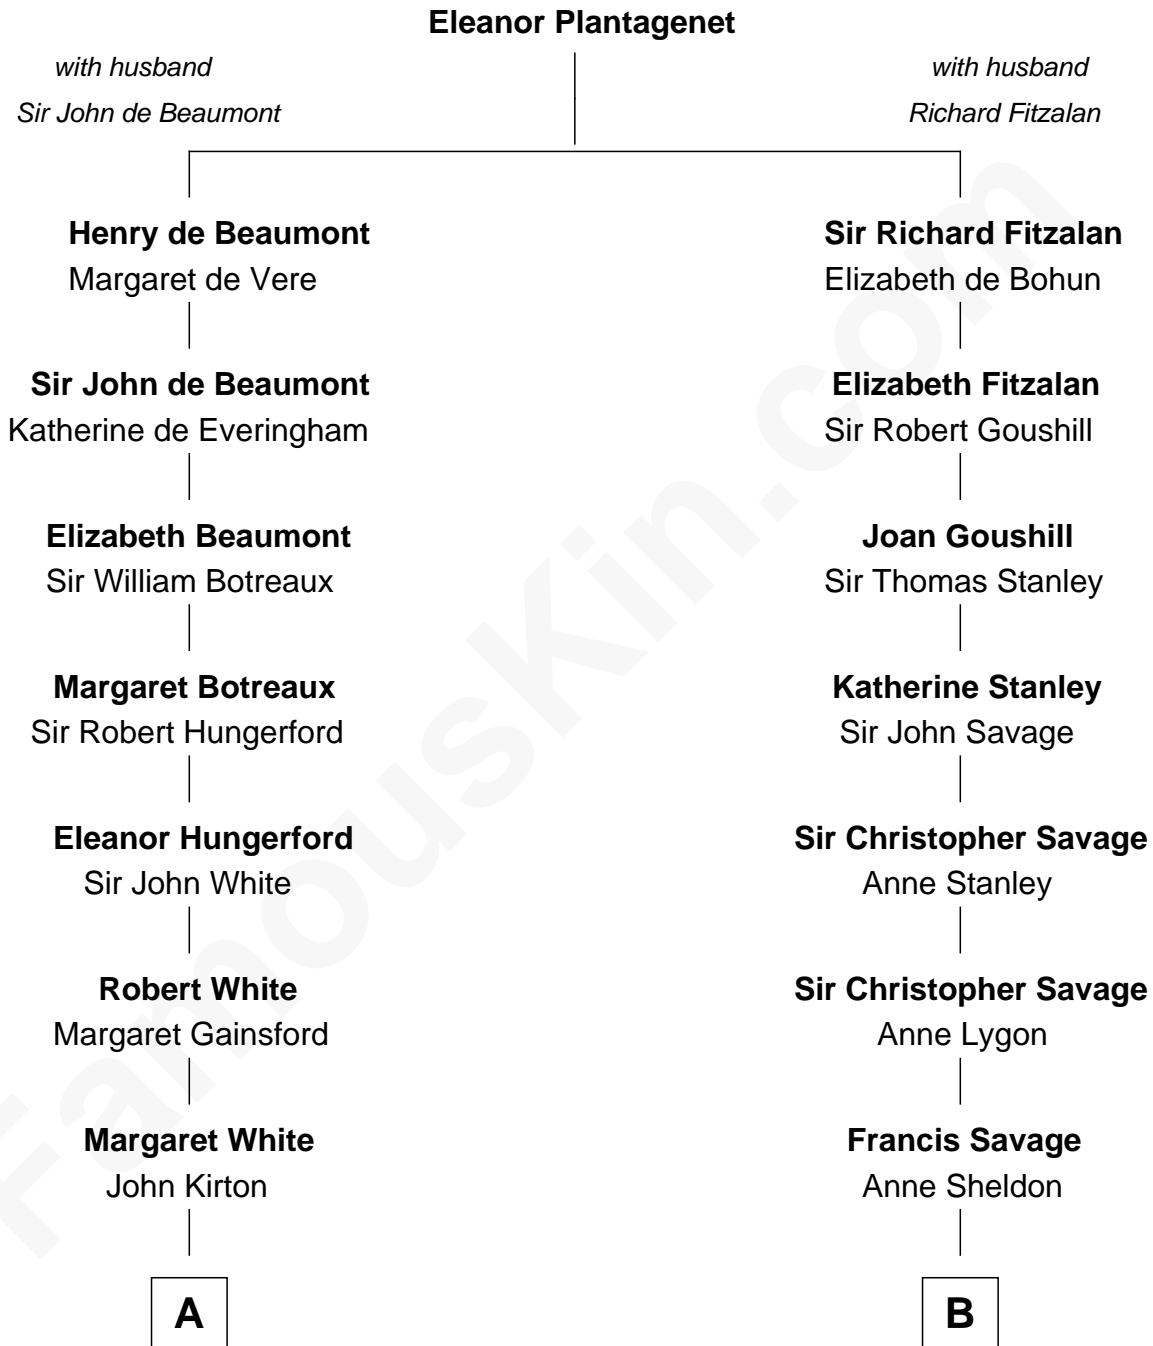

FamousKin.com Relationship Chart of

Guillermo Billinghurst

31st President of Peru

17th cousin 1 time removed of

General George C. Marshall

Author of "The Marshall Plan"

C

George Catlett Marshall

Laura Emily Bradford

General George C. Marshall

U.S. Army - World War II

FamousKin.com