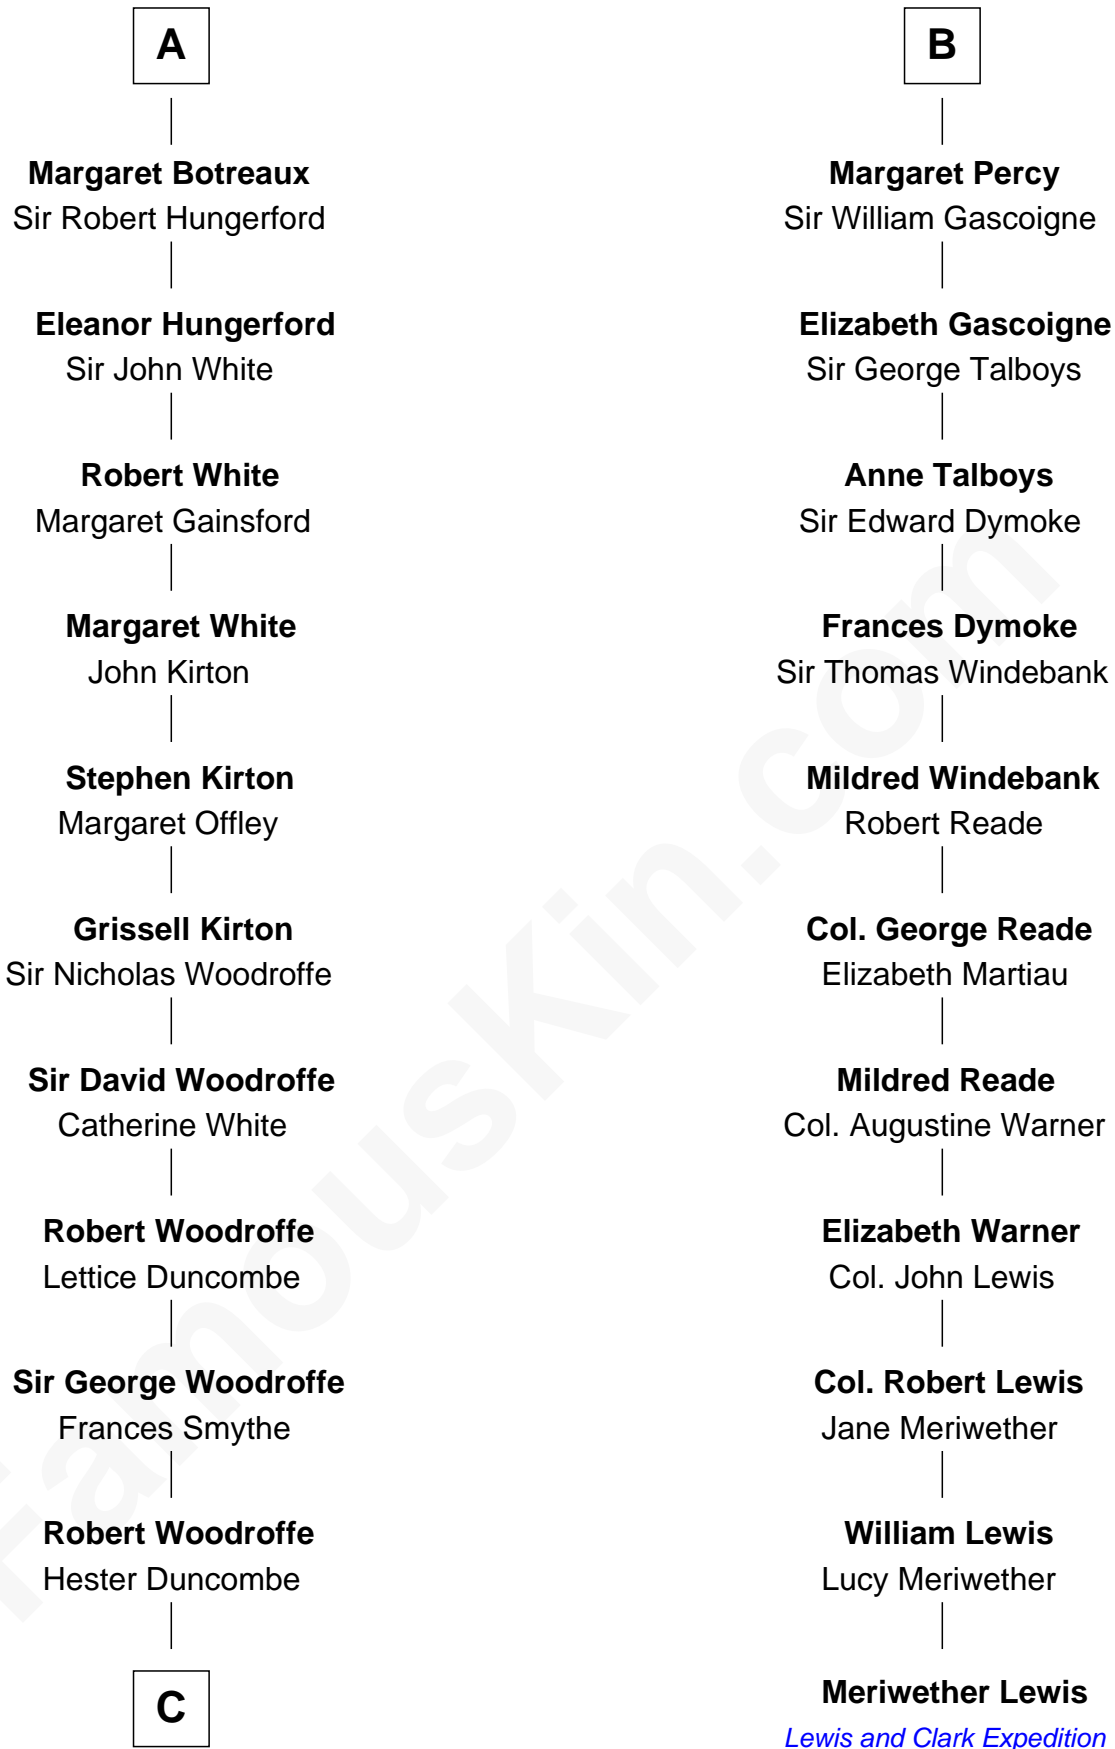

FamousKin.com
Relationship Chart of
Guillermo Billinghurst
31st President of Peru

17th cousin 4 times removed of
Meriwether Lewis
Lewis and Clark Expedition

C

Lettice Woodroffe

William Billinghurst

Rev. William Billinghurst

Catharine Bellas

Robert Billinghurst

Maria Francisca Agrelo

Guillermo Eugenio Billinghurst

Belisaria Angulo

Guillermo Billinghurst

31st President of Peru

FamousKin.com