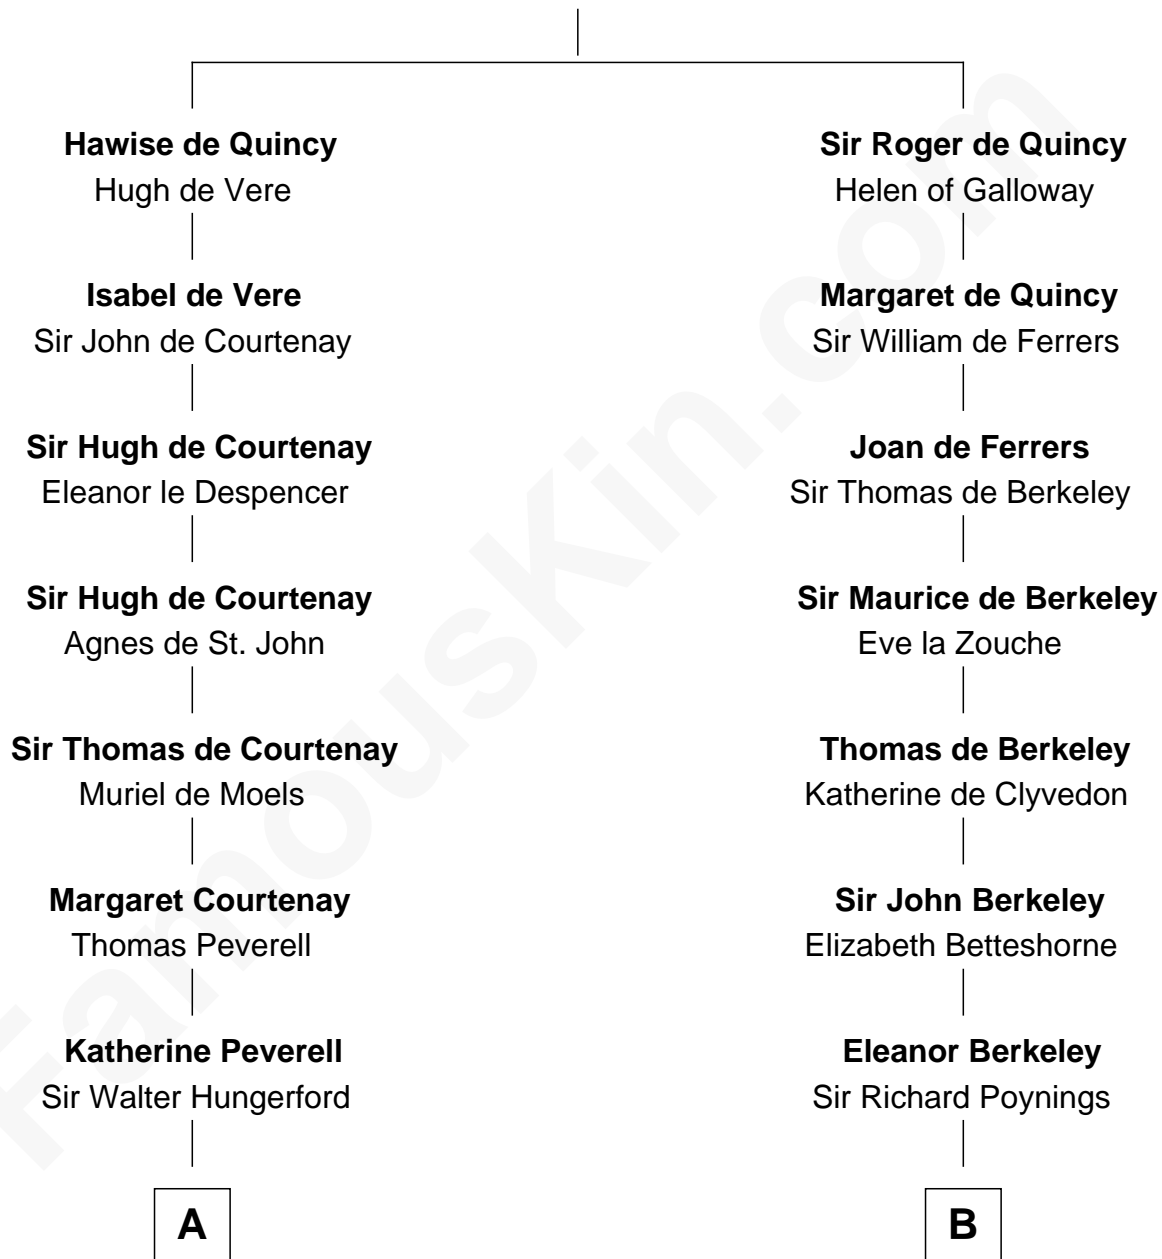

FamousKin.com
Relationship Chart of
Guillermo Billinghurst

31st President of Peru

18th cousin 3 times removed of

Meriwether Lewis

Lewis and Clark Expedition

Saher de Quincy
 Margaret de Beaumont

C

Lettice Woodroffe
William Billinghurst

Rev. William Billinghurst
Catharine Bellas

Robert Billinghurst
Maria Francisca Agrelo

Guillermo Eugenio Billinghurst
Belisaria Angulo

Guillermo Billinghurst
31st President of Peru

D

William Lewis
Lucy Meriwether

Meriwether Lewis
Lewis and Clark Expedition

FamousKin.com