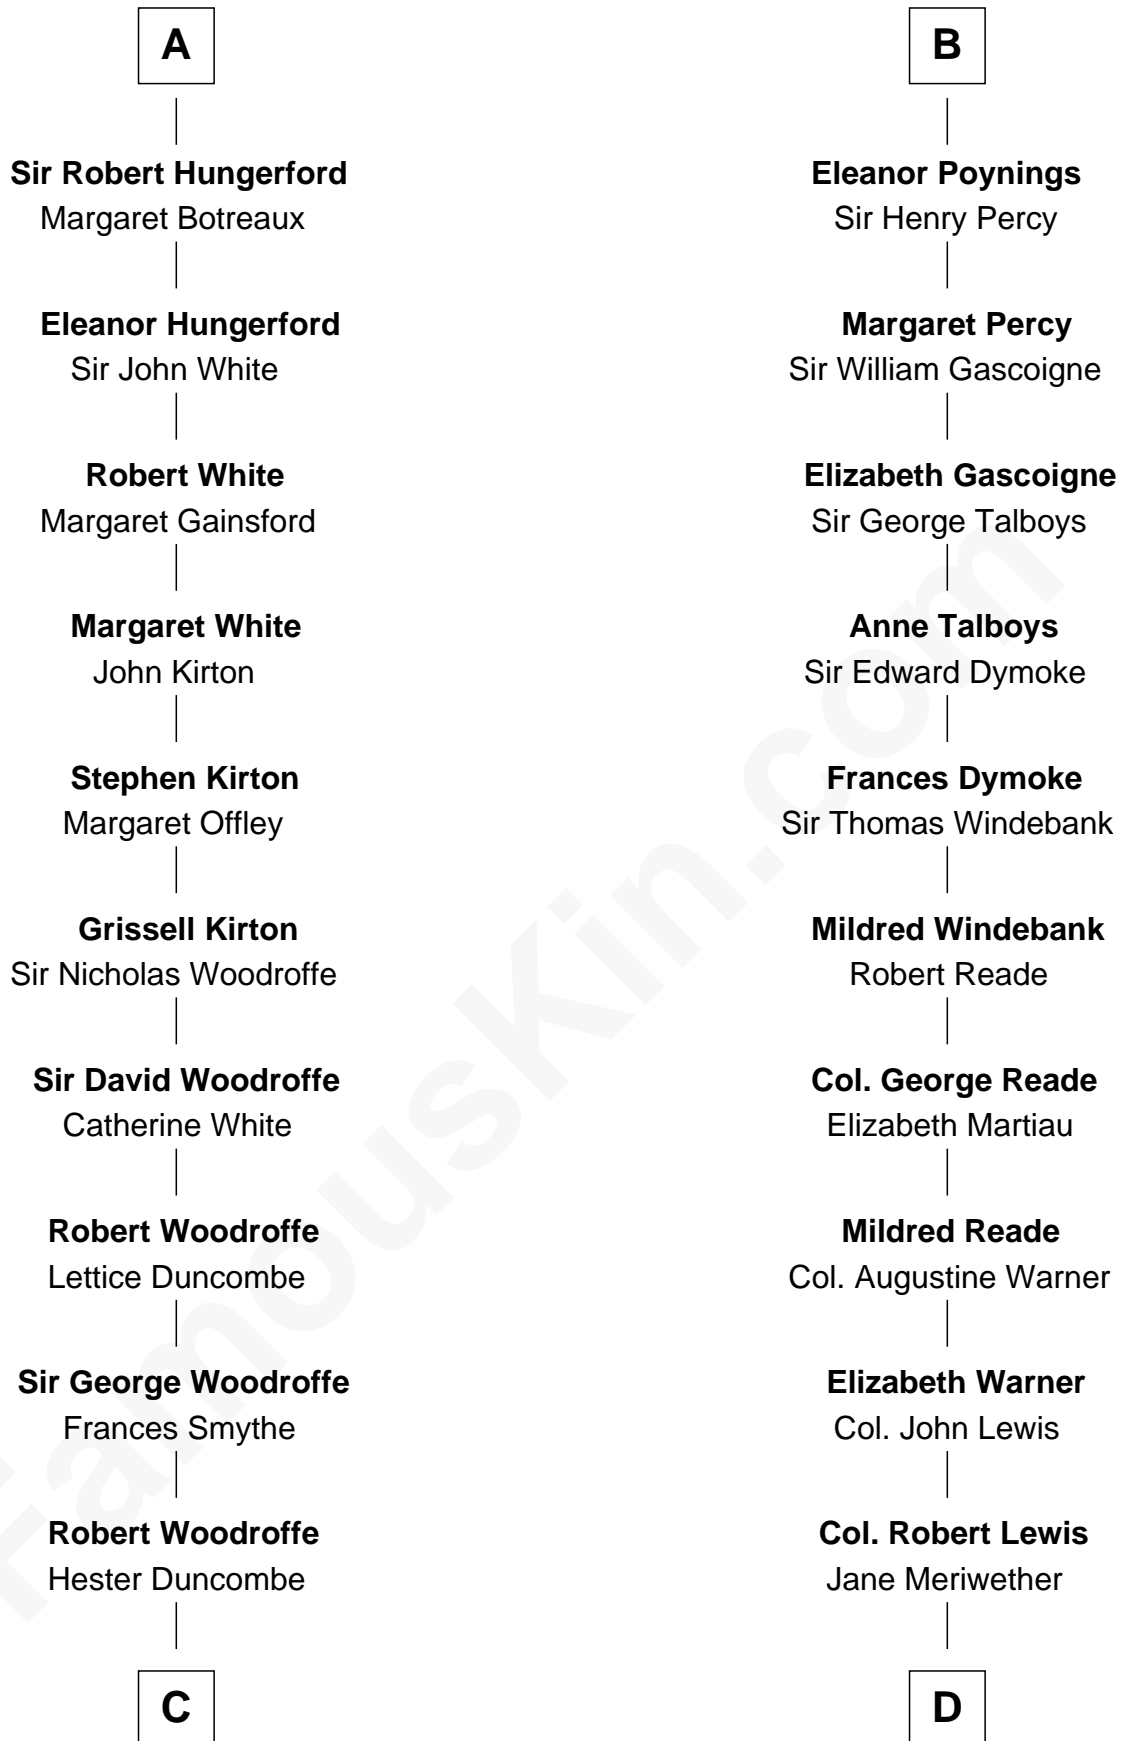

FamousKin.com
Relationship Chart of
Guillermo Billinghurst

31st President of Peru

18th cousin 3 times removed of

Meriwether Lewis

Lewis and Clark Expedition

Saher de Quincy
 Margaret de Beaumont

C

Lettice Woodroffe
William Billinghurst

Rev. William Billinghurst
Catharine Bellas

Robert Billinghurst
Maria Francisca Agrelo

Guillermo Eugenio Billinghurst
Belisaria Angulo

Guillermo Billinghurst
31st President of Peru

D

William Lewis
Lucy Meriwether

Meriwether Lewis
Lewis and Clark Expedition

FamousKin.com