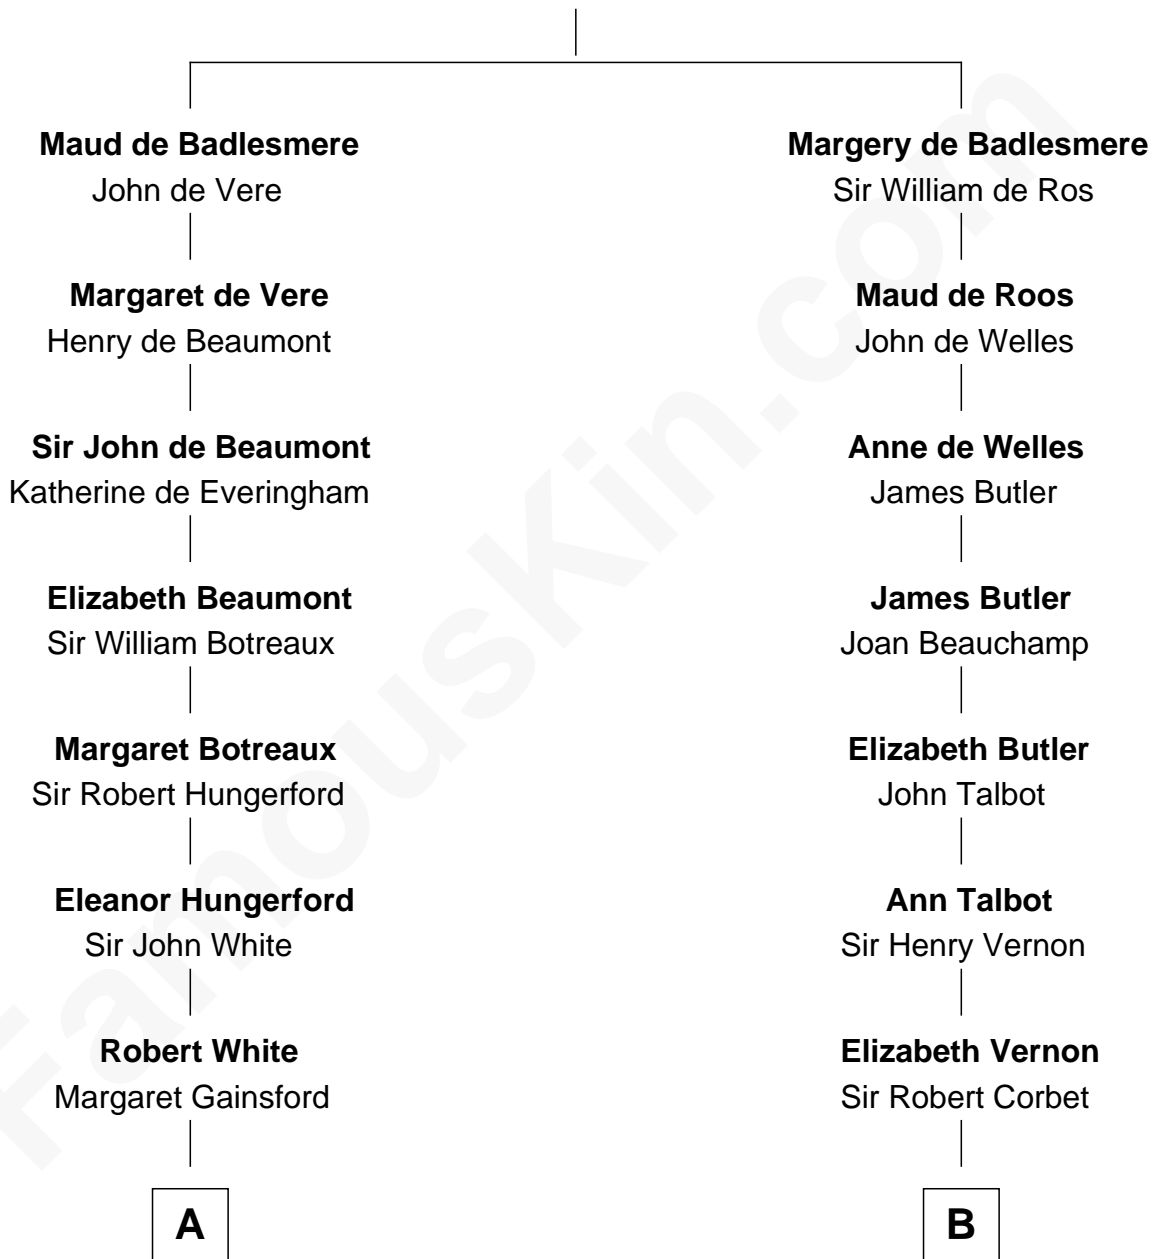

FamousKin.com Relationship Chart of

Guillermo Billinghurst

31st President of Peru

18th cousin of

Joan Fontaine

Movie Actress

Bartholomew de Badlesmere

Margaret de Clare

C

Guillermo Eugenio Billinghurst

Belisaria Angulo

Guillermo Billinghurst

31st President of Peru

D

Walter Augustus De Havilland

Lillian Augusta Ruse