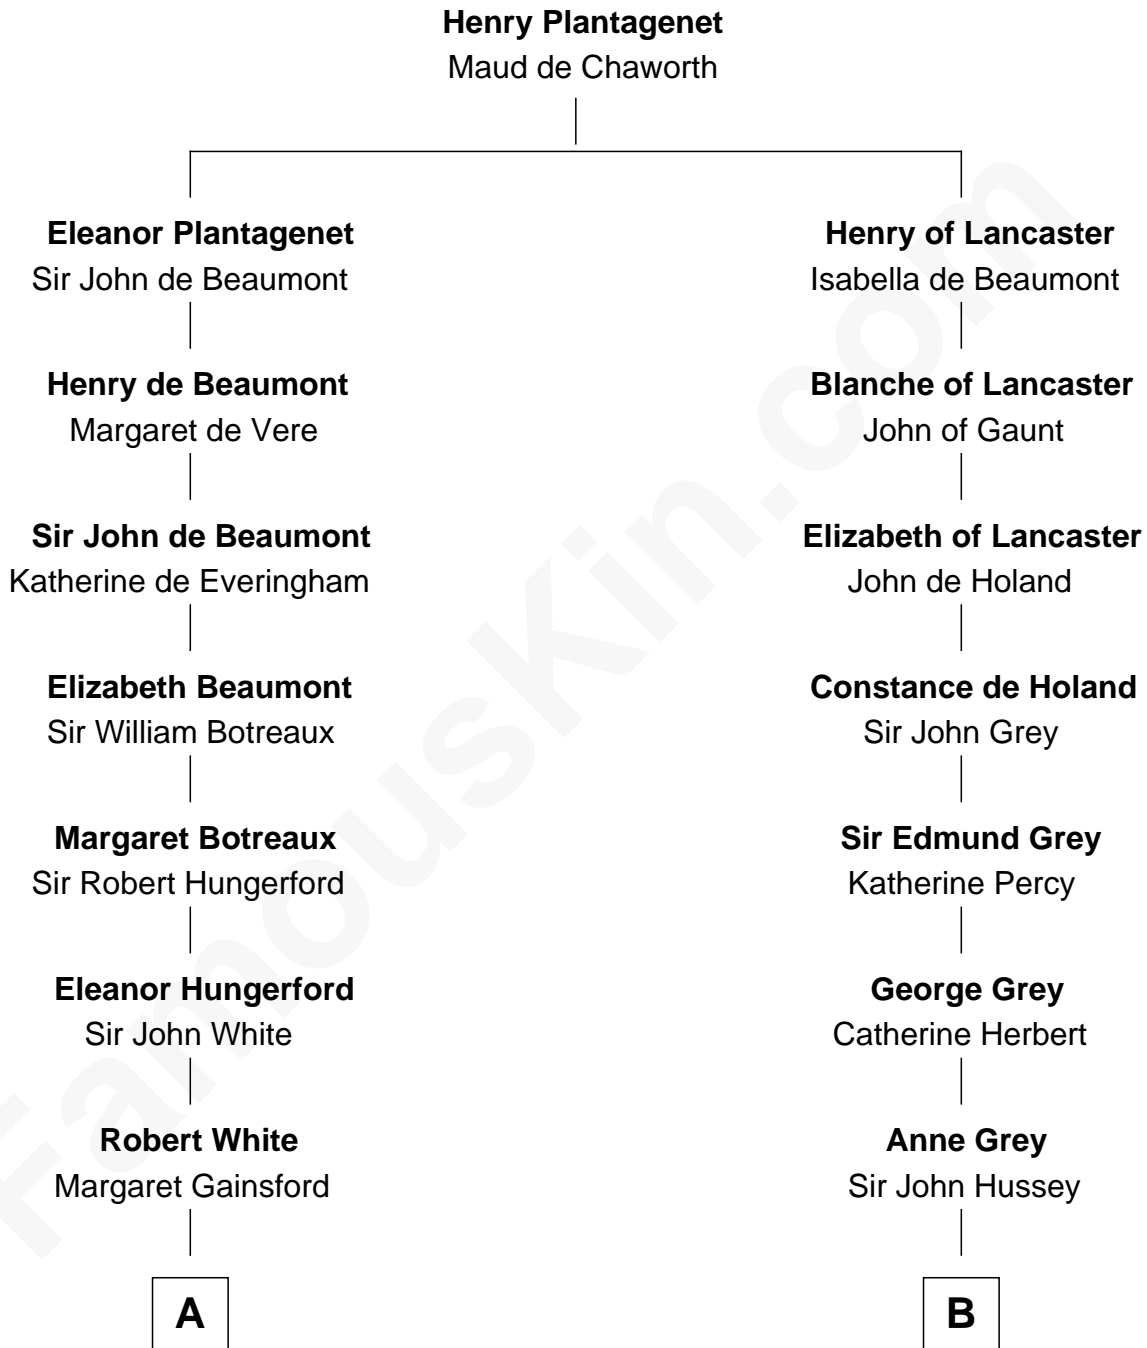

FamousKin.com
Relationship Chart of
Guillermo Billinghurst
31st President of Peru

14th cousin 4 times removed of
DeWitt Clinton
6th Governor of New York

C

Guillermo Eugenio Billinghurst

Belisaria Angulo

Guillermo Billinghurst

31st President of Peru

FamousKin.com