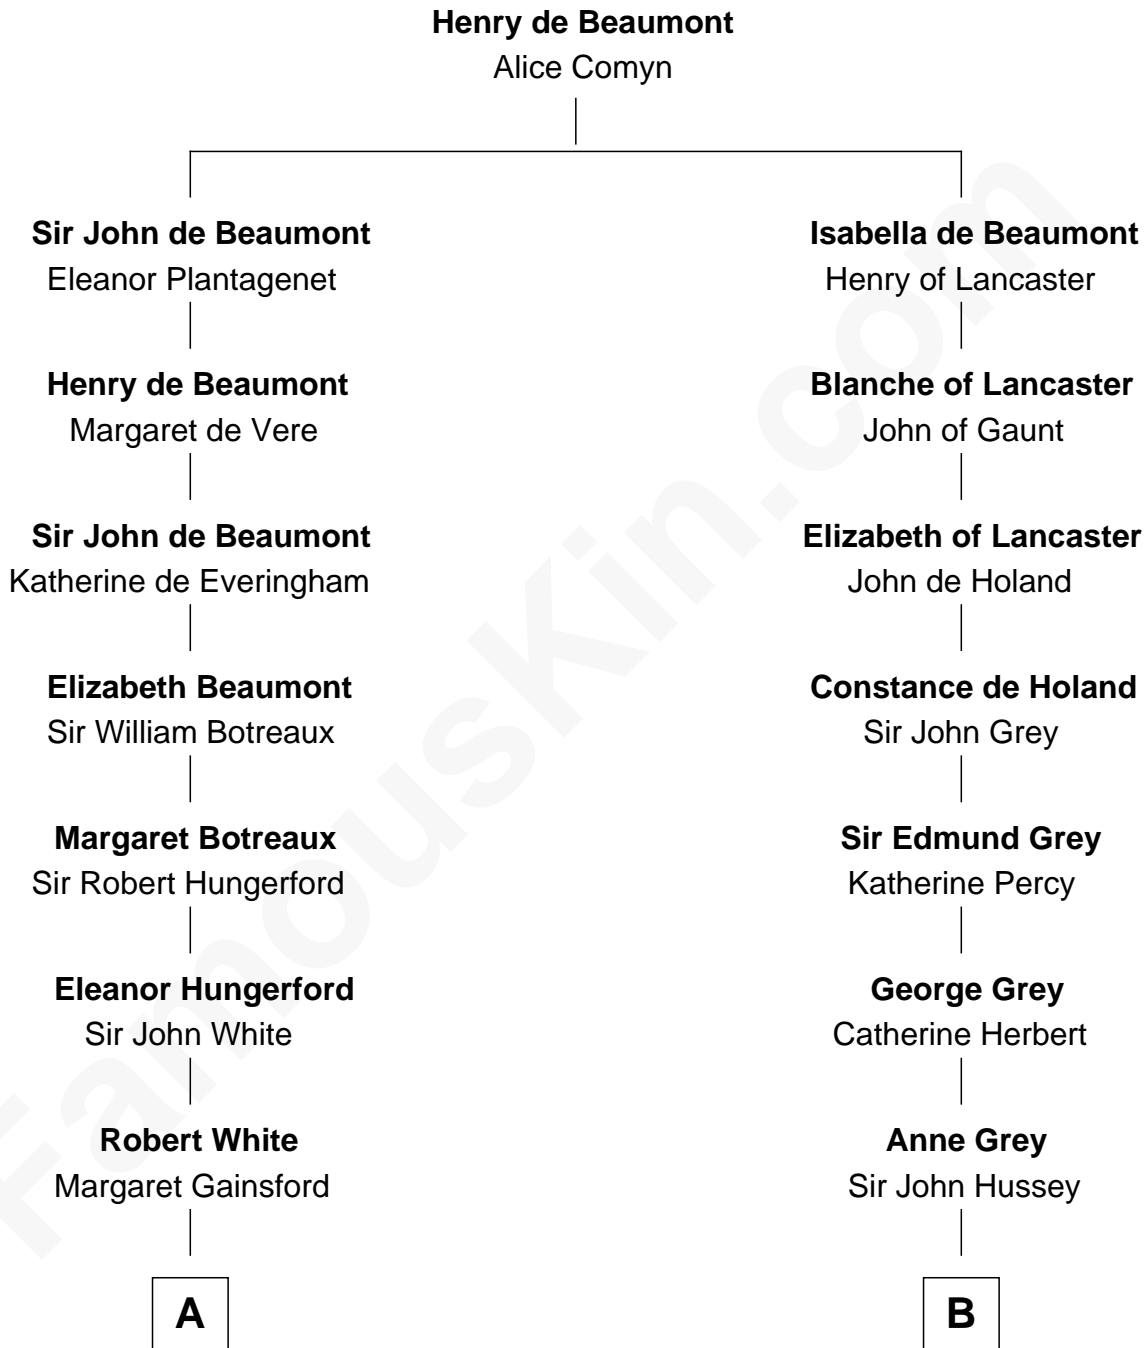

**FamousKin.com**  
**Relationship Chart of**  
**Guillermo Billinghurst**  
*31st President of Peru*

**14th cousin 4 times removed of**

**DeWitt Clinton**  
*6th Governor of New York*

C

Guillermo Eugenio Billinghurst

Belisaria Angulo

Guillermo Billinghurst

*31st President of Peru*

FamousKin.com