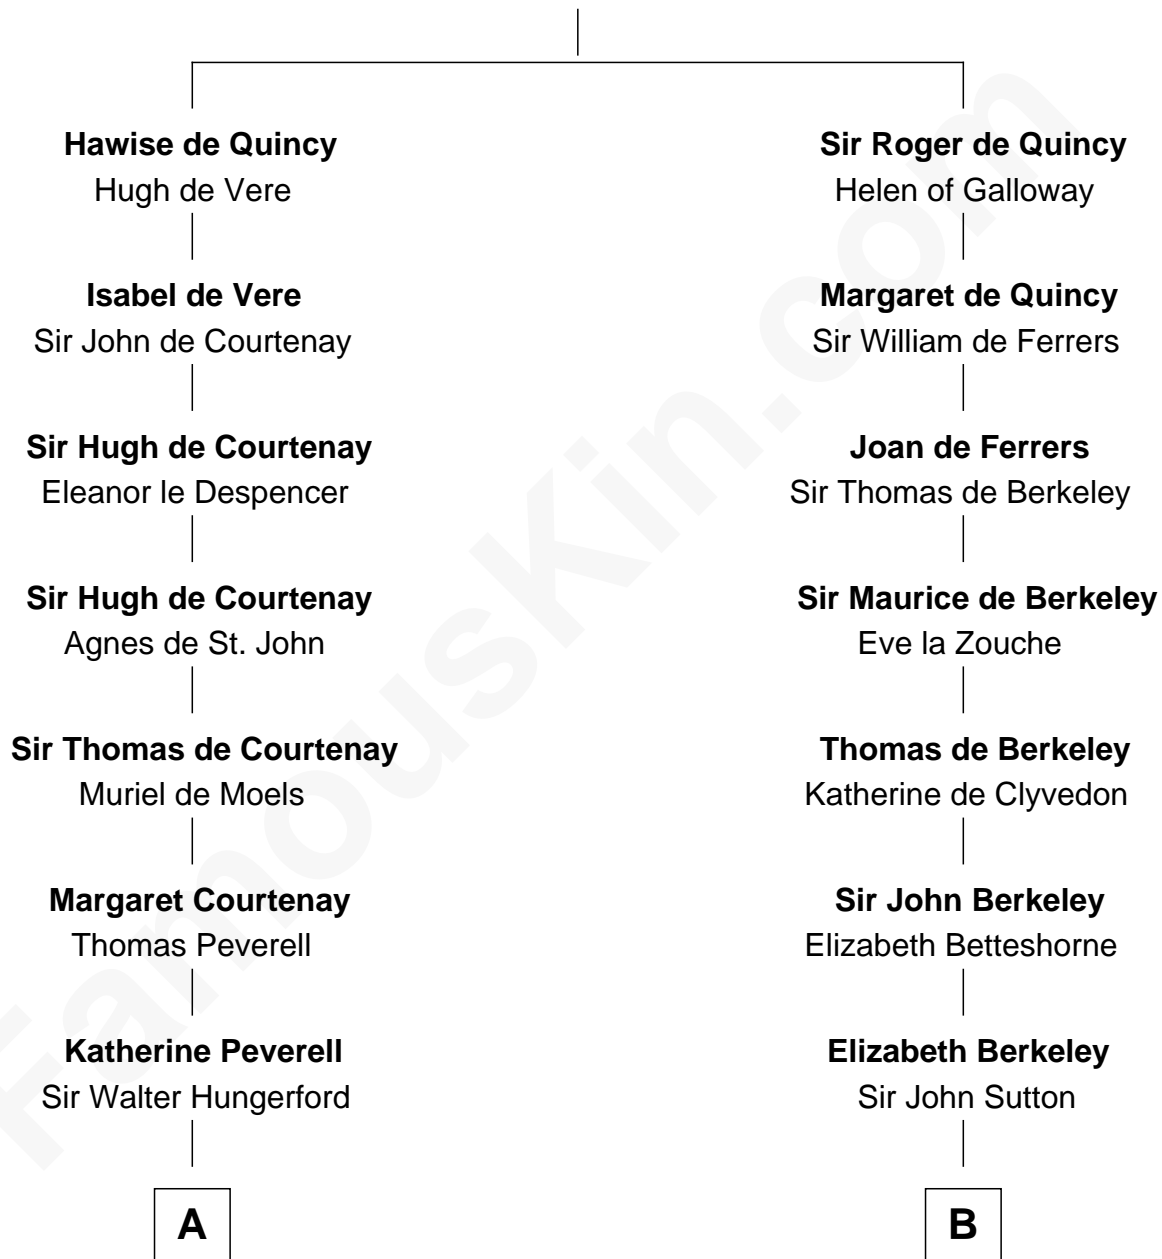

**FamousKin.com**  
**Relationship Chart of**  
**Guillermo Billinghurst**

*31st President of Peru*

**17th cousin 4 times removed of**

**DeWitt Clinton**

*6th Governor of New York*

**Saher de Quincy**  
 Margaret de Beaumont

**C**

**Lettice Woodroffe**

William Billinghurst

**Rev. William Billinghurst**

Catharine Bellas

**Robert Billinghurst**

Maria Francisca Agrelo

**Guillermo Eugenio Billinghurst**

Belisaria Angulo

**Guillermo Billinghurst**

*31st President of Peru*

FamousKin.com