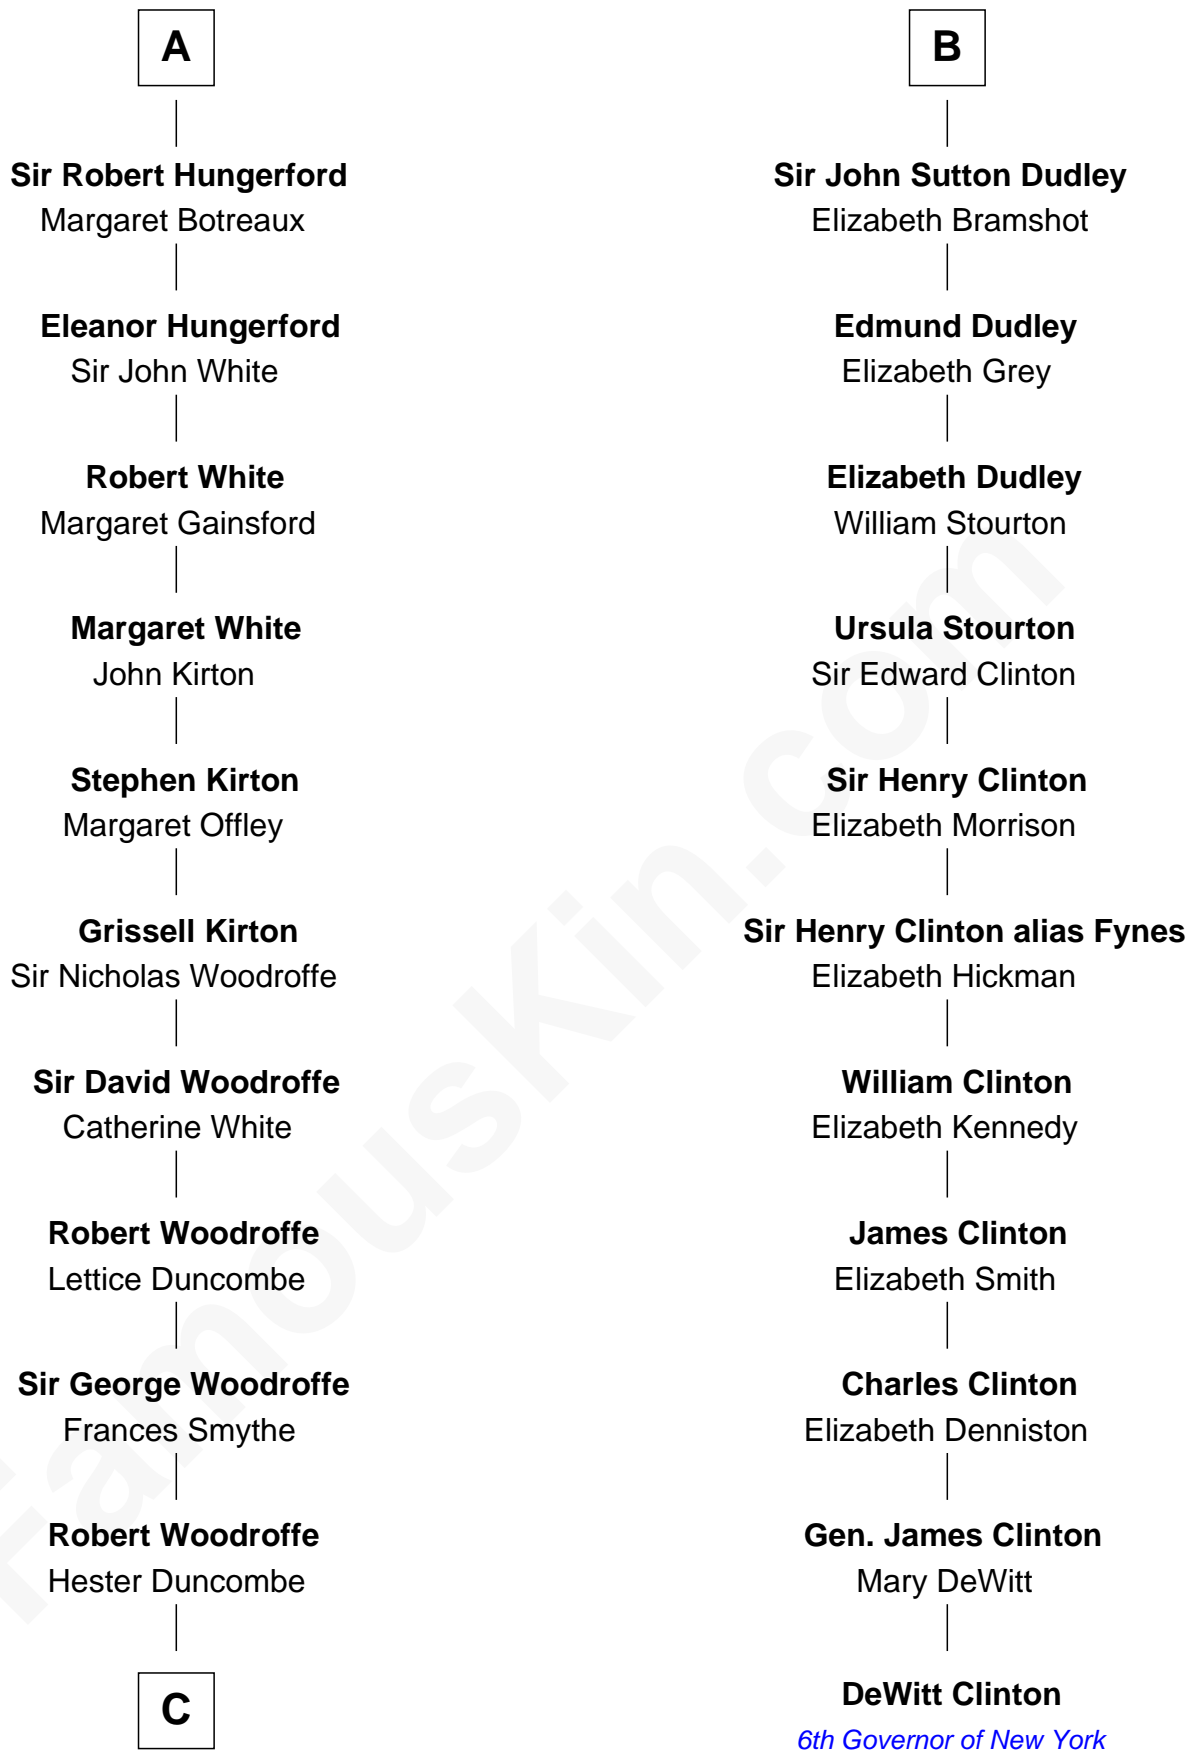

**FamousKin.com**  
**Relationship Chart of**  
**Guillermo Billinghurst**

*31st President of Peru*

**17th cousin 4 times removed of**

**DeWitt Clinton**

*6th Governor of New York*

**Saher de Quincy**  
 Margaret de Beaumont

**C**

**Lettice Woodroffe**

William Billinghurst

**Rev. William Billinghurst**

Catharine Bellas

**Robert Billinghurst**

Maria Francisca Agrelo

**Guillermo Eugenio Billinghurst**

Belisaria Angulo

**Guillermo Billinghurst**

*31st President of Peru*

FamousKin.com