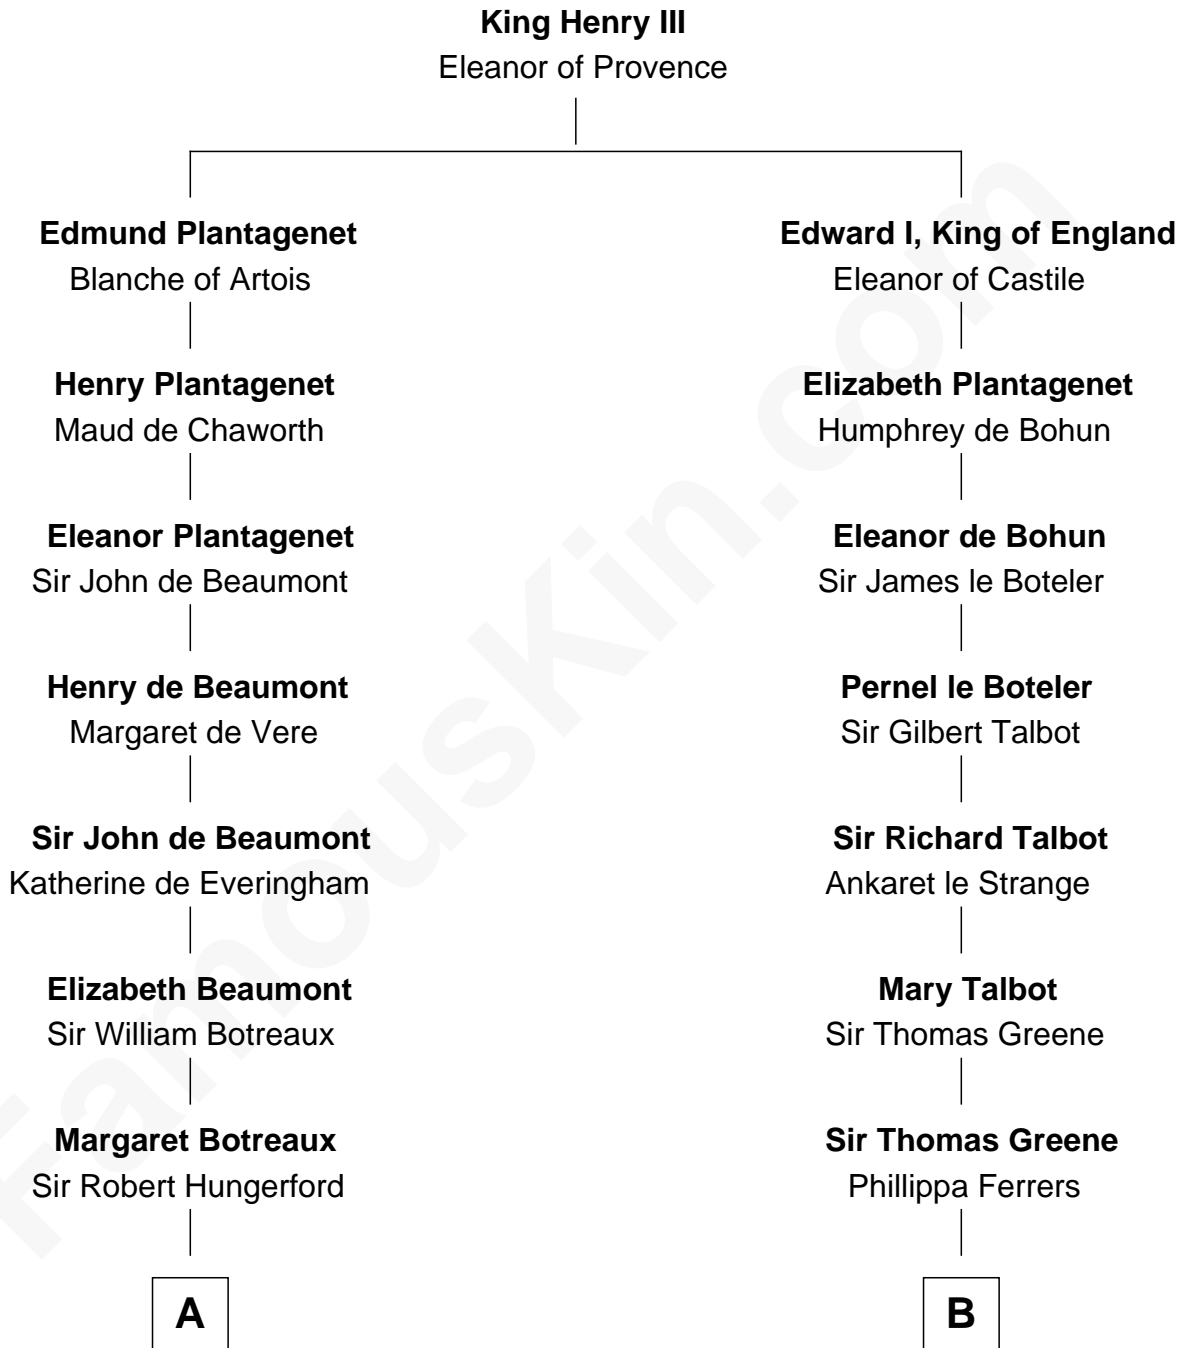

FamousKin.com
Relationship Chart of
Guillermo Billinghurst
31st President of Peru

15th cousin 5 times removed of

Jonathan Swift
Author of Gulliver's Travels

C

Rev. William Billinghurst

Catharine Bellas

Robert Billinghurst

Maria Francisca Agrelo

Guillermo Eugenio Billinghurst

Belisaria Angulo

Guillermo Billinghurst

31st President of Peru

FamousKin.com