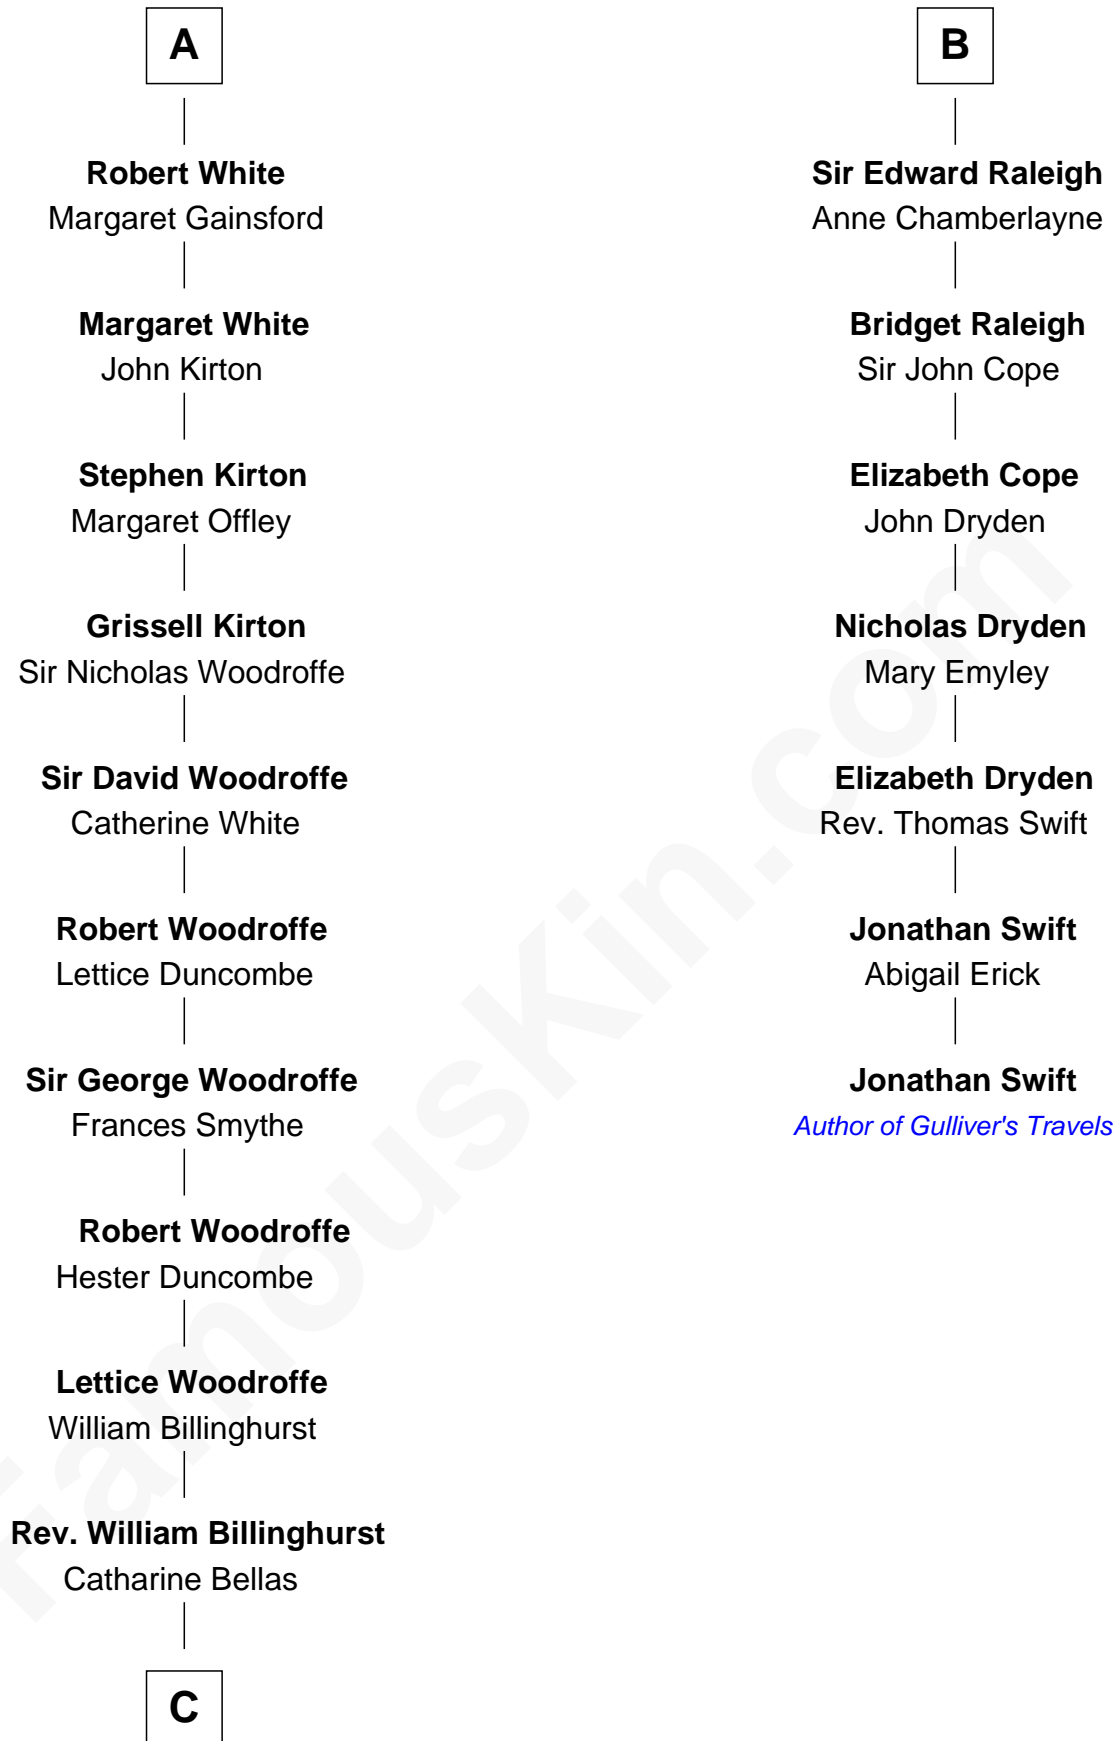

FamousKin.com
Relationship Chart of
Guillermo Billinghurst
31st President of Peru

13th cousin 6 times removed of

Jonathan Swift
Author of Gulliver's Travels

C

—
Robert Billinghurst
Maria Francisca Agrelo

—
Guillermo Eugenio Billinghurst
Belisaria Angulo

—
Guillermo Billinghurst
31st President of Peru

FamousKin.com