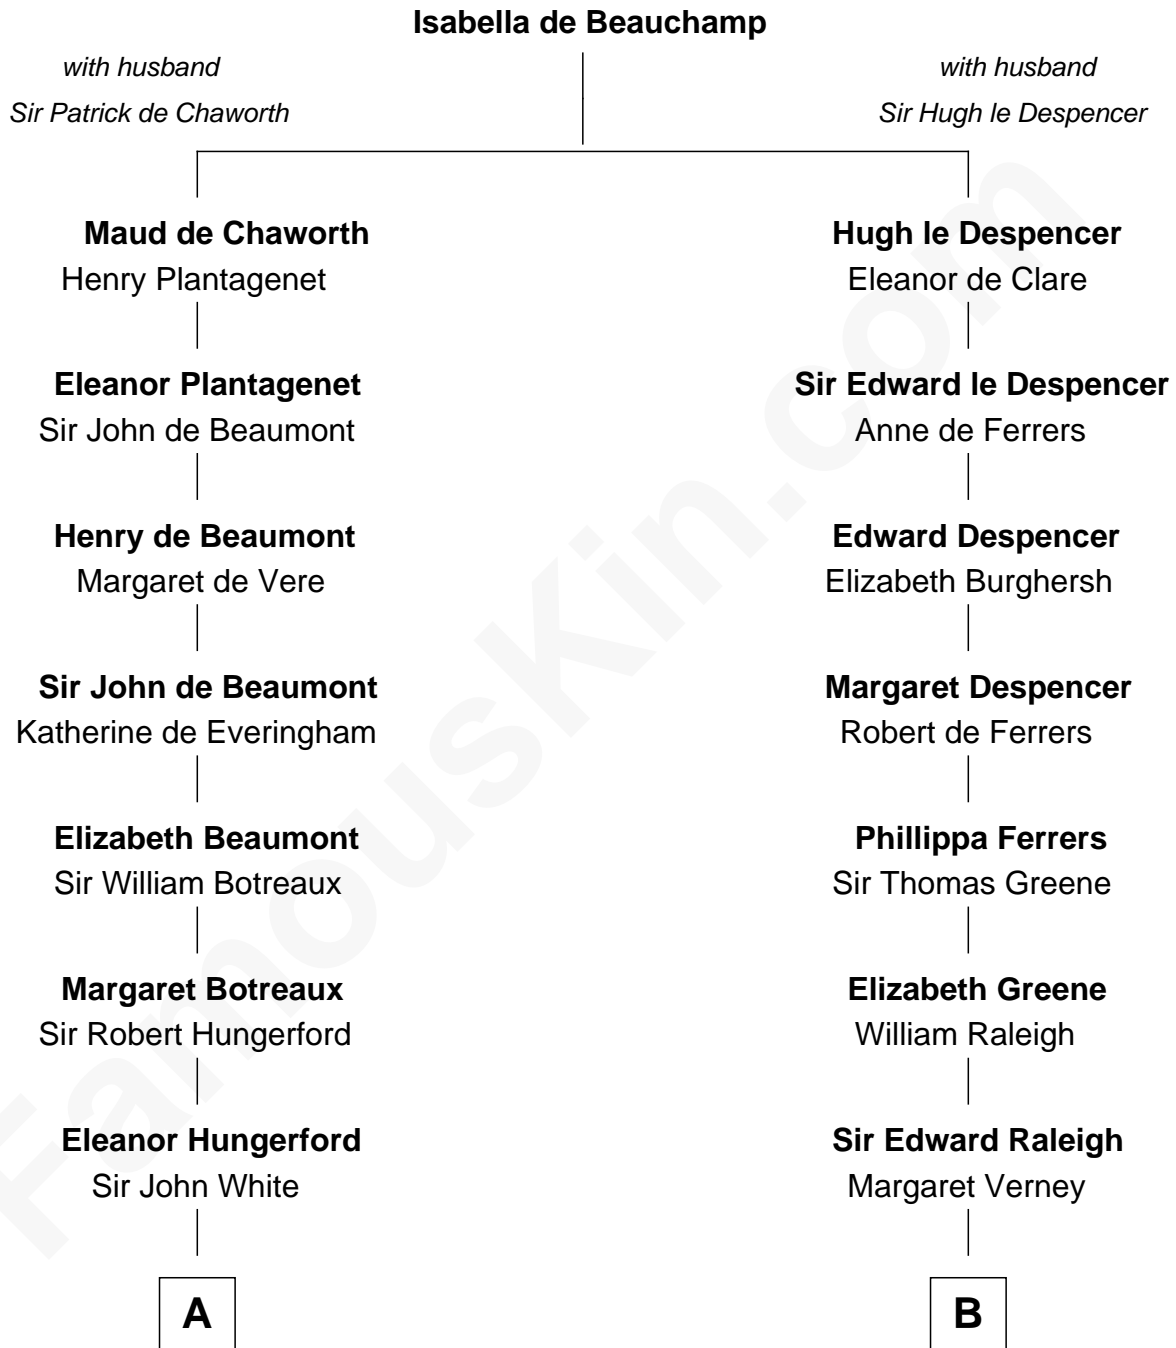

FamousKin.com
Relationship Chart of
Guillermo Billinghurst
31st President of Peru

13th cousin 6 times removed of

Jonathan Swift
Author of Gulliver's Travels

C

—
Robert Billinghurst
Maria Francisca Agrelo

—
Guillermo Eugenio Billinghurst
Belisaria Angulo

—
Guillermo Billinghurst
31st President of Peru

FamousKin.com