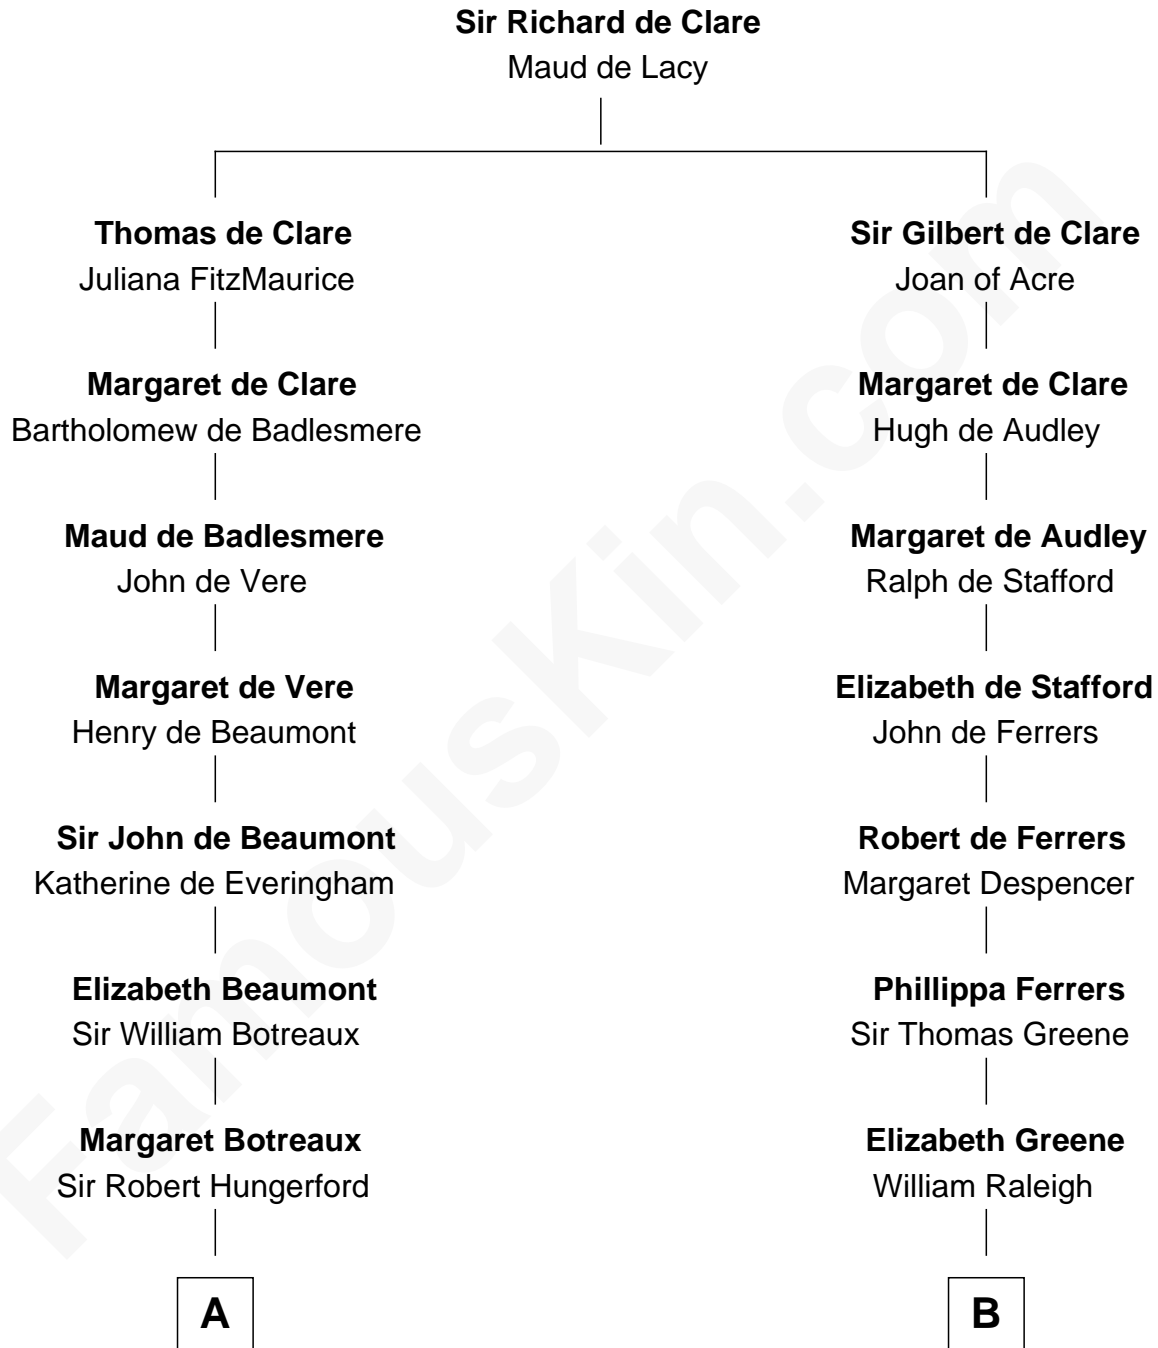

**FamousKin.com**  
**Relationship Chart of**  
**Guillermo Billinghurst**  
*31st President of Peru*

14th cousin 6 times removed of

**Jonathan Swift**  
*Author of Gulliver's Travels*

**C**

Rev. William Billinghurst

Catharine Bellas

Robert Billinghurst

Maria Francisca Agrelo

Guillermo Eugenio Billinghurst

Belisaria Angulo

Guillermo Billinghurst

*31st President of Peru*

FamousKin.com