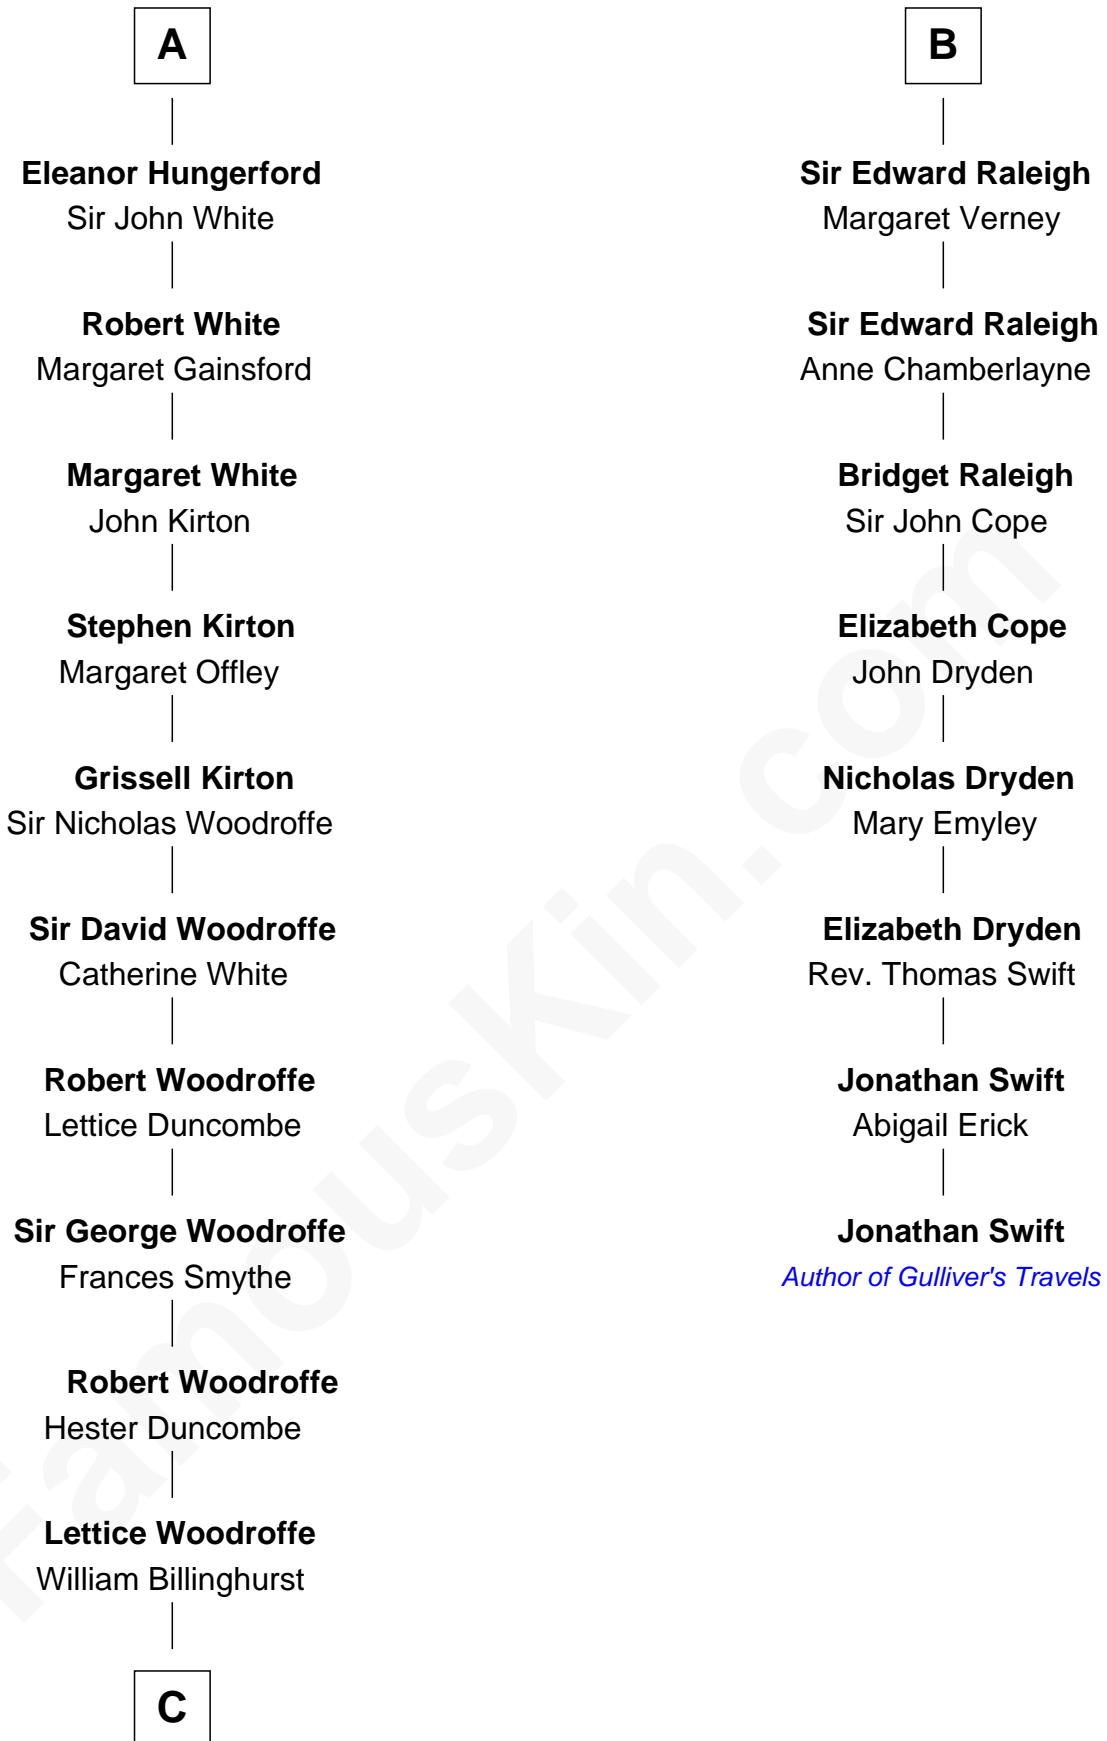

**FamousKin.com**  
**Relationship Chart of**  
**Guillermo Billinghurst**  
*31st President of Peru*

14th cousin 6 times removed of

**Jonathan Swift**  
*Author of Gulliver's Travels*

**C**

Rev. William Billinghurst

Catharine Bellas

Robert Billinghurst

Maria Francisca Agrelo

Guillermo Eugenio Billinghurst

Belisaria Angulo

Guillermo Billinghurst

*31st President of Peru*

FamousKin.com