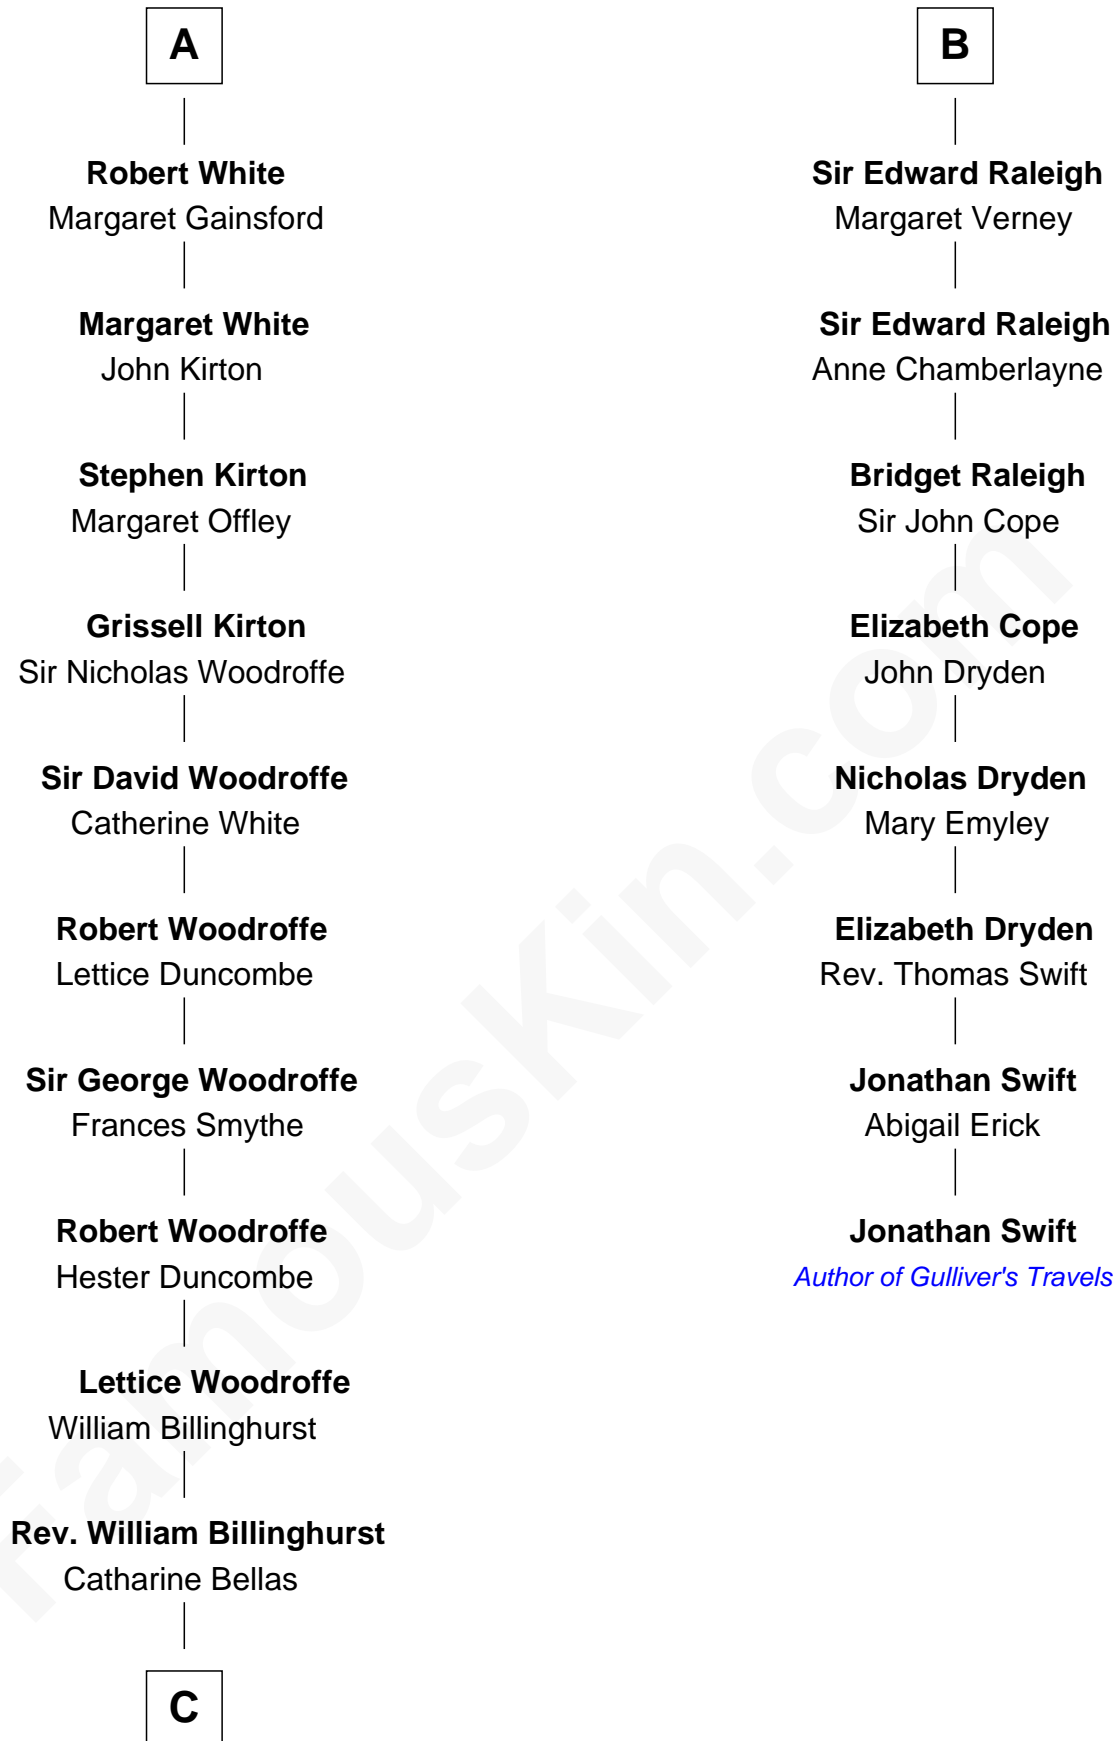

FamousKin.com
Relationship Chart of
Guillermo Billinghurst
31st President of Peru

14th cousin 5 times removed of

Jonathan Swift
Author of Gulliver's Travels

Sir Hugh le Despencer
 Aveline Basset

C

—
Robert Billinghurst
Maria Francisca Agrelo

—
Guillermo Eugenio Billinghurst
Belisaria Angulo

—
Guillermo Billinghurst
31st President of Peru

FamousKin.com