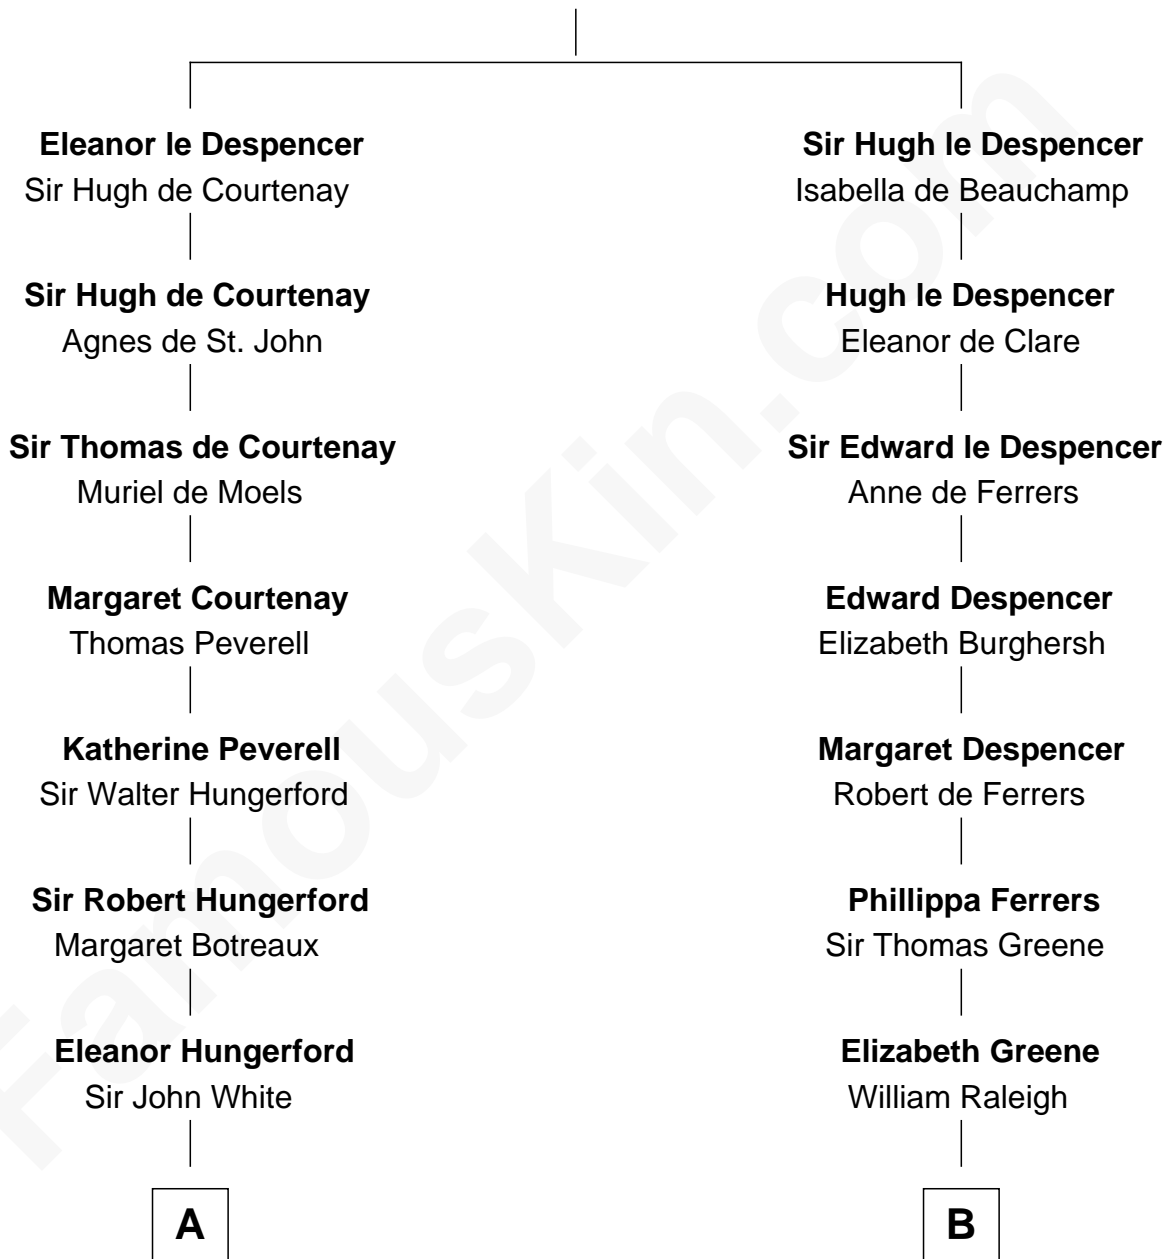

FamousKin.com
Relationship Chart of
Guillermo Billinghurst
31st President of Peru

14th cousin 5 times removed of

Jonathan Swift
Author of Gulliver's Travels

Sir Hugh le Despencer
 Aveline Basset

C

—
Robert Billinghurst
Maria Francisca Agrelo

—
Guillermo Eugenio Billinghurst
Belisaria Angulo

—
Guillermo Billinghurst
31st President of Peru

FamousKin.com