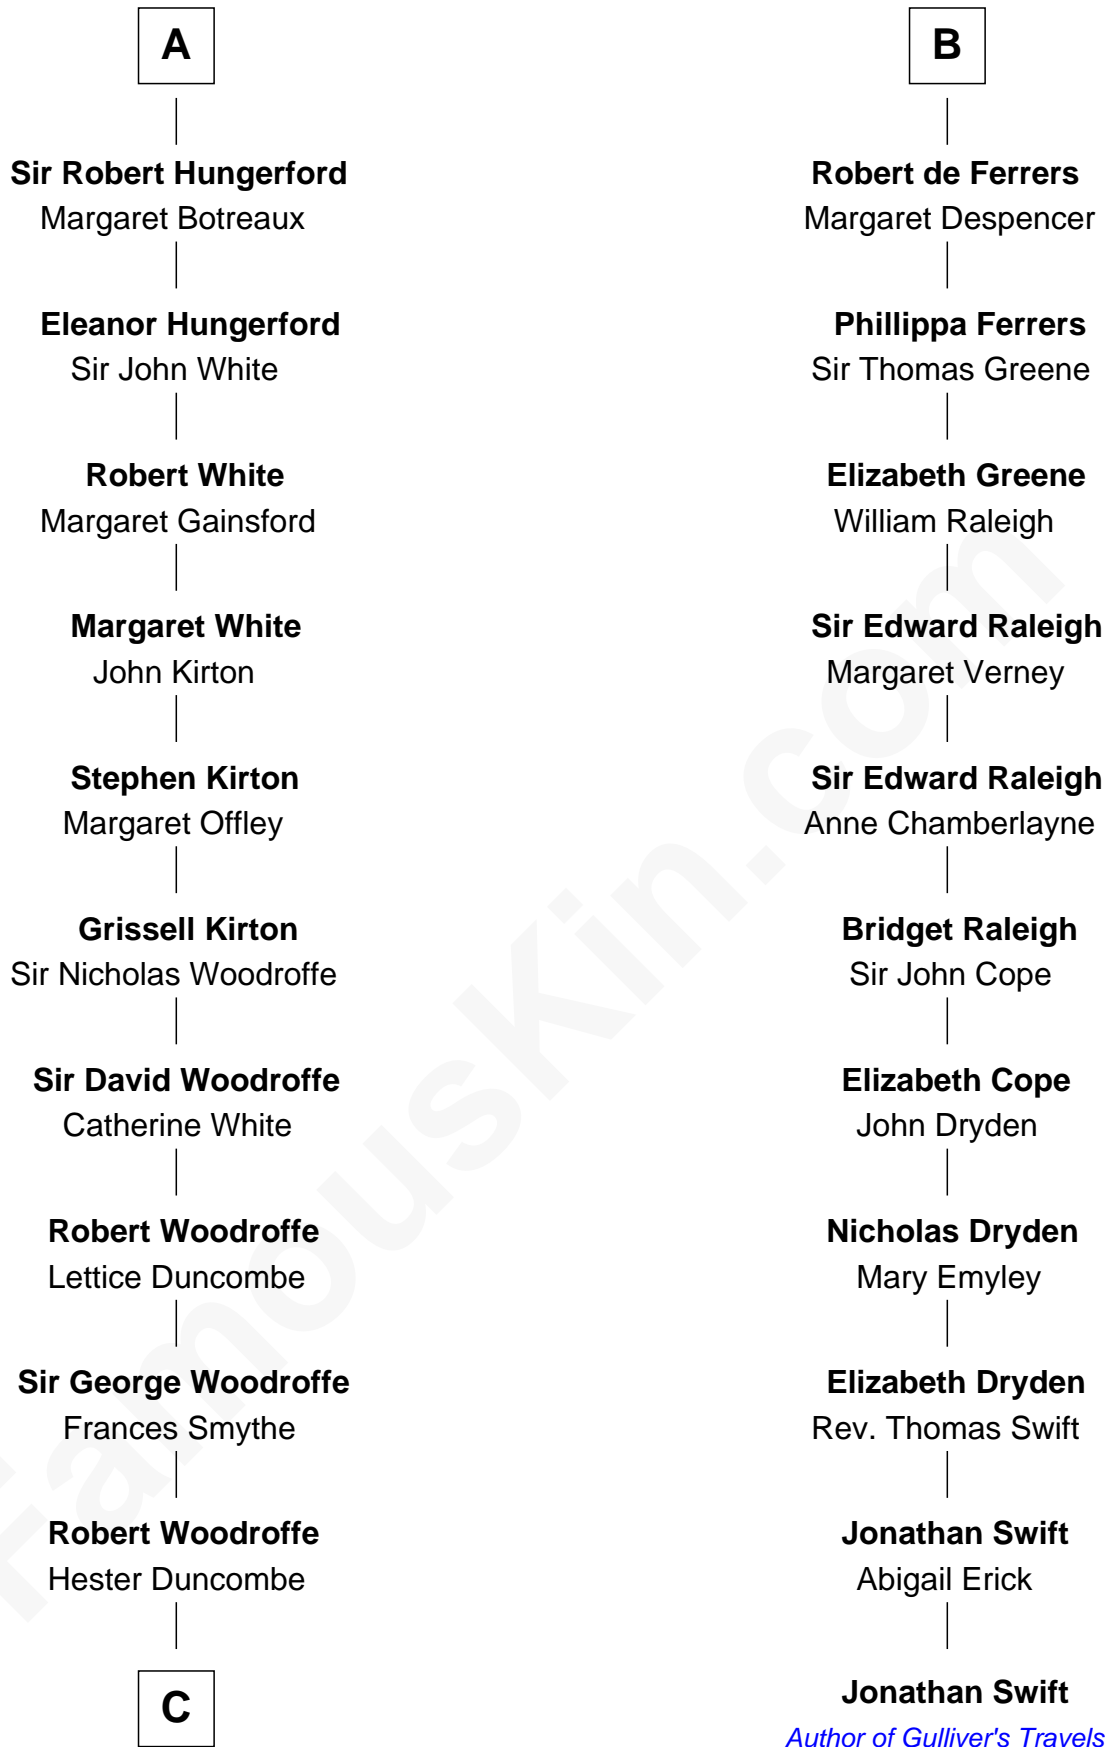

FamousKin.com
Relationship Chart of
Guillermo Billinghurst
31st President of Peru

17th cousin 4 times removed of

Jonathan Swift
Author of Gulliver's Travels

C

Lettice Woodroffe

William Billinghurst

Rev. William Billinghurst

Catharine Bellas

Robert Billinghurst

Maria Francisca Agrelo

Guillermo Eugenio Billinghurst

Belisaria Angulo

Guillermo Billinghurst

31st President of Peru

FamousKin.com