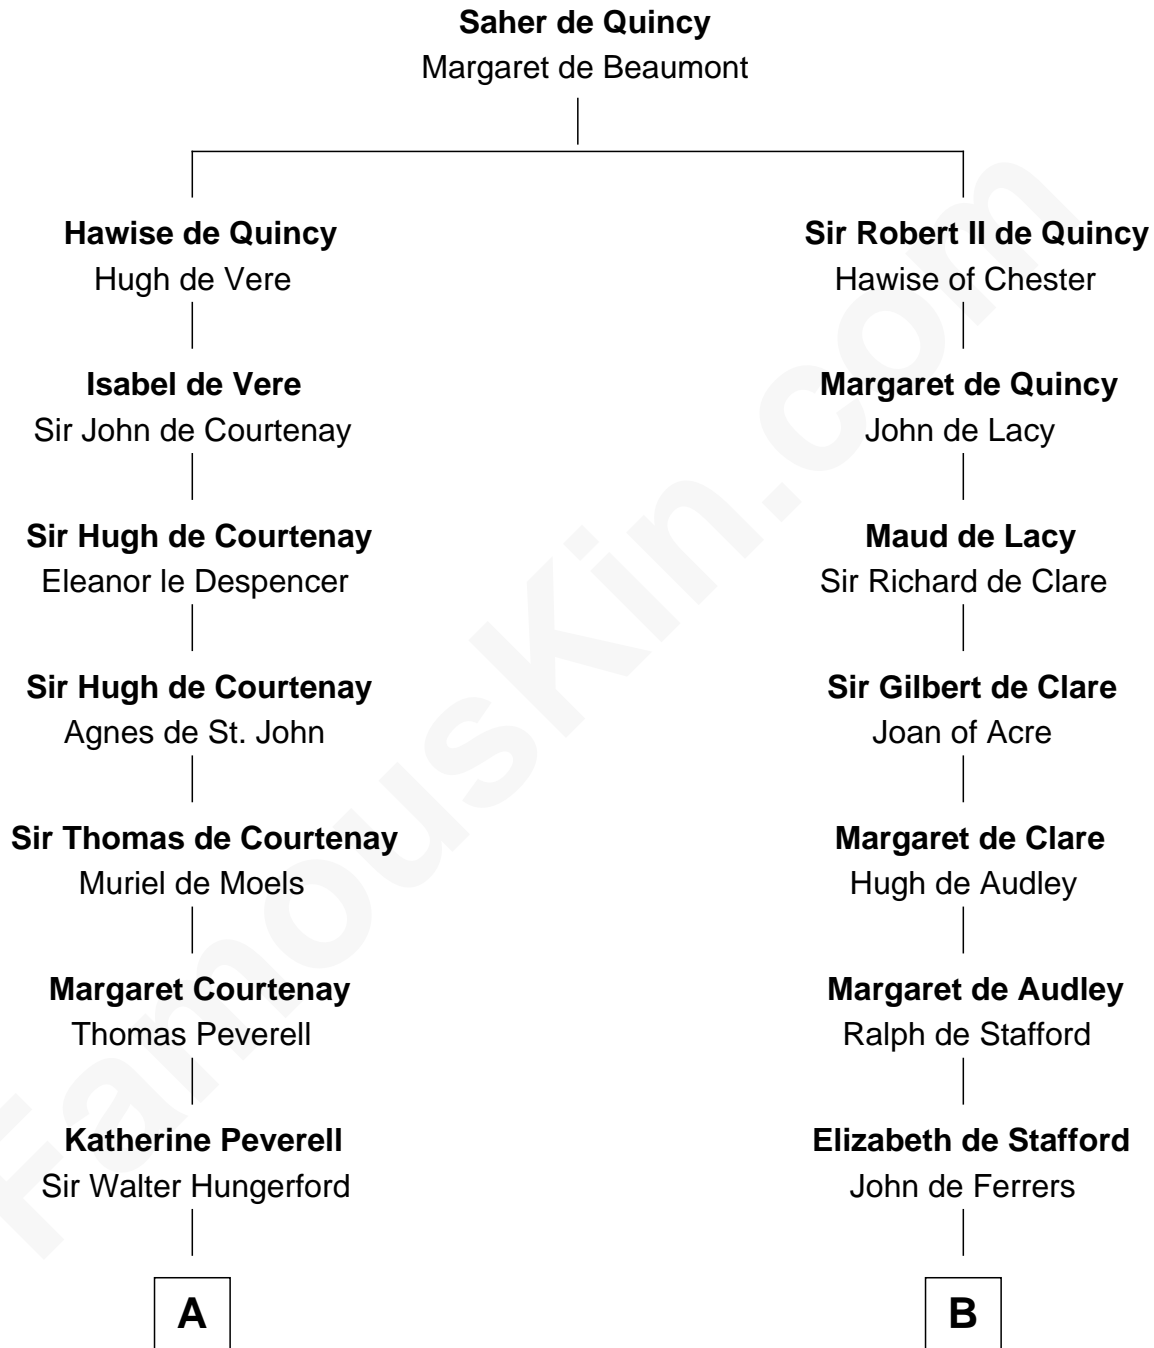

FamousKin.com
Relationship Chart of
Guillermo Billinghurst
31st President of Peru

17th cousin 4 times removed of

Jonathan Swift
Author of Gulliver's Travels

C

Lettice Woodroffe

William Billinghurst

Rev. William Billinghurst

Catharine Bellas

Robert Billinghurst

Maria Francisca Agrelo

Guillermo Eugenio Billinghurst

Belisaria Angulo

Guillermo Billinghurst

31st President of Peru

FamousKin.com