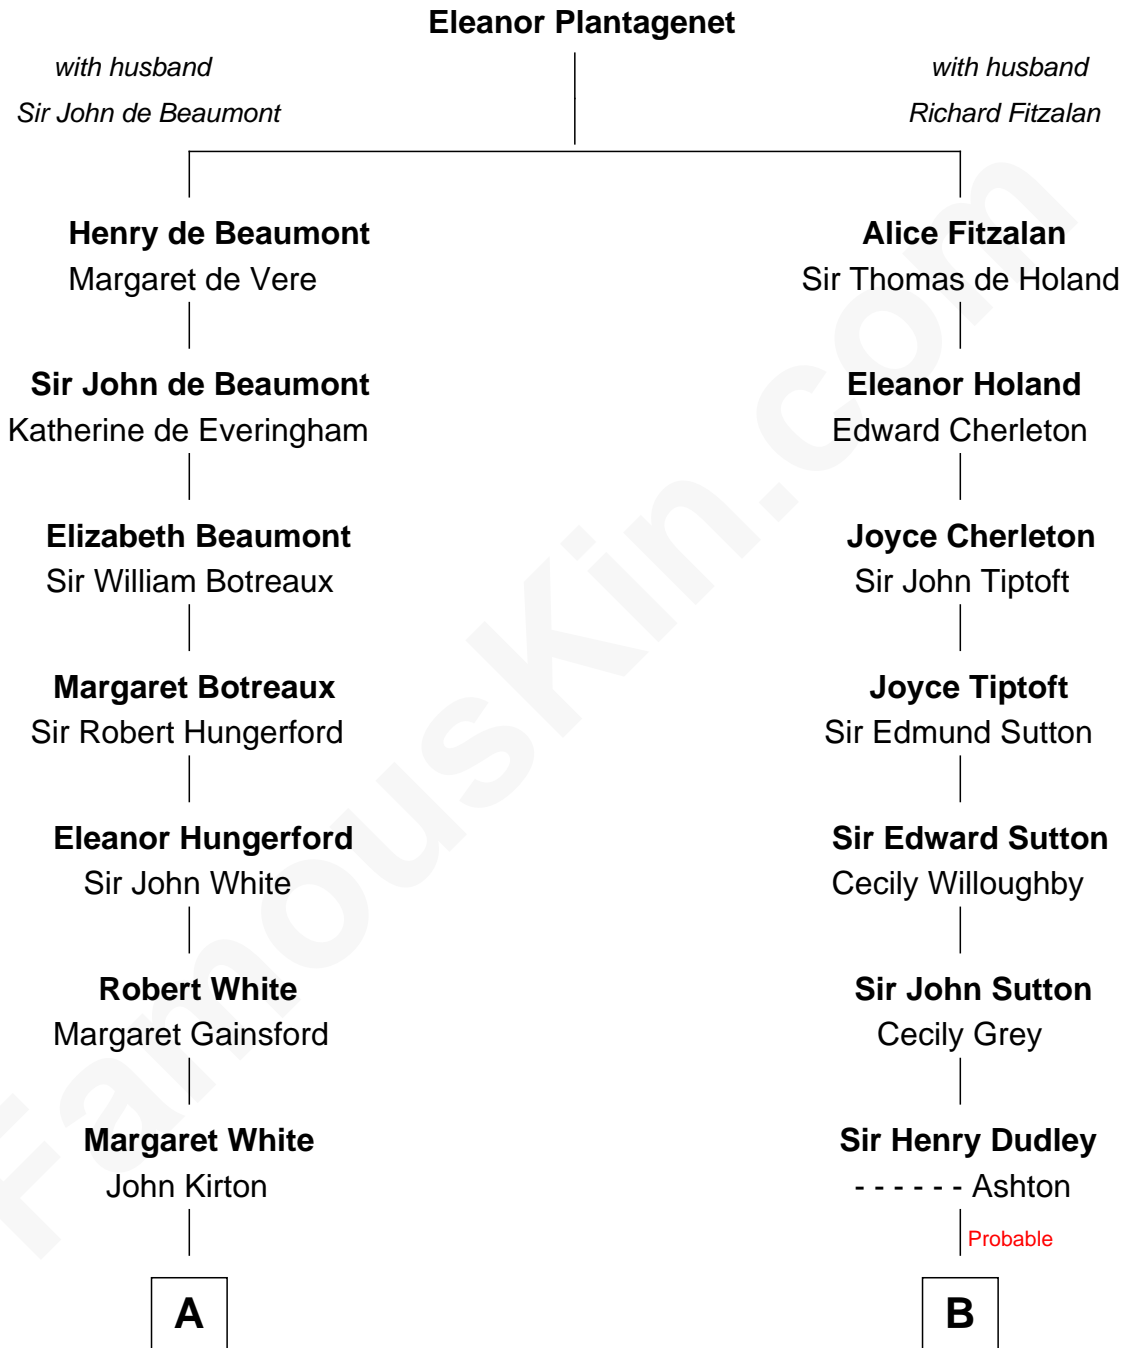

FamousKin.com
Relationship Chart of
Guillermo Billinghurst
31st President of Peru

17th cousin 2 times removed of

Alan Ladd
Movie Actor

C

Oscar F. Ladd

Julia Henrietta Meigs

Alan Harwood Ladd

Selina Raleigh