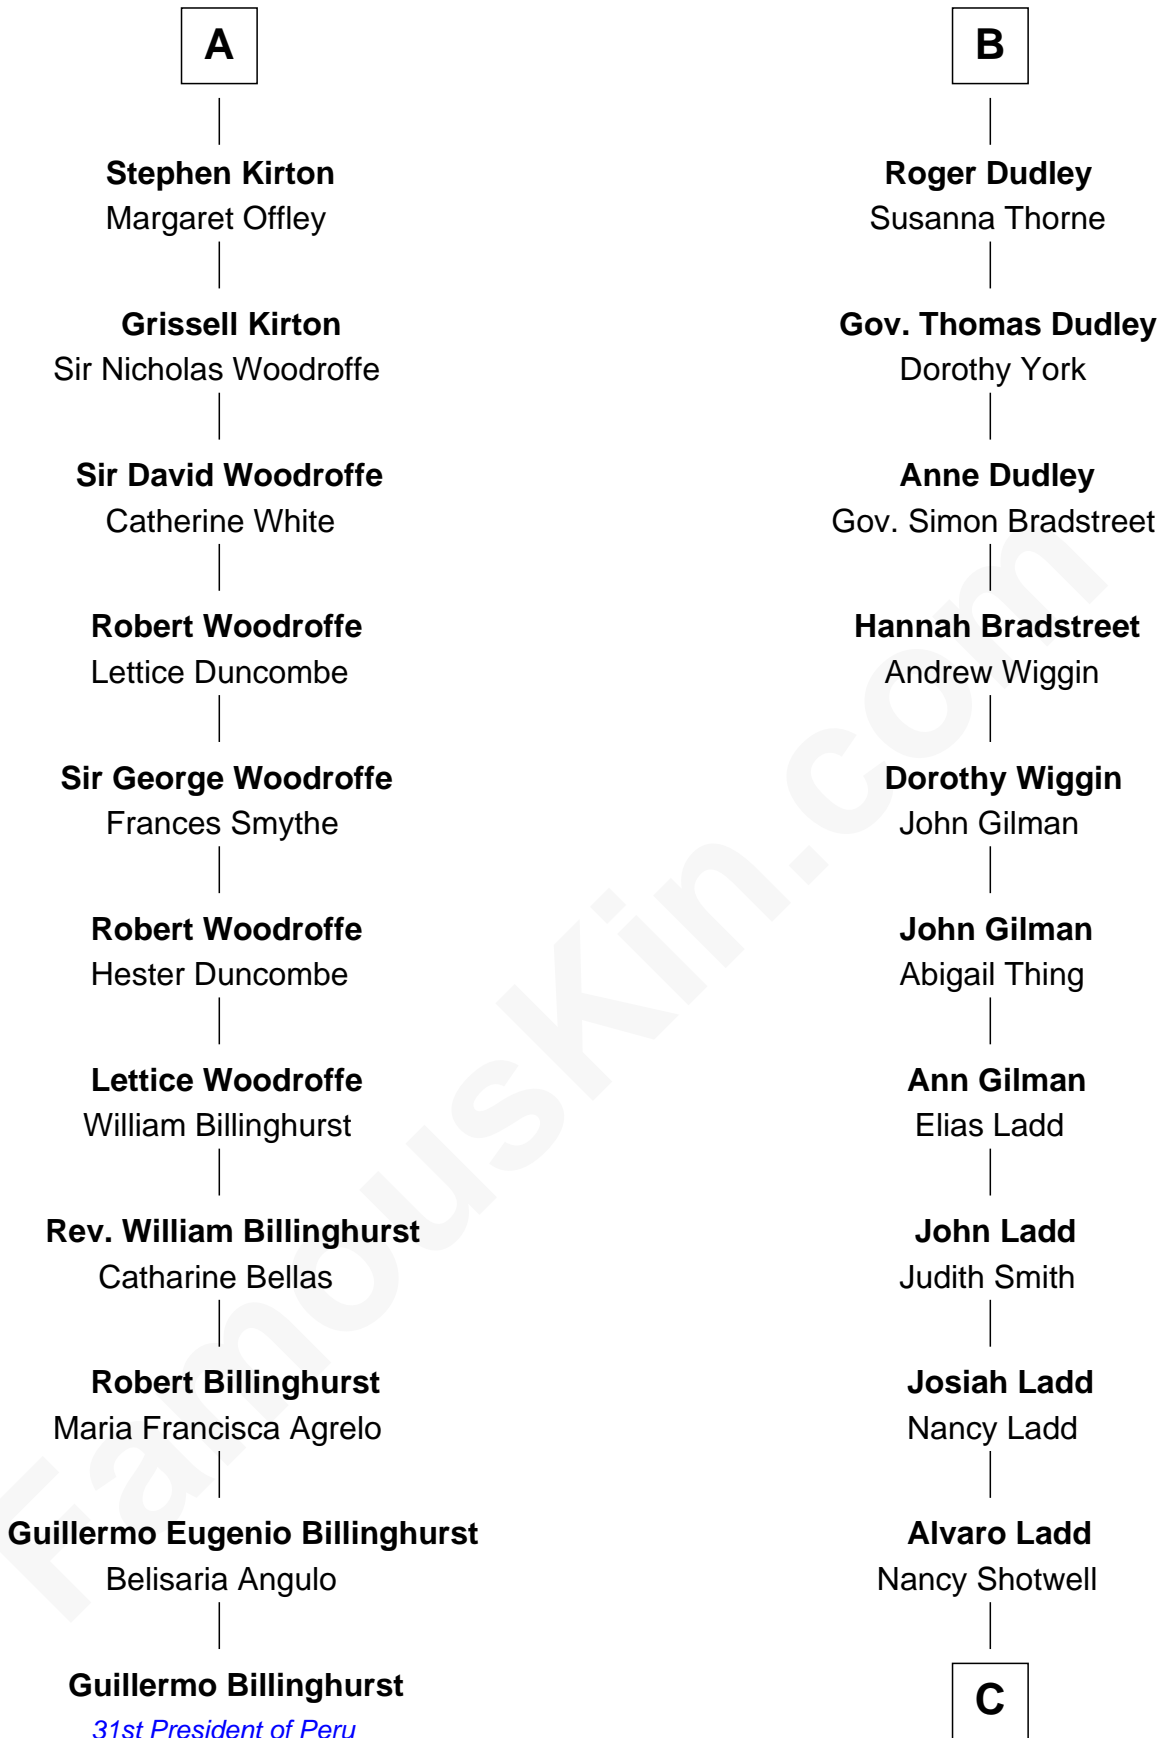

FamousKin.com
Relationship Chart of
Guillermo Billinghurst
31st President of Peru

17th cousin 2 times removed of

Alan Ladd
Movie Actor

C

Oscar F. Ladd

Julia Henrietta Meigs

Alan Harwood Ladd

Selina Raleigh

Alan Ladd

Movie Actor

FamousKin.com