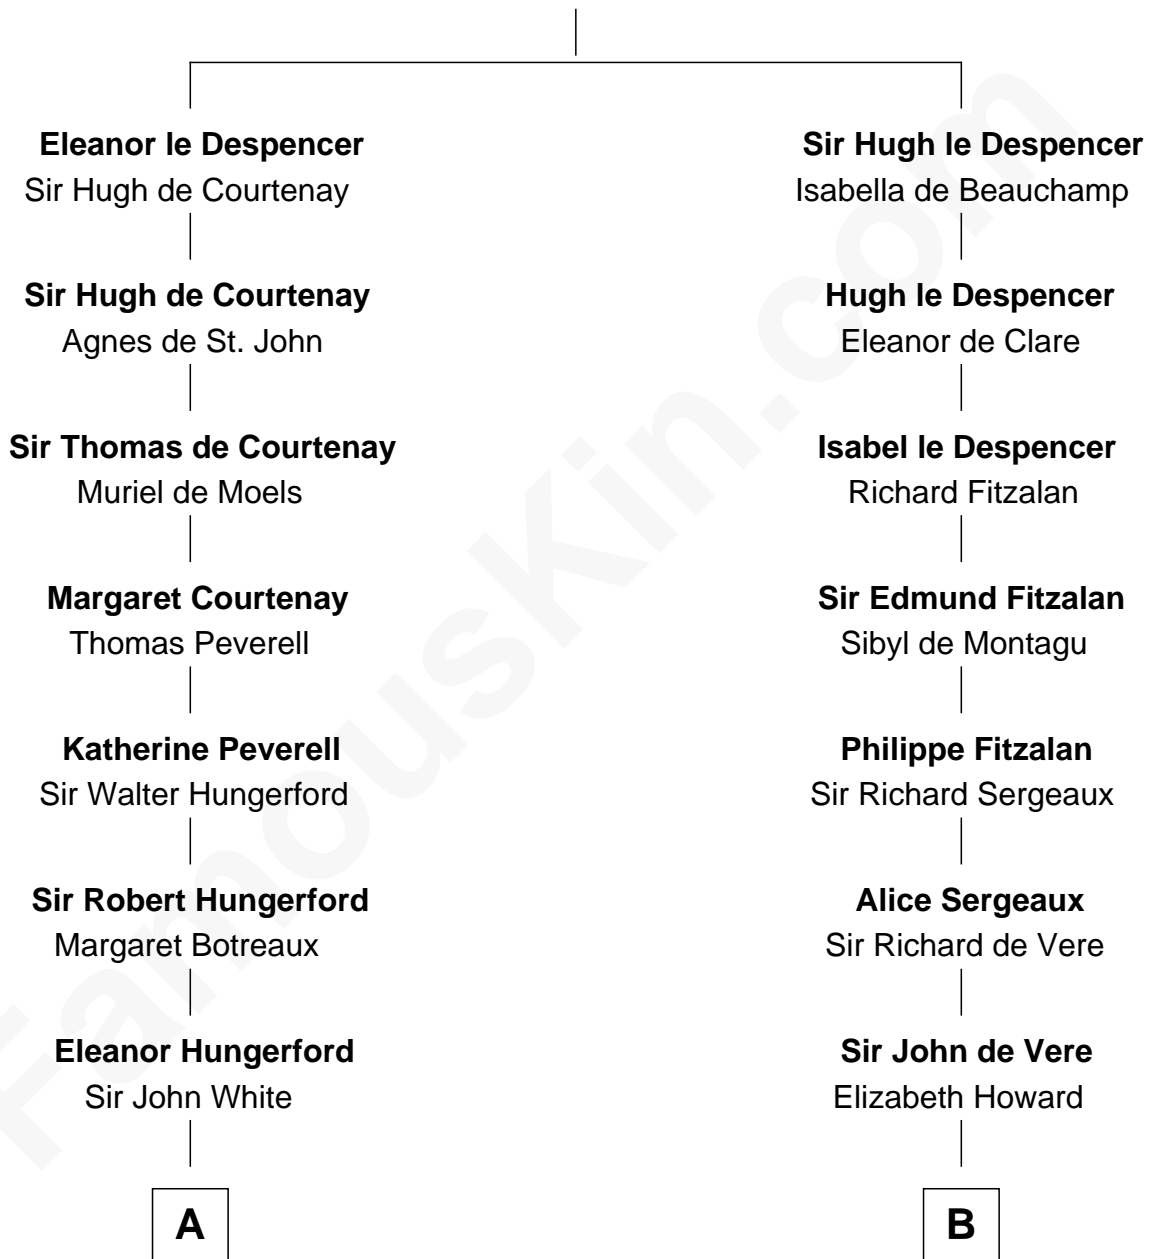

FamousKin.com
Relationship Chart of
Guillermo Billinghurst
31st President of Peru

19th cousin 2 times removed of

Alan Ladd
Movie Actor

Sir Hugh le Despencer
 Aveline Basset

C

Robert Billinghurst
Maria Francisca Agrelo

Guillermo Eugenio Billinghurst
Belisaria Angulo

Guillermo Billinghurst
31st President of Peru

D

Sylvia Americana Sumner
Abram Shotwell

Nancy Shotwell
Alvaro Ladd

Oscar F. Ladd
Julia Henrietta Meigs

Alan Harwood Ladd
Selina Raleigh