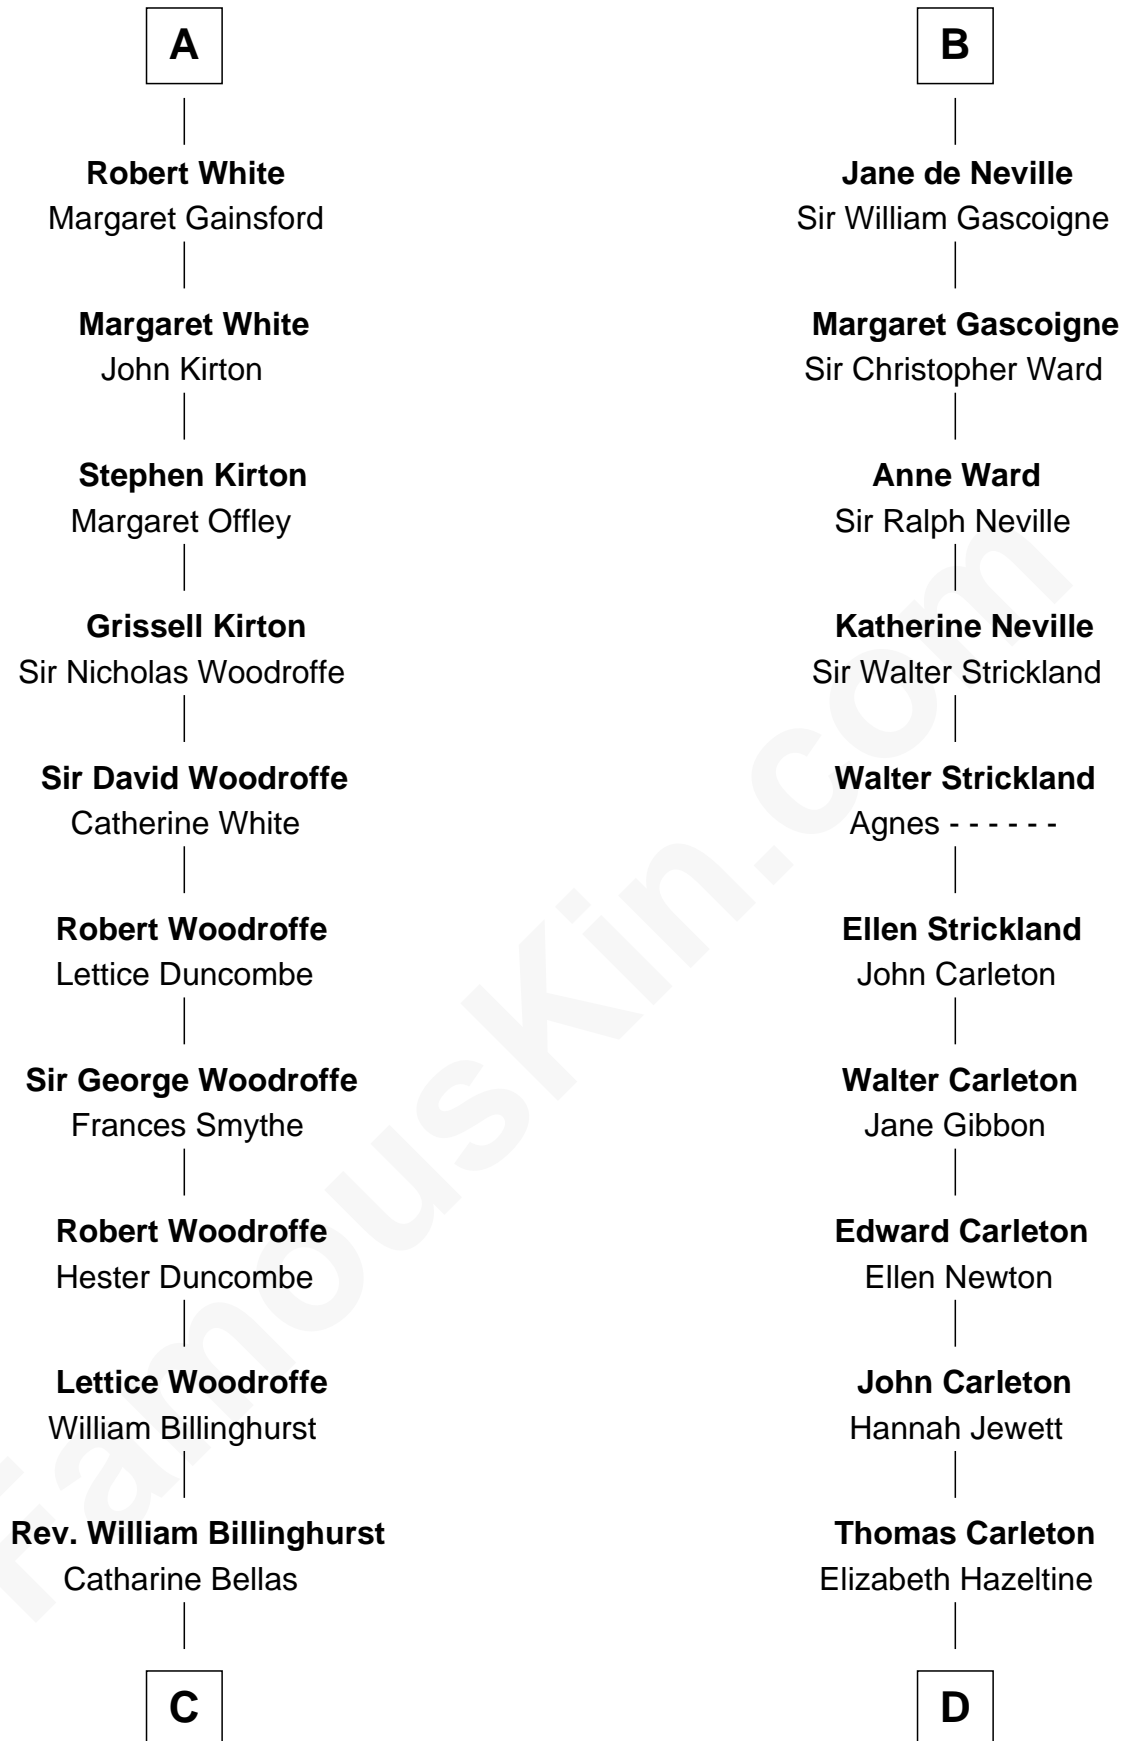

**FamousKin.com**  
**Relationship Chart of**  
**Guillermo Billinghurst**  
*31st President of Peru*

**19th cousin 2 times removed of**  
**Charles A. Pillsbury**  
*Co-Founder of C.A. Pillsbury Co.*

**C**

**Robert Billinghurst**  
Maria Francisca Agrelo

**Guillermo Eugenio Billinghurst**  
Belisaria Angulo

**Guillermo Billinghurst**  
*31st President of Peru*

**D**

**John Carleton**  
Hannah Platts

**Moses Carleton**  
Margaret Sprake