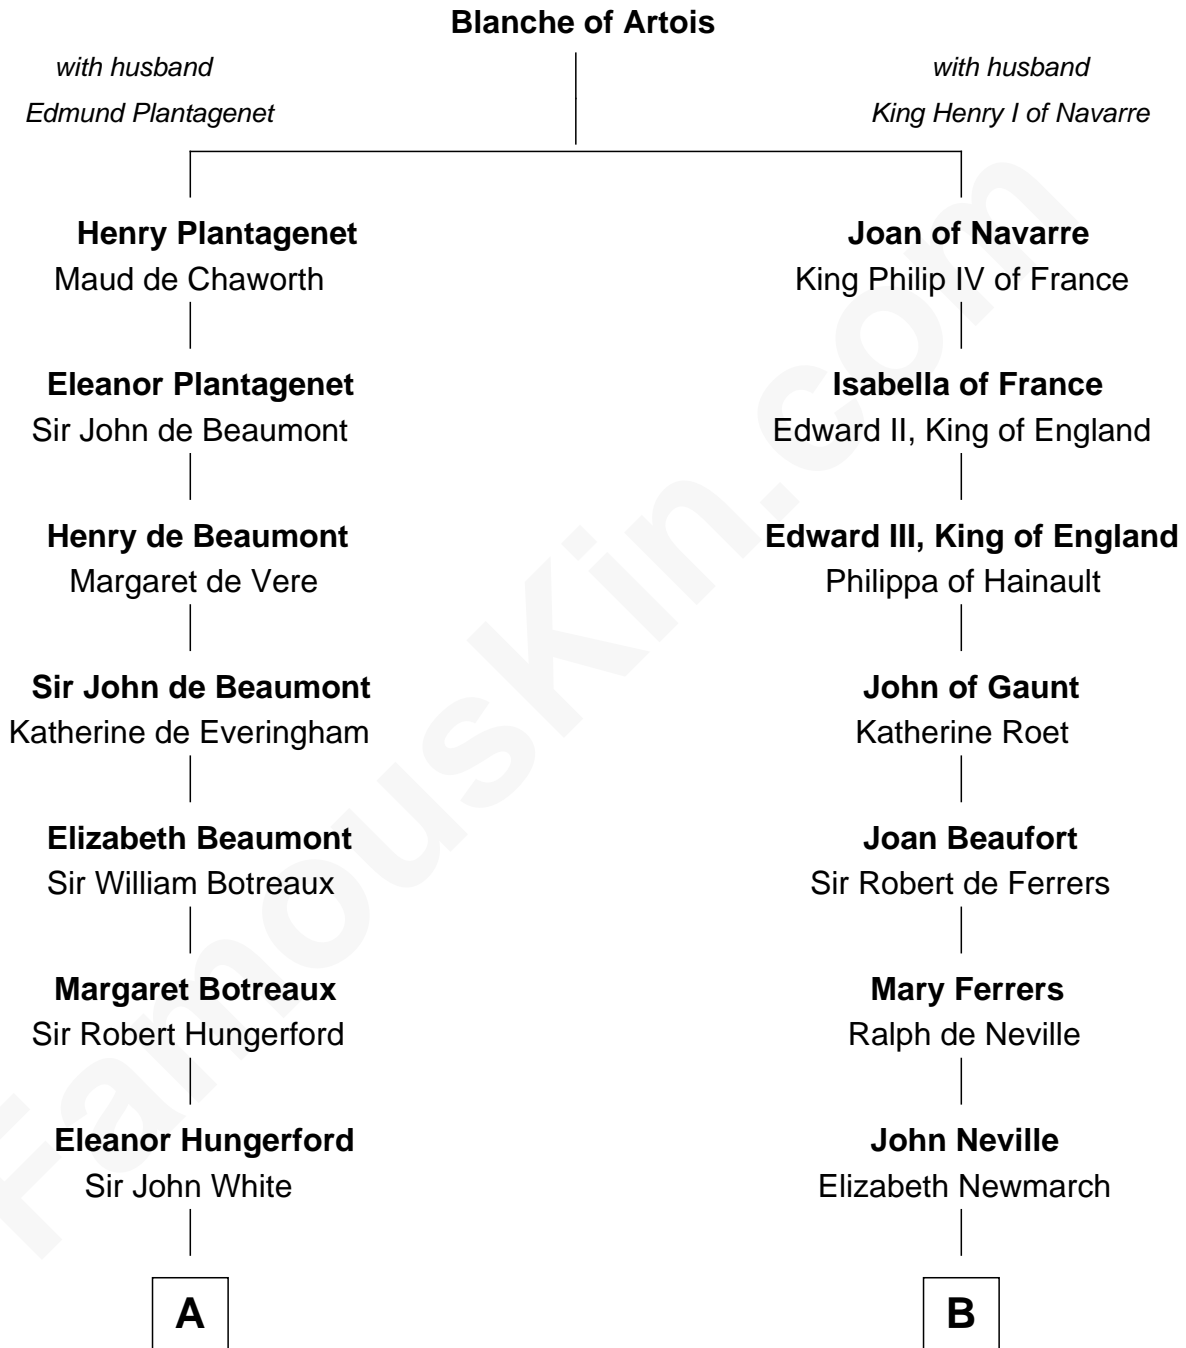

**FamousKin.com**  
**Relationship Chart of**  
**Guillermo Billinghurst**  
*31st President of Peru*

**19th cousin 2 times removed of**  
**Charles A. Pillsbury**  
*Co-Founder of C.A. Pillsbury Co.*

**C**

**Robert Billinghurst**  
Maria Francisca Agrelo

**Guillermo Eugenio Billinghurst**  
Belisaria Angulo

**Guillermo Billinghurst**  
*31st President of Peru*

**D**

**John Carleton**  
Hannah Platts

**Moses Carleton**  
Margaret Sprake