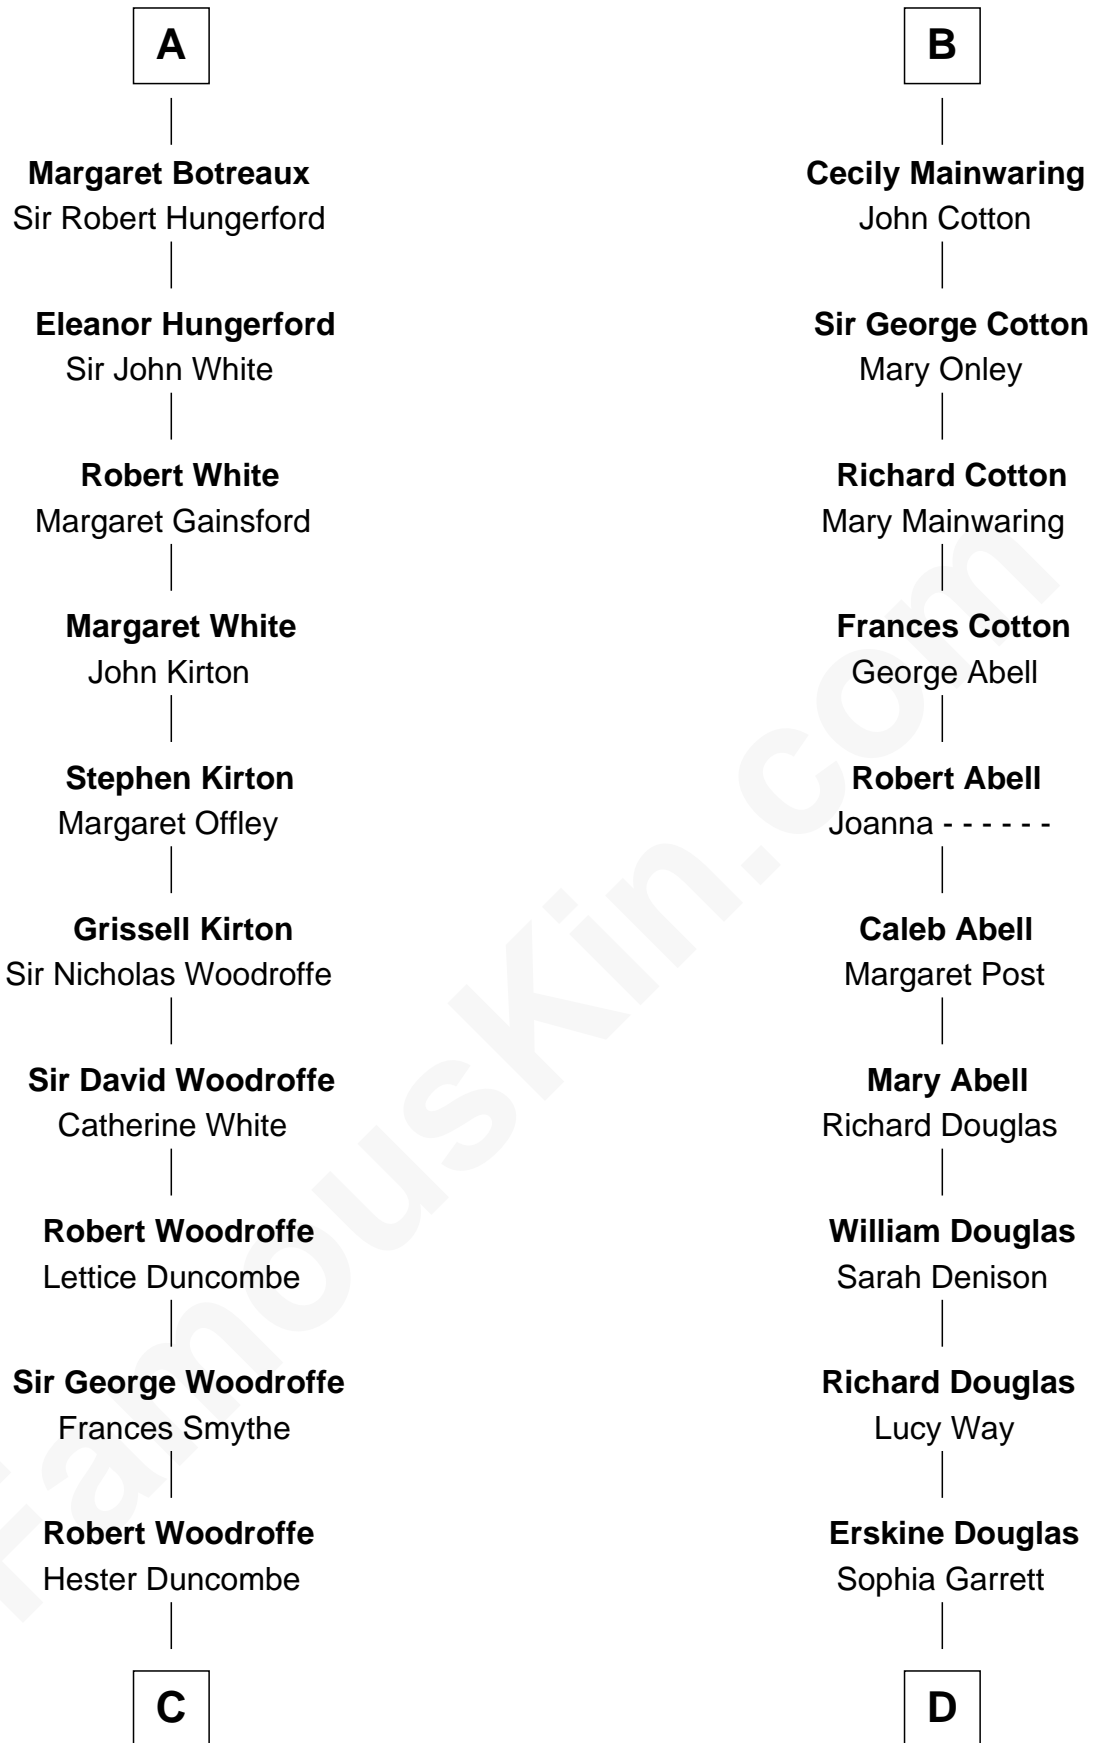

## Relationship Chart of

### Guillermo Billinghurst

31st President of Peru

21st cousin of

### Illeana Douglas

TV and Movie Actress

**Sir Roger de Quincy**  
Helen of Galloway

**C**

**Lettice Woodroffe**

William Billinghurst

**Rev. William Billinghurst**

Catharine Bellas

**Robert Billinghurst**

Maria Francisca Agrelo

**Guillermo Eugenio Billinghurst**

Belisaria Angulo

**Guillermo Billinghurst**

*31st President of Peru*

**D**

**Emma Jane Douglas**