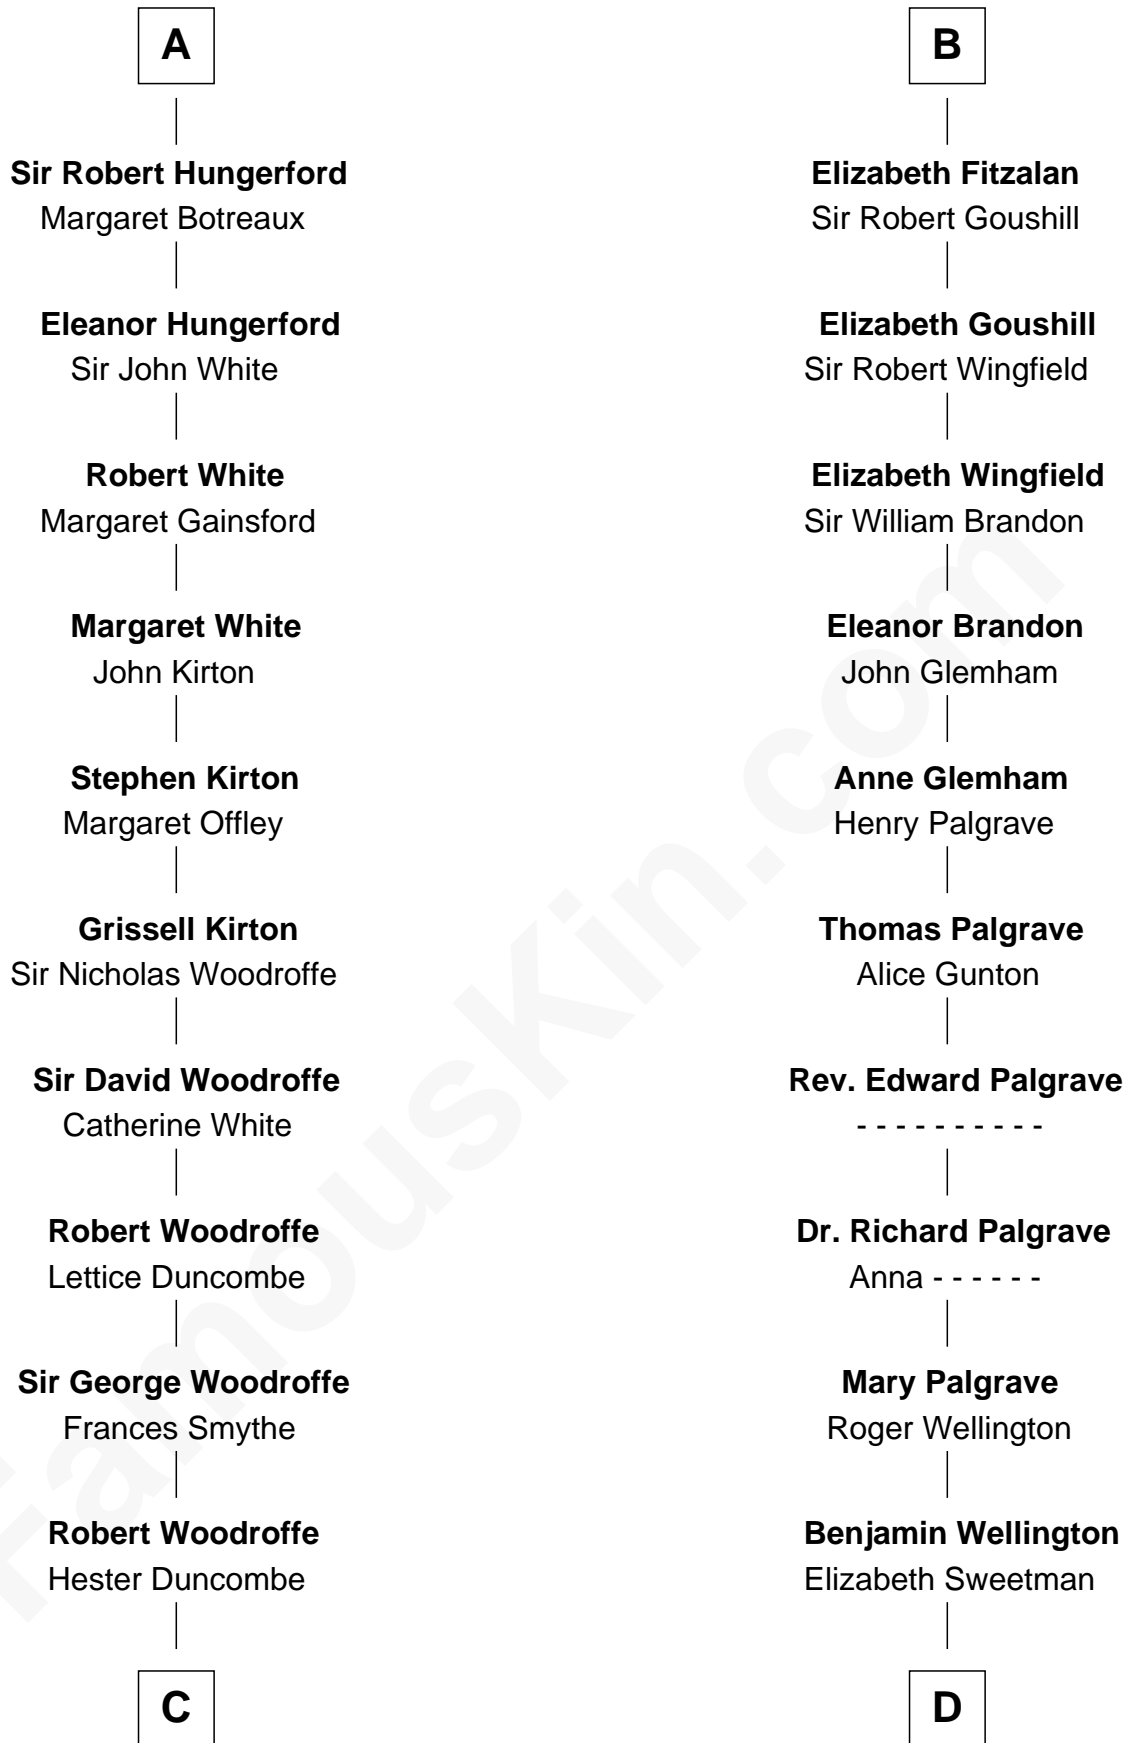

FamousKin.com Relationship Chart of

Guillermo Billinghurst

31st President of Peru

21st cousin of

Shubael D. Childs

Founder of S.D. Childs & Company

C

Lettice Woodroffe

William Billinghurst

Rev. William Billinghurst

Catharine Bellas

Robert Billinghurst

Maria Francisca Agrelo

Guillermo Eugenio Billinghurst

Belisaria Angulo

Guillermo Billinghurst

31st President of Peru

D

Elizabeth Wellington

John Fay

Benjamin Fay

Martha Miles

Benjamin Fay

Beulah Stow