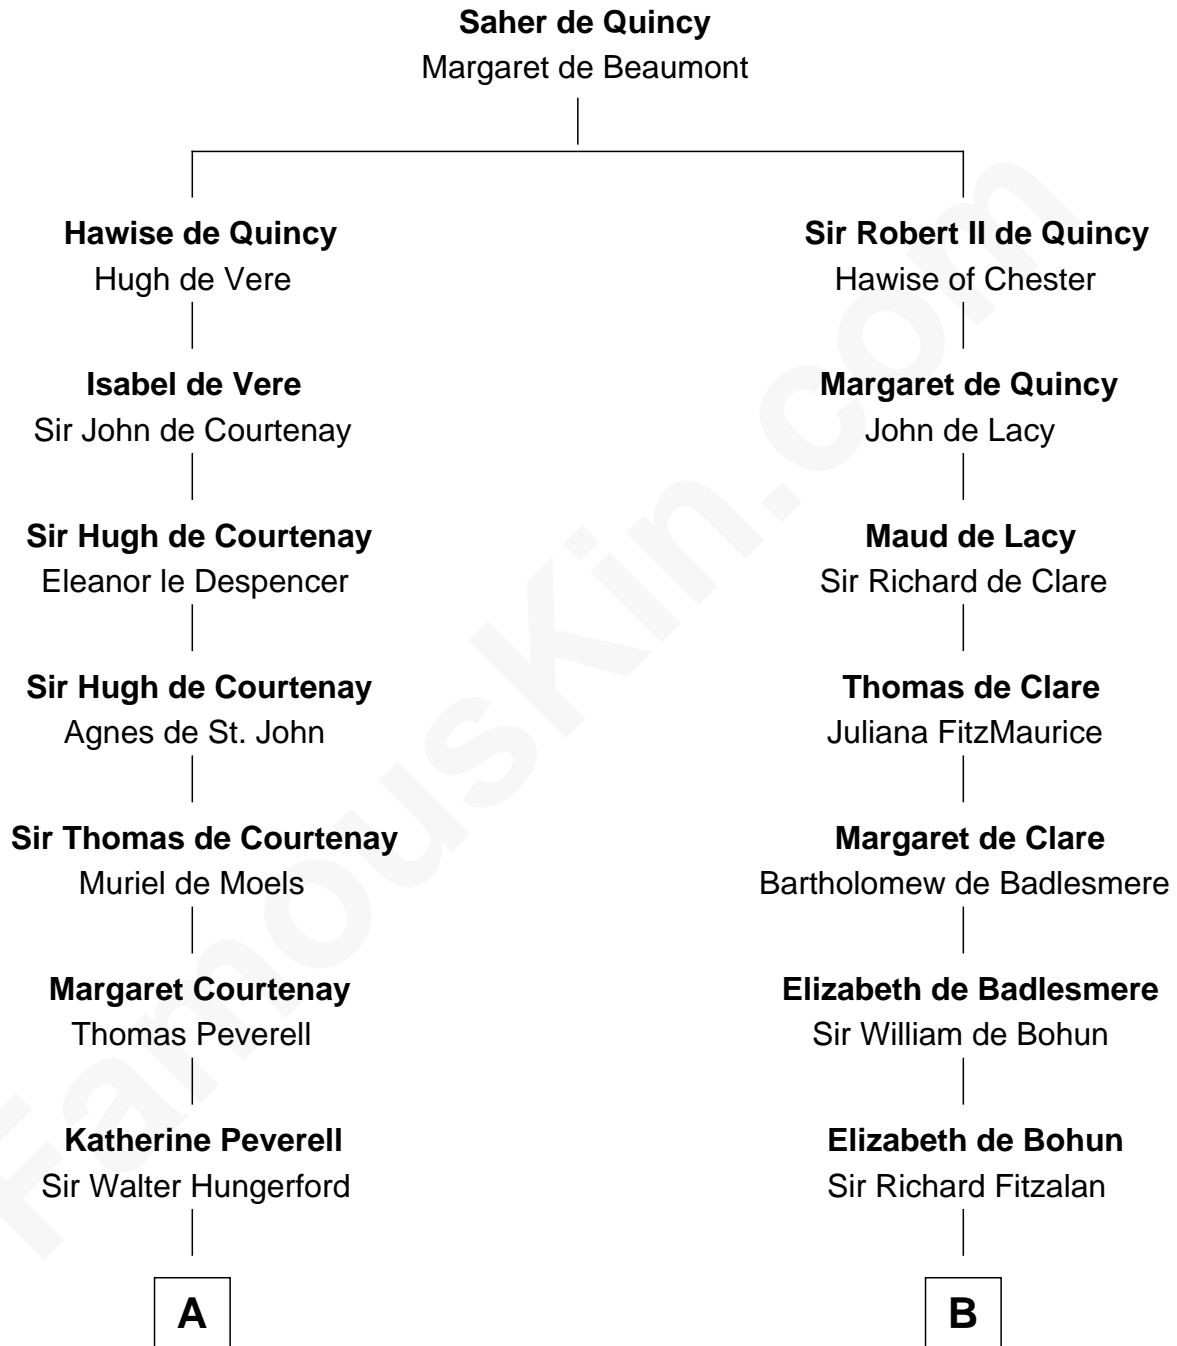

FamousKin.com Relationship Chart of

Guillermo Billinghurst

31st President of Peru

21st cousin of

Shubael D. Childs

Founder of S.D. Childs & Company

C

Lettice Woodroffe

William Billinghurst

Rev. William Billinghurst

Catharine Bellas

Robert Billinghurst

Maria Francisca Agrelo

Guillermo Eugenio Billinghurst

Belisaria Angulo

Guillermo Billinghurst