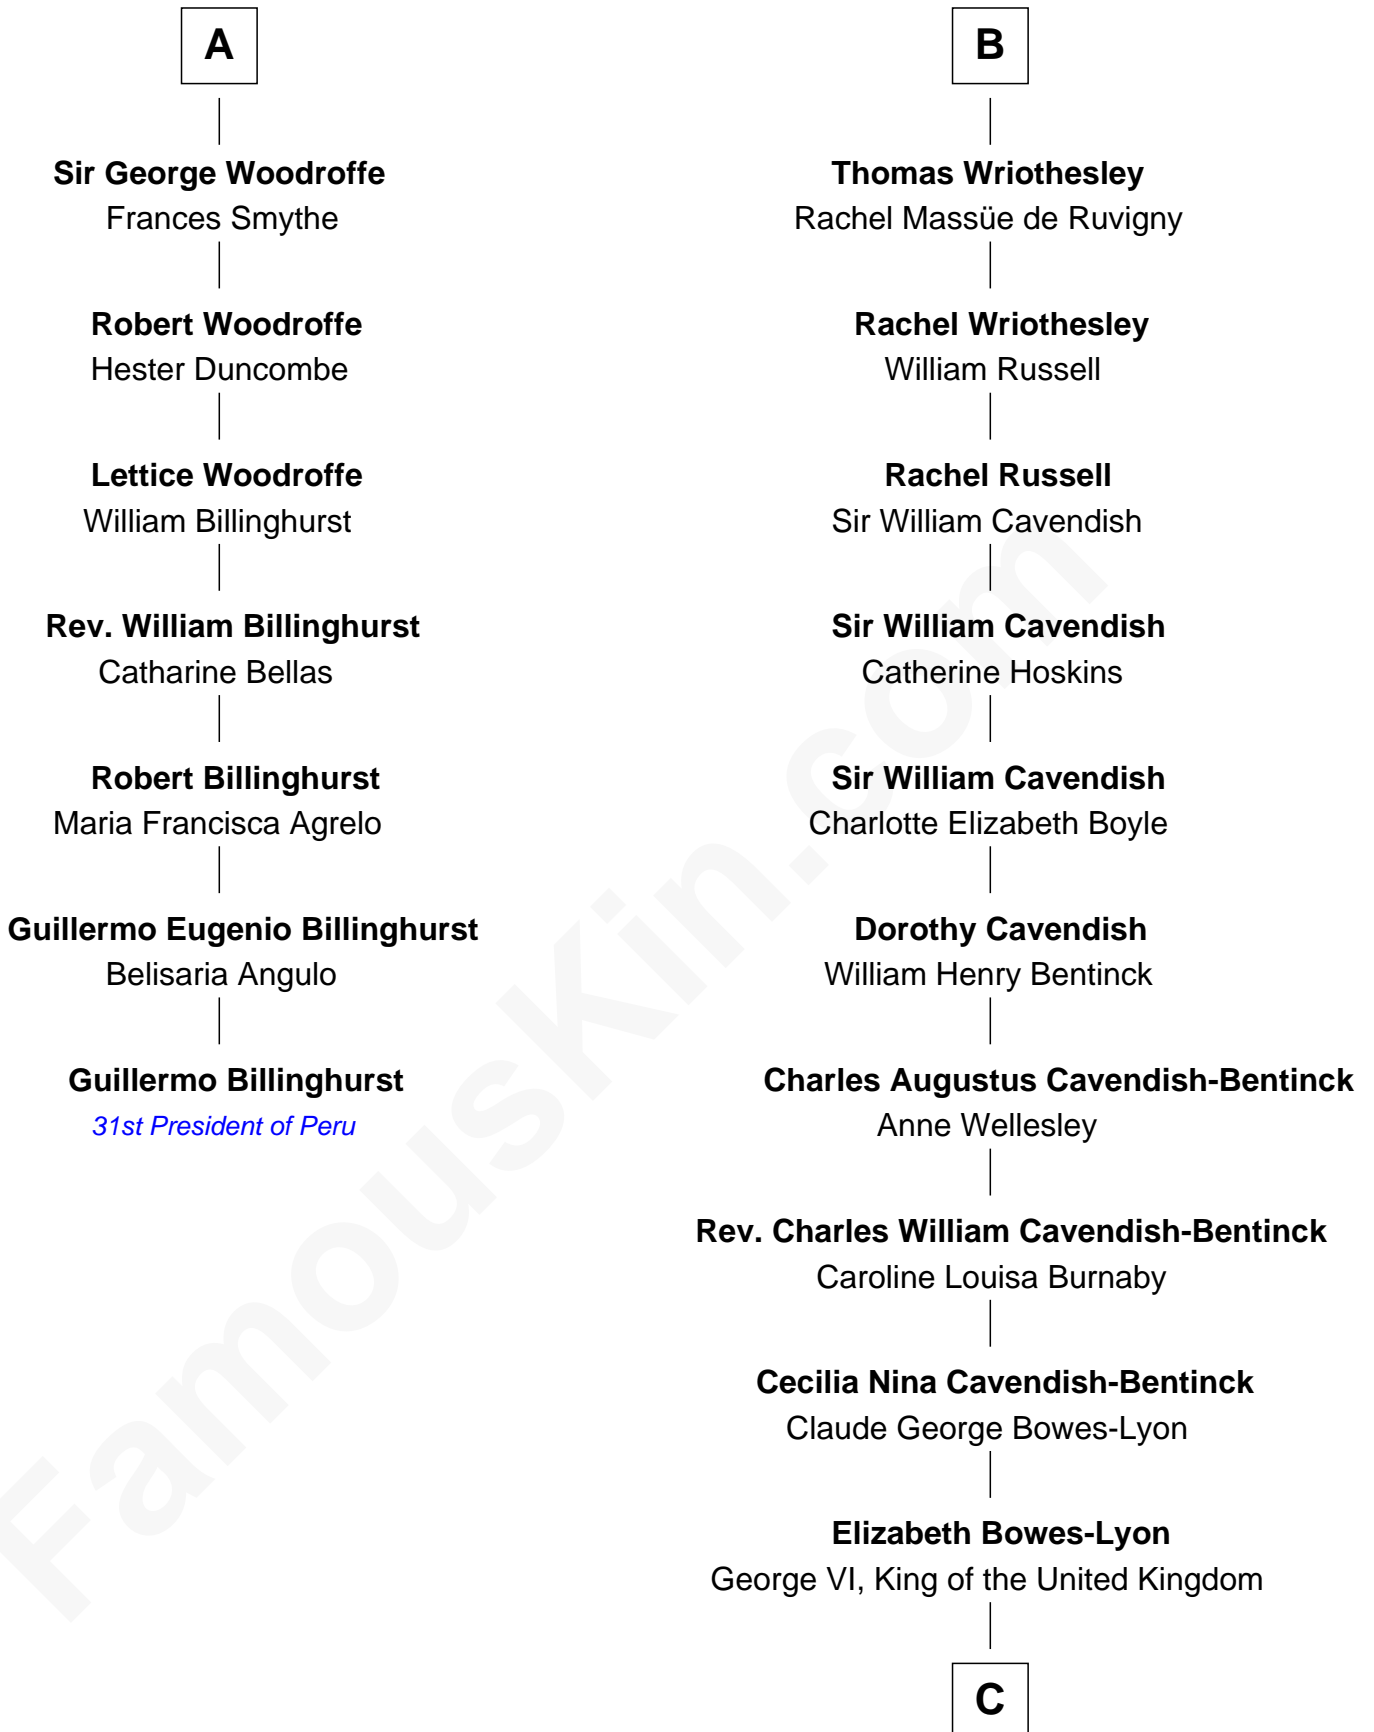

**FamousKin.com**  
**Relationship Chart of**  
**Guillermo Billinghurst**  
*31st President of Peru*

**13th cousin 5 times removed of**  
**King Charles III**  
*King of the United Kingdom*

**Sir Robert Hungerford**  
 Margaret Botreaux

**C**

**Elizabeth II, Queen of the United Kingdom**

Prince Philip of Edinburgh

**King Charles III**

*King of the United Kingdom*

FamousKin.com