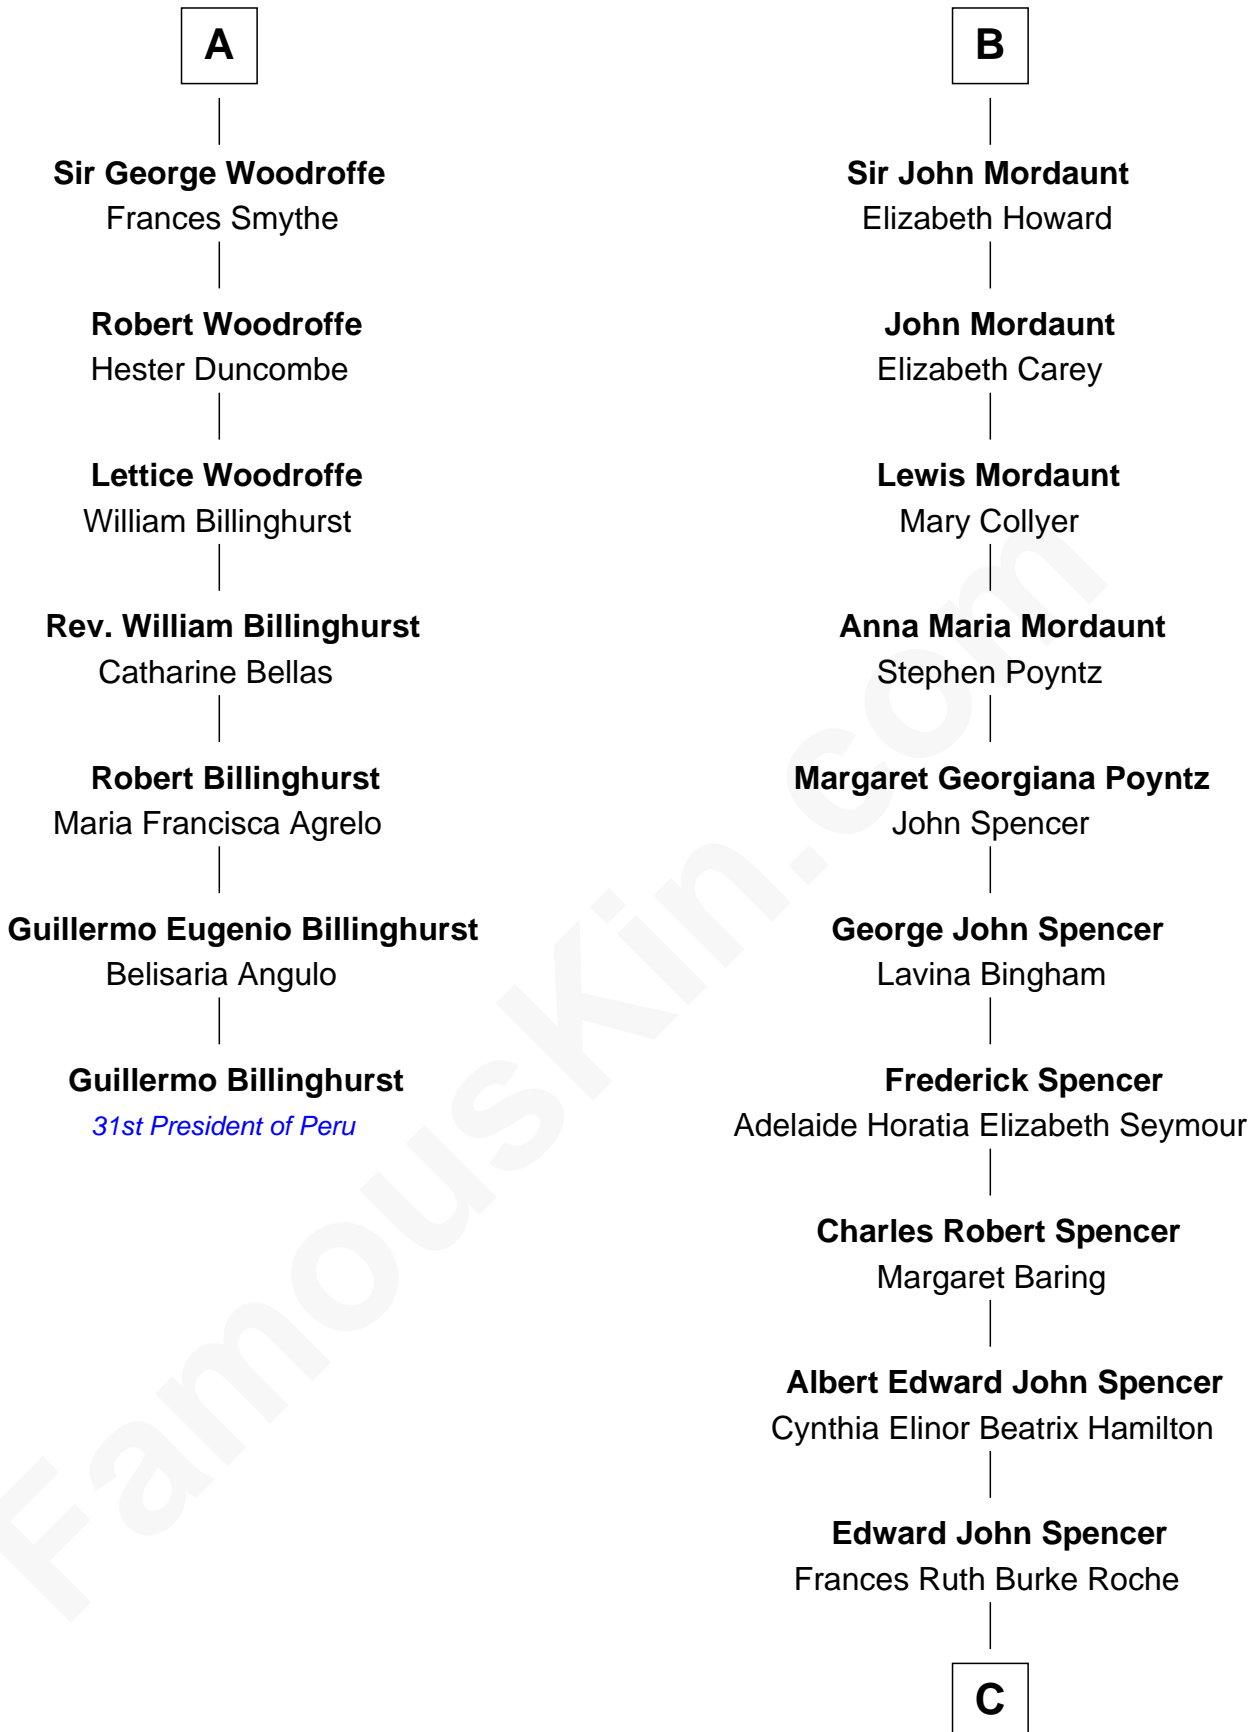

FamousKin.com
Relationship Chart of
Guillermo Billinghurst
31st President of Peru

13th cousin 5 times removed of
Prince William
Prince of Wales

Sir Robert Hungerford
 Margaret Botreaux

C

Princess Diana Frances Spencer
Charles III, King of the United Kingdom