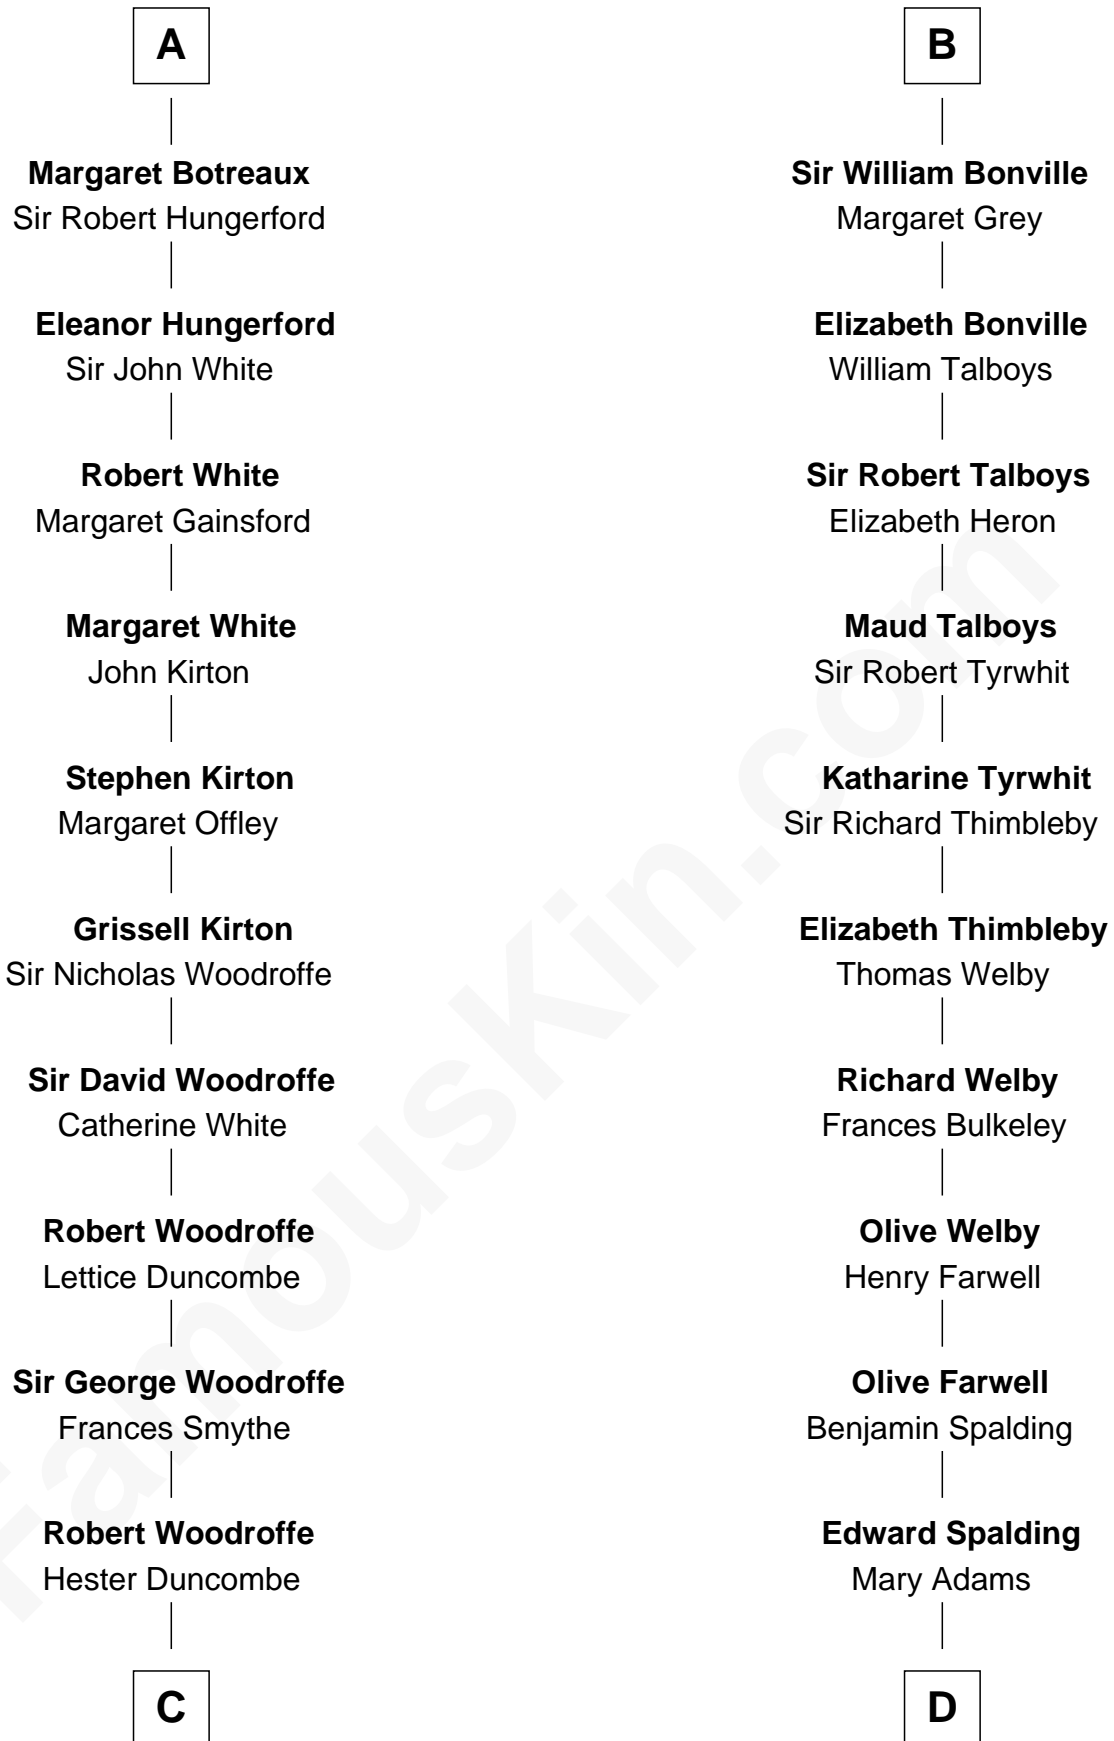

# FamousKin.com Relationship Chart of

**Guillermo Billinghurst**

*31st President of Peru*

21st cousin of

**William Rufus Day**

*36th U.S. Secretary of State*

**C**

**Lettice Woodroffe**

William Billinghurst

**Rev. William Billinghurst**

Catharine Bellas

**Robert Billinghurst**

Maria Francisca Agrelo

**Guillermo Eugenio Billinghurst**

Belisaria Angulo

**Guillermo Billinghurst**

*31st President of Peru*

**D**

**Ebenezer Spalding**

Mary Fassett

**Dr. Rufus Spalding**

Lydia Paine

**Rufus Paine Spalding**

Lucretia A. Swift